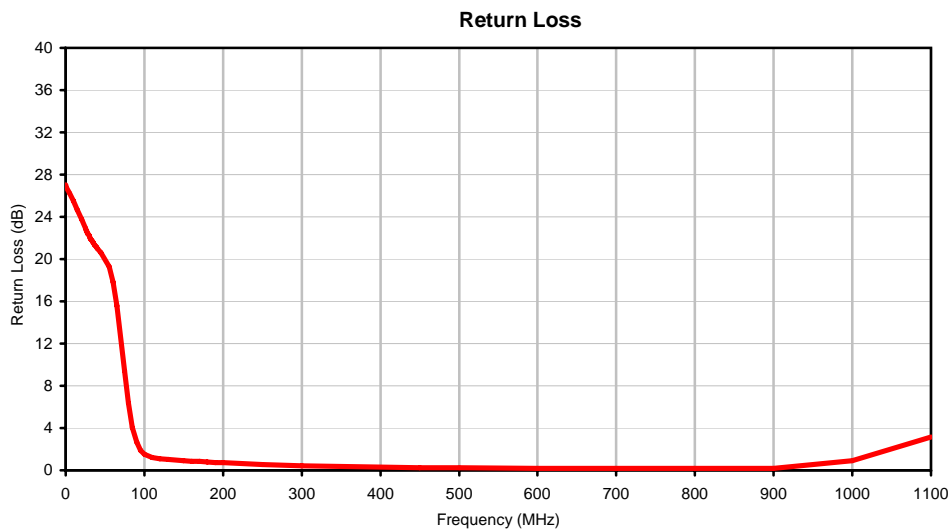

Coaxial Low Pass Filter

Typical Performance Curves

VLF-45+

P.O. Box 350166, Brooklyn, New York 11235-0003 (718) 934-4500 • Fax (718) 332-4661 For detailed performance specs & shopping online see Mini-Circuits web site
The Design Engineers Search Engine Provides ACTUAL Data Instantly From MINI-CIRCUITS At: www.minicircuits.com