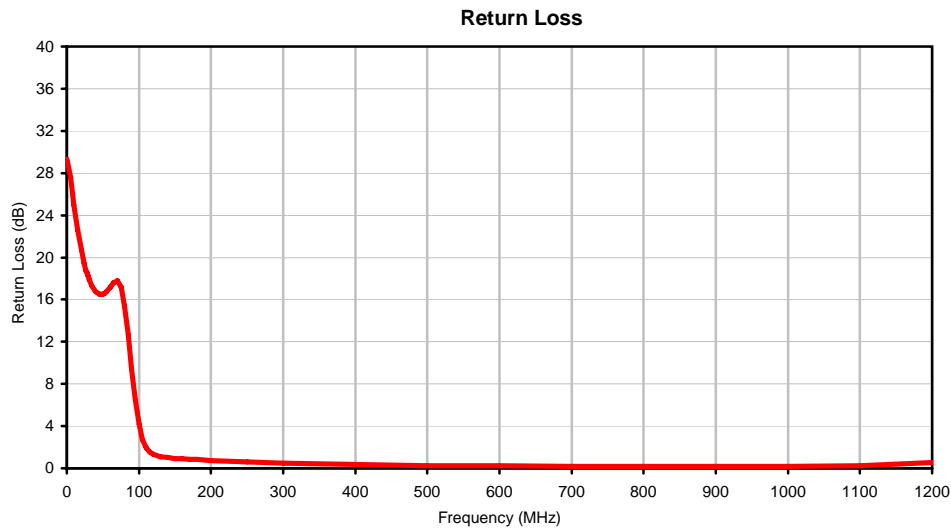

Coaxial Low Pass Filter

VLF-52+

Typical Performance Curves

P.O. Box 350166, Brooklyn, New York 11235-0003 (718) 934-4500 • Fax (718) 332-4661 For detailed performance specs & shopping online see Mini-Circuits web site www.minicircuits.com