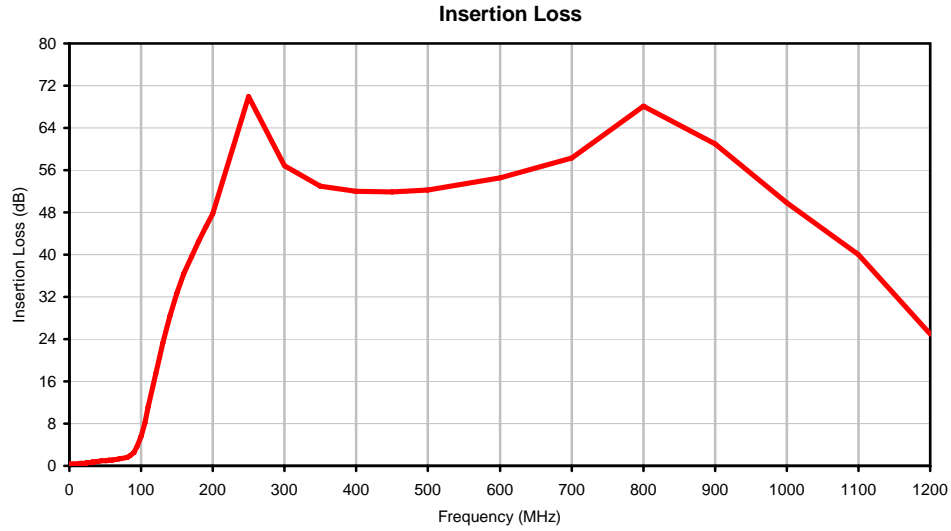

Coaxial Low Pass Filter

VLF-52+

Typical Performance Curves

P.O. Box 350166, Brooklyn, New York 11235-0003 (718) 934-4500 • Fax (718) 332-4661 For detailed performance specs & shopping online see Mini-Circuits web site www.minicircuits.com