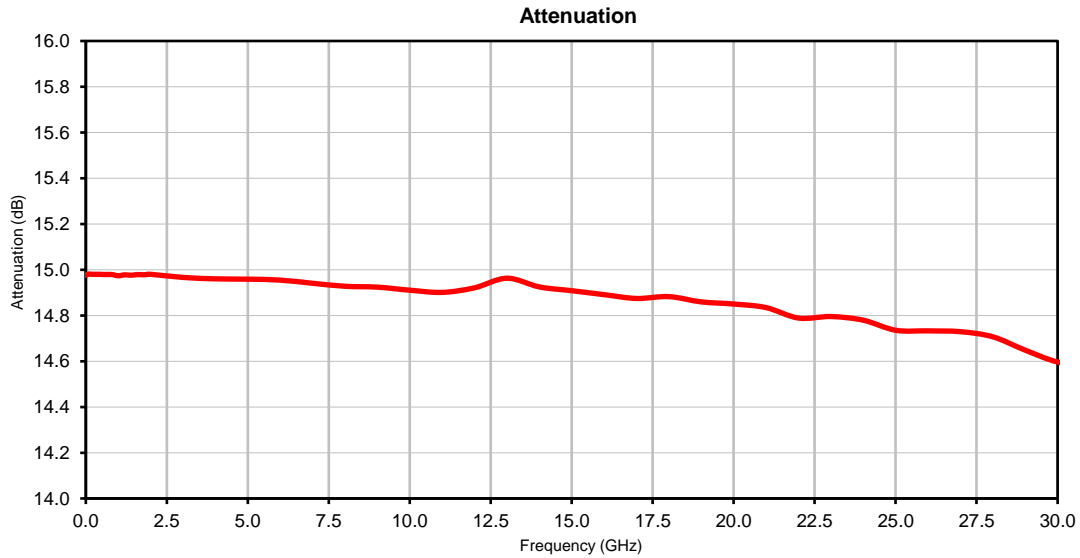

# Fixed Attenuator Die

## Typical Performance Curves

YAT-15A-D+

P.O. Box 350166, Brooklyn, New York 11235-0003 (718) 934-4500 • Fax (718) 332-4661 For detailed performance specs & shopping online see Mini-Circuits web site  
The Design Engineers Search Engine Provides ACTUAL Data Instantly From MINI-CIRCUITS At: [www.minicircuits.com](http://www.minicircuits.com)