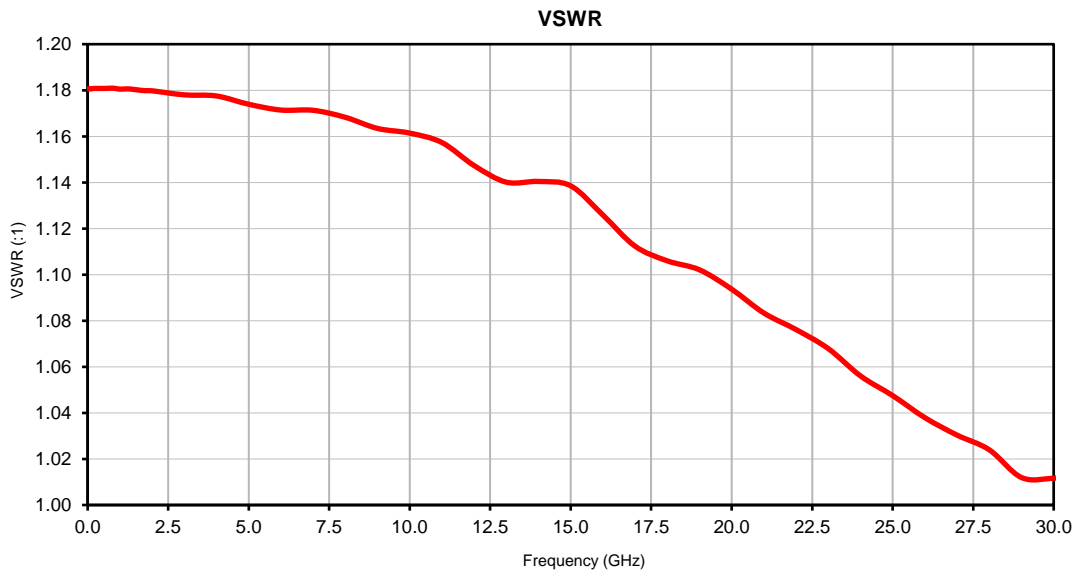

Fixed Attenuator Die

Typical Performance Curves

YAT-15A-D+

P.O. Box 350166, Brooklyn, New York 11235-0003 (718) 934-4500 • Fax (718) 332-4661 For detailed performance specs & shopping online see Mini-Circuits web site
The Design Engineers Search Engine Provides ACTUAL Data Instantly From MINI-CIRCUITS At: www.minicircuits.com

IF/RF MICROWAVE COMPONENTS

REV. OR
YAT-15A-D+
12/9/2020
Page 1 of 1