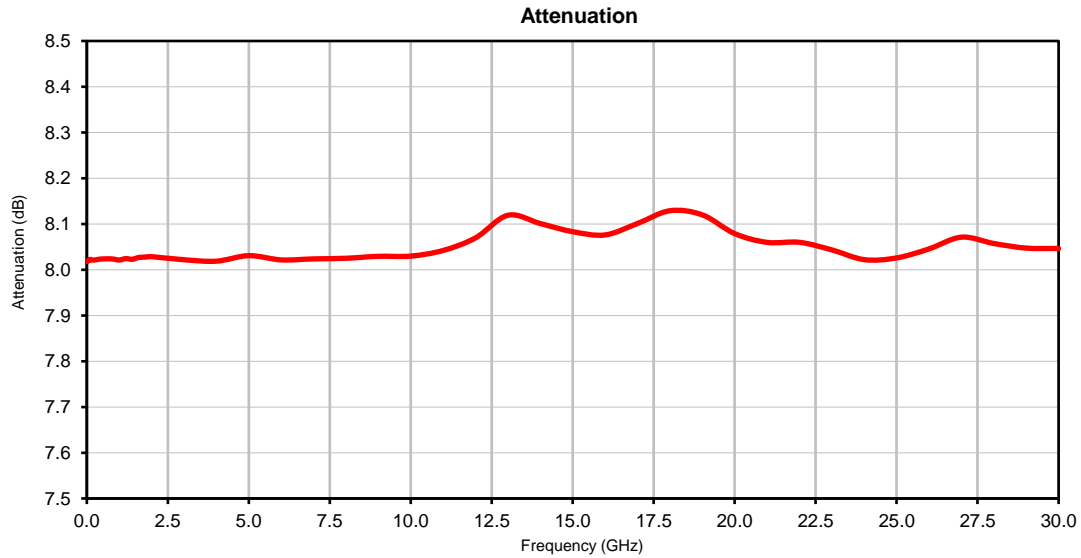

Fixed Attenuator Die

Typical Performance Curves

YAT-8A-D+

P.O. Box 350166, Brooklyn, New York 11235-0003 (718) 934-4500 • Fax (718) 332-4661 For detailed performance specs & shopping online see Mini-Circuits web site www.minicircuits.com

The Design Engineers Search Engine Provides ACTUAL Data Instantly From MINI-CIRCUITS At: www.minicircuits.com

IF/RF MICROWAVE COMPONENTS

REV. OR
YAT-8A-D+
12/14/2020
Page 1 of 1