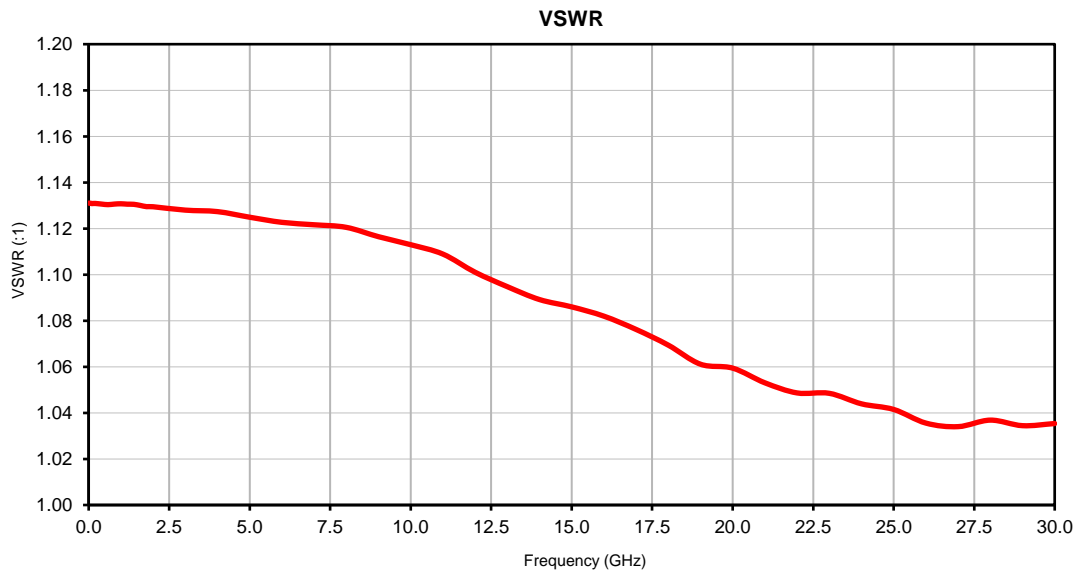

Fixed Attenuator Die

Typical Performance Curves

YAT-8A-D+

P.O. Box 350166, Brooklyn, New York 11235-0003 (718) 934-4500 • Fax (718) 332-4661 For detailed performance specs & shopping online see Mini-Circuits web site www.minicircuits.com

The Design Engineers Search Engine Provides ACTUAL Data Instantly From MINI-CIRCUITS At: www.minicircuits.com

IF/RF MICROWAVE COMPONENTS

REV. OR
YAT-8A-D+
12/14/2020
Page 1 of 1