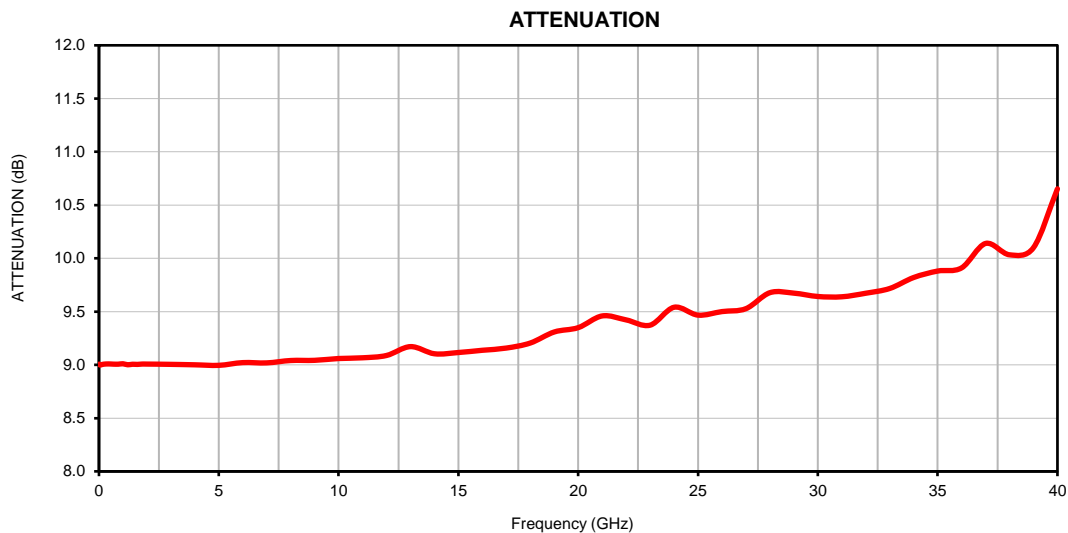

Fixed Attenuator Die

Typical Performance Curves

YAT-9-D+

P.O. Box 350166, Brooklyn, New York 11235-0003 (718) 934-4500 • Fax (718) 332-4661 For detailed performance specs & shopping online see Mini-Circuits web site
The Design Engineers Search Engine Provides ACTUAL Data Instantly From MINI-CIRCUITS At: www.minicircuits.com

IF/RF MICROWAVE COMPONENTS

REV. OR
YAT-9-D+
6/29/2016
Page 1 of 1