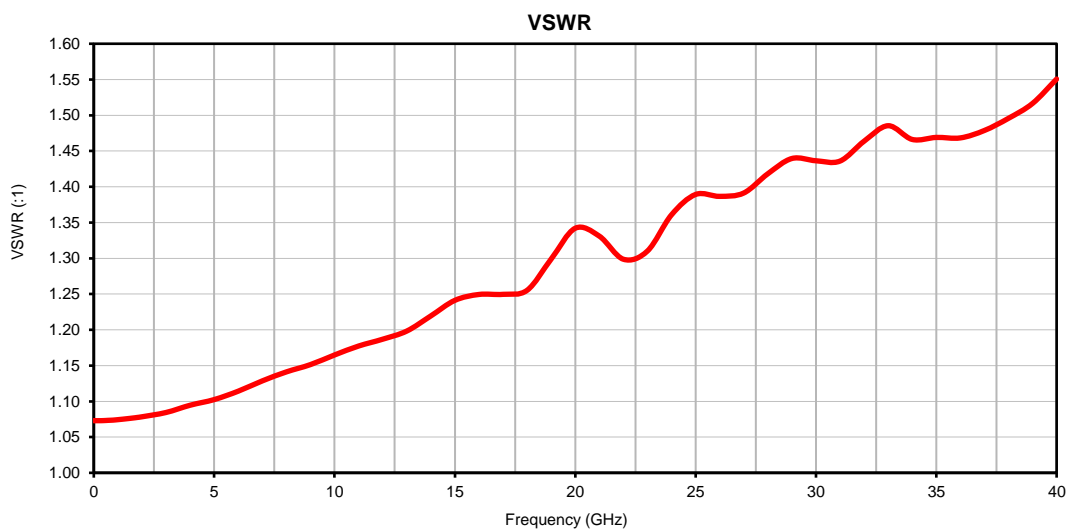

Fixed Attenuator Die

Typical Performance Curves

YAT-9-D+

P.O. Box 350166, Brooklyn, New York 11235-0003 (718) 934-4500 • Fax (718) 332-4661 For detailed performance specs & shopping online see Mini-Circuits web site
The Design Engineers Search Engine Provides ACTUAL Data Instantly From MINI-CIRCUITS At: www.minicircuits.com

IF/RF MICROWAVE COMPONENTS

REV. OR
YAT-9-D+
6/29/2016
Page 1 of 1