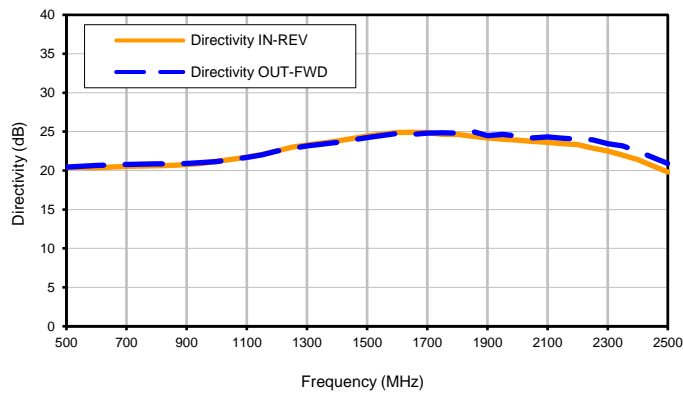

Bi-Directional Coupler

Typical Performance Curves

ZABDC20-232H-S+

Insertion Loss

Coupling

Directivity

Return Loss