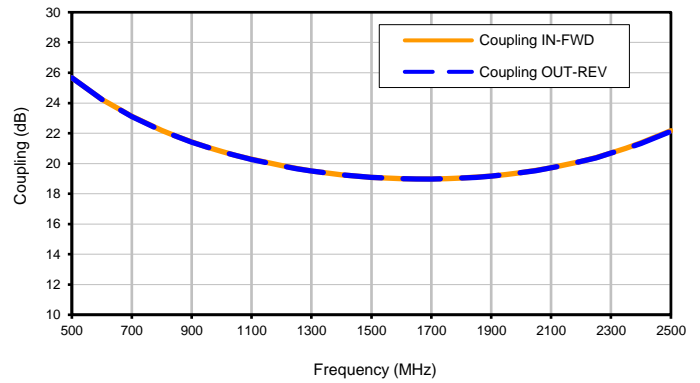

Bi-Directional Coupler

Typical Performance Curves

ZABDC20-232H-S+

Insertion Loss

Coupling

Directivity

Return Loss