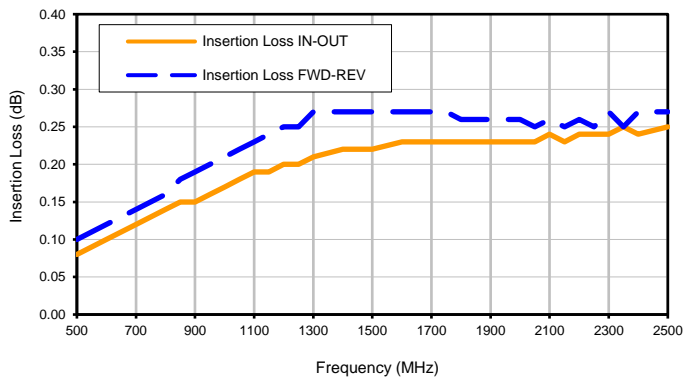

Bi-Directional Coupler

Typical Performance Curves

ZABDC20-232H-S+

Insertion Loss

Coupling

Directivity

Return Loss