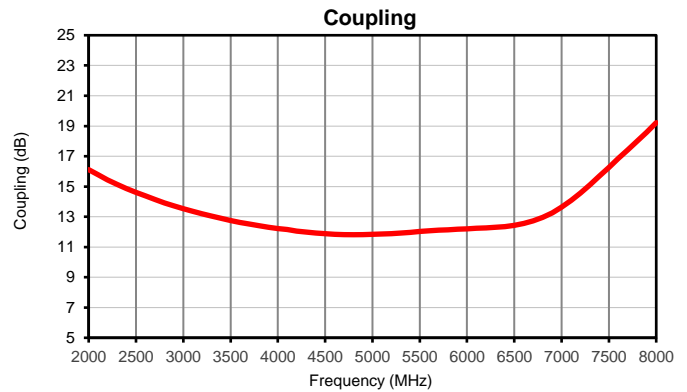

Directional Coupler

Typical Performance Curves

ZADC-13-73-S+

P.O. Box 350166, Brooklyn, New York 11235-0003 (718) 934-4500 • Fax (718) 332-4661 For detailed performance specs & shopping online see Mini-Circuits web site
 The Design Engineers Search Engine Provides ACTUAL Data Instantly From MINI-CIRCUITS At: www.minicircuits.com