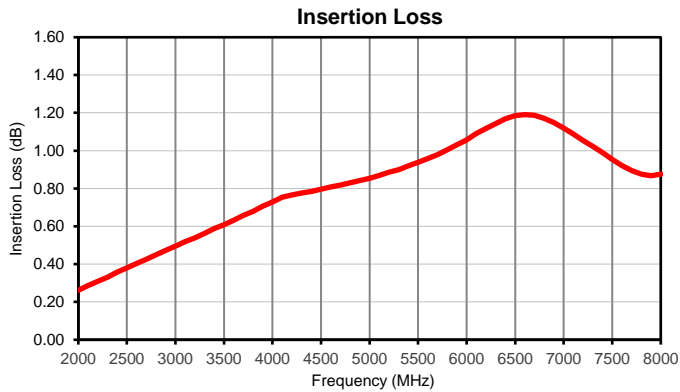

Directional Coupler

Typical Performance Curves

ZADC-13-73-S+

P.O. Box 350166, Brooklyn, New York 11235-0003 (718) 934-4500 • Fax (718) 332-4661 For detailed performance specs & shopping online see Mini-Circuits web site
 The Design Engineers Search Engine Provides ACTUAL Data Instantly From MINI-CIRCUITS At: www.minicircuits.com