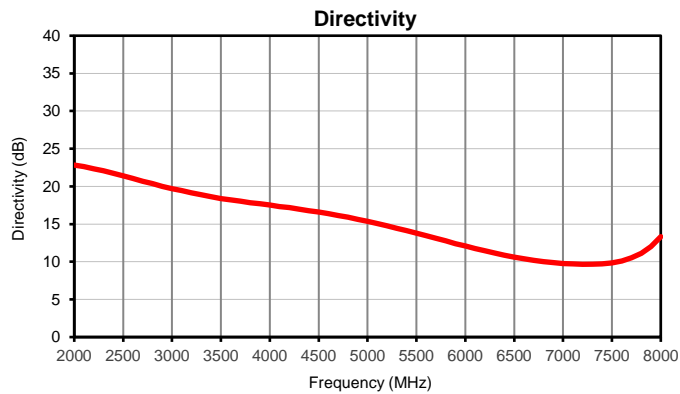

Directional Coupler

Typical Performance Curves

ZADC-13-73-S+

P.O. Box 350166, Brooklyn, New York 11235-0003 (718) 934-4500 • Fax (718) 332-4661 For detailed performance specs & shopping online see Mini-Circuits web site
 The Design Engineers Search Engine Provides ACTUAL Data Instantly From MINI-CIRCUITS At: www.minicircuits.com