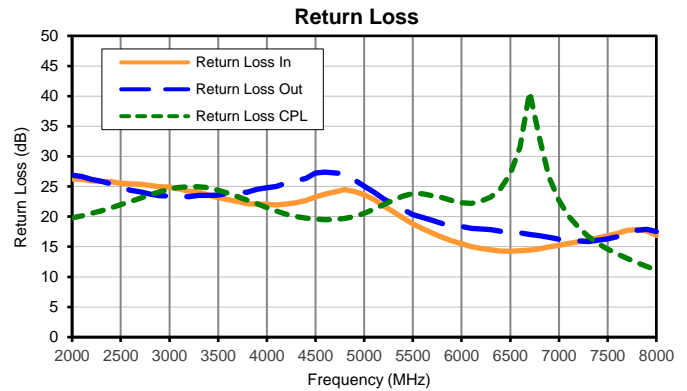

Directional Coupler

Typical Performance Curves

ZADC-13-73-S+

P.O. Box 350166, Brooklyn, New York 11235-0003 (718) 934-4500 • Fax (718) 332-4661 For detailed performance specs & shopping online see Mini-Circuits web site
 The Design Engineers Search Engine Provides ACTUAL Data Instantly From MINI-CIRCUITS At: www.minicircuits.com