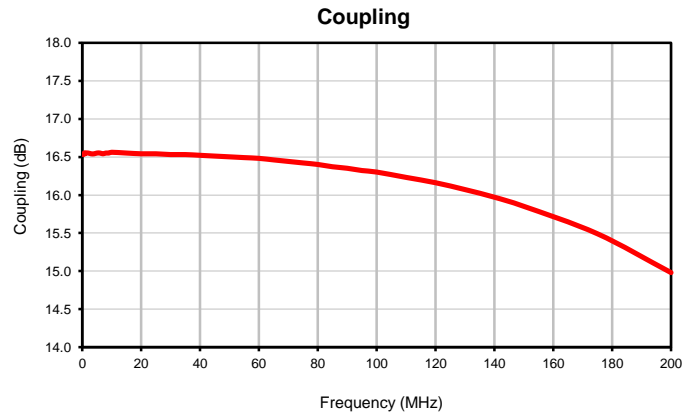

Directional Coupler

Typical Performance Curves

ZADC-ED16175/1

P.O. Box 350166, Brooklyn, New York 11235-0003 (718) 934-4500 • Fax (718) 332-4661 For detailed performance specs & shopping online see Mini-Circuits web site www.minicircuits.com