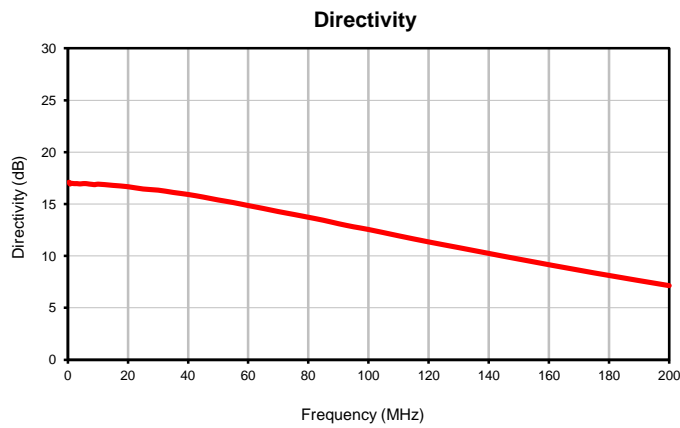

Directional Coupler

Typical Performance Curves

ZADC-ED16175/1

P.O. Box 350166, Brooklyn, New York 11235-0003 (718) 934-4500 • Fax (718) 332-4661 For detailed performance specs & shopping online see Mini-Circuits web site www.minicircuits.com