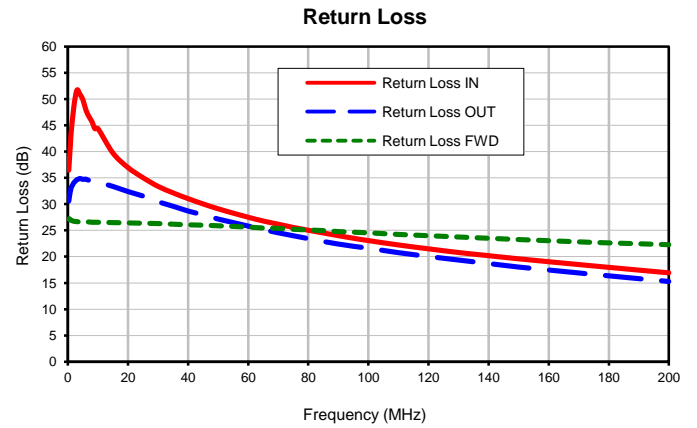

Directional Coupler

Typical Performance Curves

ZADC-ED16175/1

P.O. Box 350166, Brooklyn, New York 11235-0003 (718) 934-4500 • Fax (718) 332-4661 For detailed performance specs & shopping online see Mini-Circuits web site www.minicircuits.com