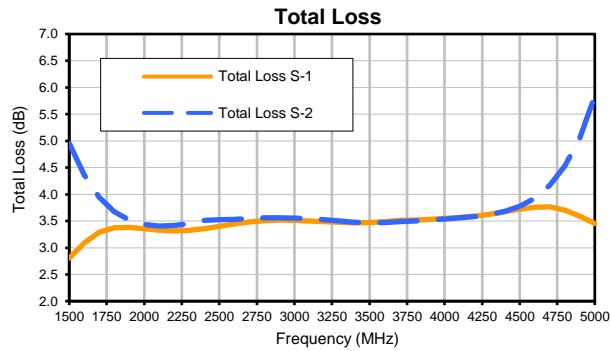

2 Way-0° Power Splitter/Combiner

ZAPDQ-4+

Typical Performance Curves

P.O. Box 350166, Brooklyn, New York 11235-0003 (718) 934-4500 • Fax (718) 332-4661 For detailed performance specs & shopping online see Mini-Circuits web site
The Design Engineers Search Engine Provides ACTUAL Data Instantly From MINI-CIRCUITS At: www.minicircuits.com