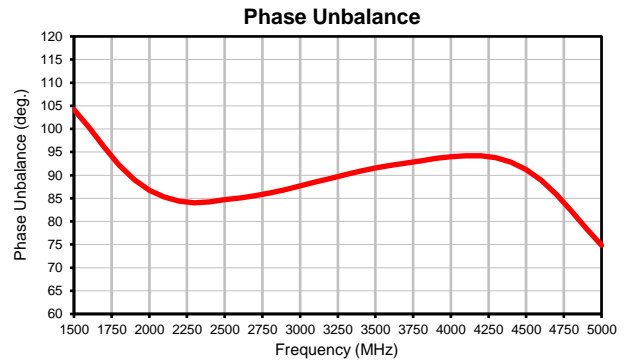

2 Way-0° Power Splitter/Combiner

ZAPDQ-4+

Typical Performance Curves

P.O. Box 350166, Brooklyn, New York 11235-0003 (718) 934-4500 • Fax (718) 332-4661 For detailed performance specs & shopping online see Mini-Circuits web site
The Design Engineers Search Engine Provides ACTUAL Data Instantly From MINI-CIRCUITS At: www.minicircuits.com