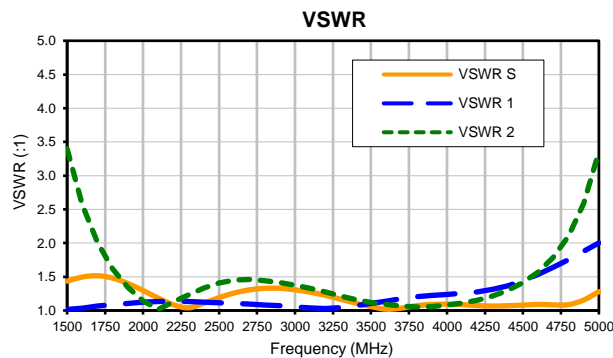

2 Way-0° Power Splitter/Combiner

ZAPDQ-4+

Typical Performance Curves

P.O. Box 350166, Brooklyn, New York 11235-0003 (718) 934-4500 • Fax (718) 332-4661 For detailed performance specs & shopping online see Mini-Circuits web site
The Design Engineers Search Engine Provides ACTUAL Data Instantly From MINI-CIRCUITS At: www.minicircuits.com