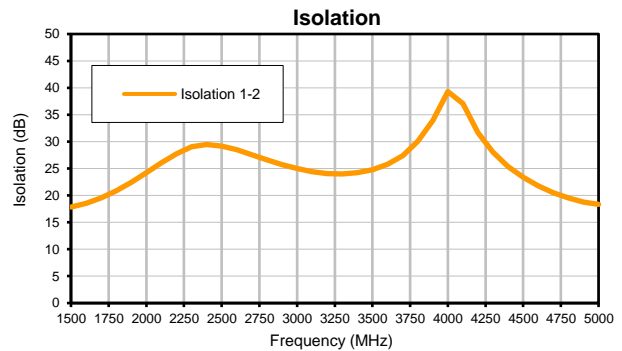

2 Way-0° Power Splitter/Combiner

ZAPDQ-4+

Typical Performance Curves

P.O. Box 350166, Brooklyn, New York 11235-0003 (718) 934-4500 • Fax (718) 332-4661 For detailed performance specs & shopping online see Mini-Circuits web site
The Design Engineers Search Engine Provides ACTUAL Data Instantly From MINI-CIRCUITS At: www.minicircuits.com