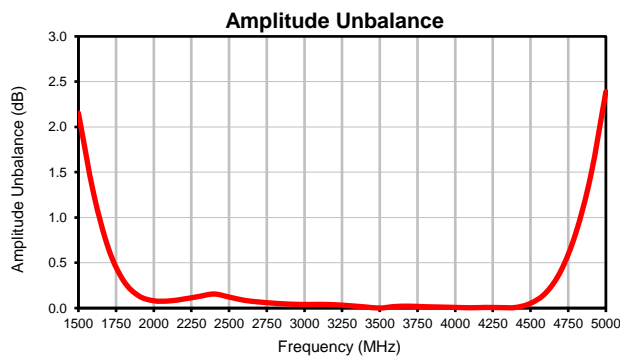

2 Way-0° Power Splitter/Combiner

ZAPDQ-4+

Typical Performance Curves

P.O. Box 350166, Brooklyn, New York 11235-0003 (718) 934-4500 • Fax (718) 332-4661 For detailed performance specs & shopping online see Mini-Circuits web site
The Design Engineers Search Engine Provides ACTUAL Data Instantly From MINI-CIRCUITS At: www.minicircuits.com