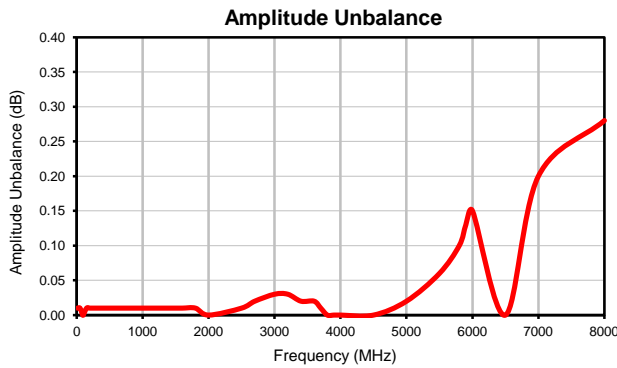

2 Way-0° Power Splitter/Combiner

ZB2PD-63+

Typical Performance Curves

P.O. Box 350166, Brooklyn, New York 11235-0003 (718) 934-4500 • Fax (718) 332-4661 For detailed performance specs & shopping online see Mini-Circuits web site
The Design Engineers Search Engine Provides ACTUAL Data Instantly From MINI-CIRCUITS At: www.minicircuits.com

IF/RF MICROWAVE COMPONENTS

REV. OR
ZB2PD-63+
1/15/2015
Page 1 of 1