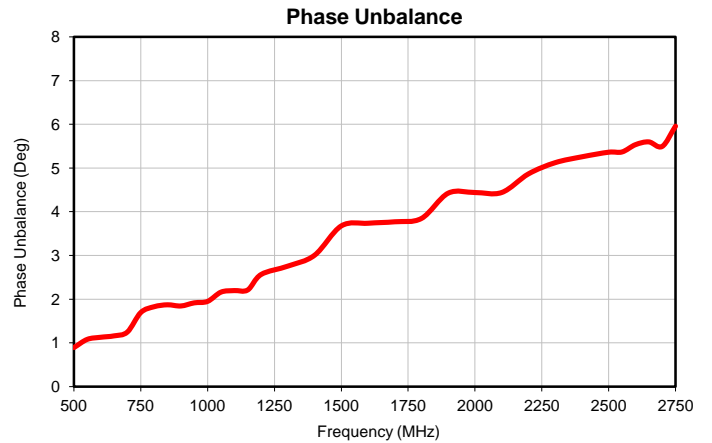

4 Way-0° Power Splitter/Combiner

ZB4PD-282-50W+

Typical Performance Curves

P.O. Box 350166, Brooklyn, New York 11235-0003 (718) 934-4500 • Fax (718) 332-4661 For detailed performance specs & shopping online see Mini-Circuits web site
The Design Engineers Search Engine Provides ACTUAL Data Instantly From MINI-CIRCUITS At: www.minicircuits.com

IF/RF MICROWAVE COMPONENTS

REV. OR
ZB4PD-282-50W+
8/4/2014
Page 1 of 1