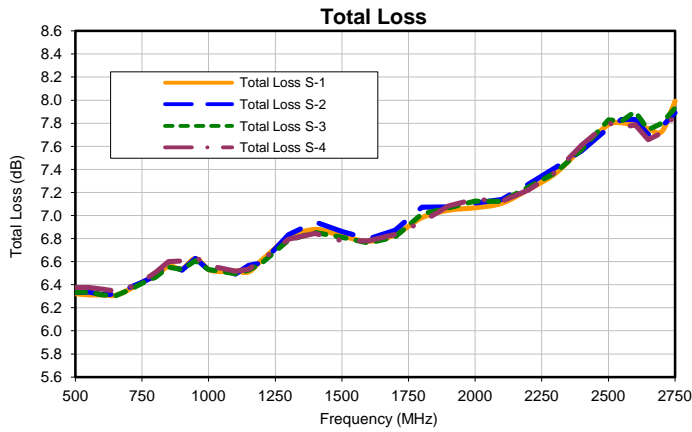

4 Way-0° Power Splitter/Combiner

ZB4PD-282-50W+

Typical Performance Curves

P.O. Box 350166, Brooklyn, New York 11235-0003 (718) 934-4500 • Fax (718) 332-4661 For detailed performance specs & shopping online see Mini-Circuits web site
The Design Engineers Search Engine Provides ACTUAL Data Instantly From MINI-CIRCUITS At: www.minicircuits.com

IF/RF MICROWAVE COMPONENTS

REV. OR
ZB4PD-282-50W+
8/4/2014
Page 1 of 1