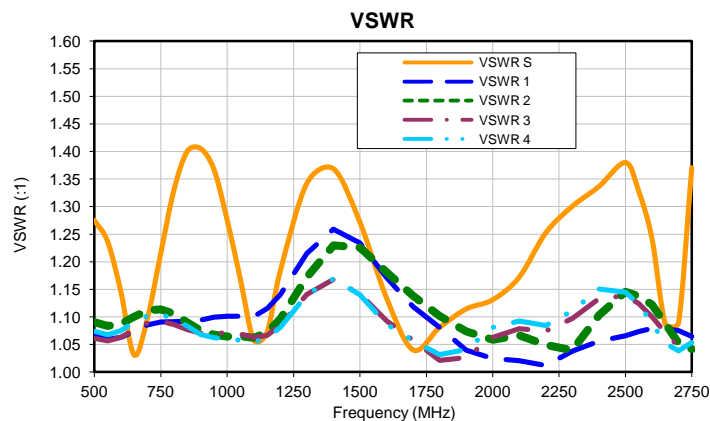

4 Way-0° Power Splitter/Combiner

ZB4PD-282-50W+

Typical Performance Curves

P.O. Box 350166, Brooklyn, New York 11235-0003 (718) 934-4500 • Fax (718) 332-4661 For detailed performance specs & shopping online see Mini-Circuits web site
The Design Engineers Search Engine Provides ACTUAL Data Instantly From MINI-CIRCUITS At: www.minicircuits.com

IF/RF MICROWAVE COMPONENTS

REV. OR
ZB4PD-282-50W+
8/4/2014
Page 1 of 1