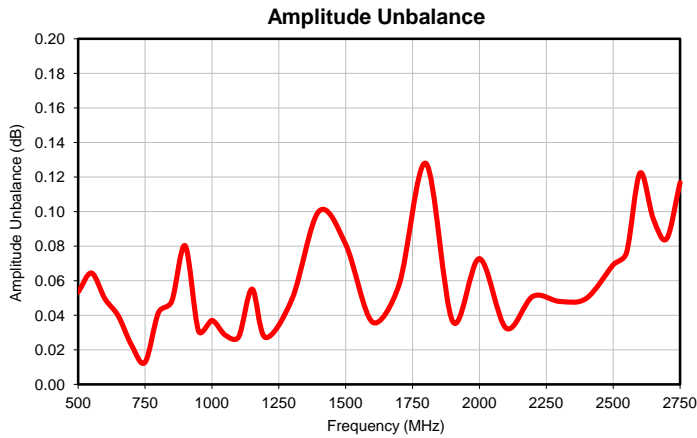

4 Way-0° Power Splitter/Combiner

ZB4PD-282-50W+

Typical Performance Curves

P.O. Box 350166, Brooklyn, New York 11235-0003 (718) 934-4500 • Fax (718) 332-4661 For detailed performance specs & shopping online see Mini-Circuits web site
The Design Engineers Search Engine Provides ACTUAL Data Instantly From MINI-CIRCUITS At: www.minicircuits.com

IF/RF MICROWAVE COMPONENTS

REV. OR
ZB4PD-282-50W+
8/4/2014
Page 1 of 1