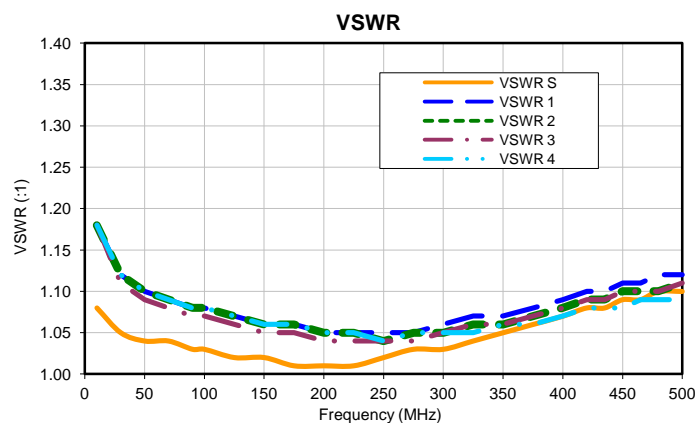

4 Way-0° Power Splitter/Combiner

ZB4PD-52-20W+

Typical Performance Curves

P.O. Box 350166, Brooklyn, New York 11235-0003 (718) 934-4500 • Fax (718) 332-4661 For detailed performance specs & shopping online see Mini-Circuits web site
The Design Engineers Search Engine Provides ACTUAL Data Instantly From MINI-CIRCUITS At: www.minicircuits.com

IF/RF MICROWAVE COMPONENTS

REV. OR
ZB4PD-52-20W+
2/24/2014
Page 1 of 1