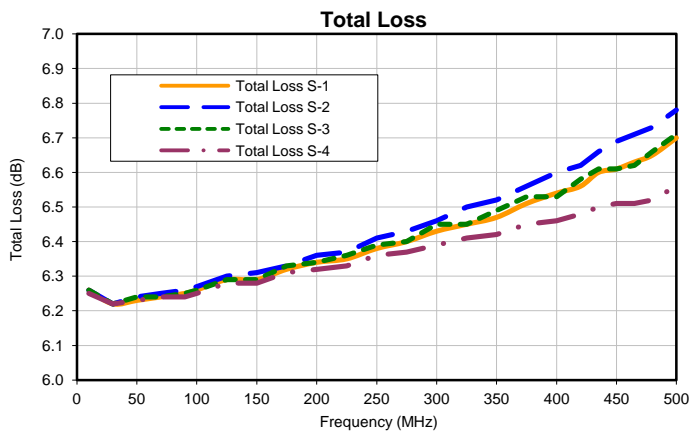

4 Way-0° Power Splitter/Combiner

ZB4PD-52-20W+

Typical Performance Curves

P.O. Box 350166, Brooklyn, New York 11235-0003 (718) 934-4500 • Fax (718) 332-4661 For detailed performance specs & shopping online see Mini-Circuits web site
The Design Engineers Search Engine Provides ACTUAL Data Instantly From MINI-CIRCUITS At: www.minicircuits.com

IF/RF MICROWAVE COMPONENTS

REV. OR
ZB4PD-52-20W+
2/24/2014
Page 1 of 1