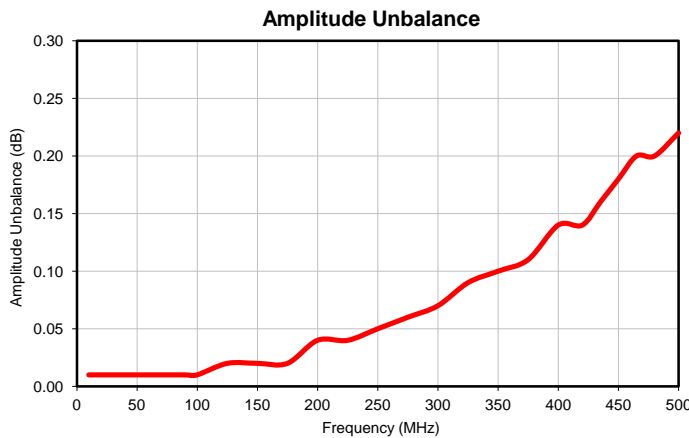

4 Way-0° Power Splitter/Combiner

ZB4PD-52-20W+

Typical Performance Curves

P.O. Box 350166, Brooklyn, New York 11235-0003 (718) 934-4500 • Fax (718) 332-4661 For detailed performance specs & shopping online see Mini-Circuits web site
The Design Engineers Search Engine Provides ACTUAL Data Instantly From MINI-CIRCUITS At: www.minicircuits.com

IF/RF MICROWAVE COMPONENTS

REV. OR
ZB4PD-52-20W+
2/24/2014
Page 1 of 1