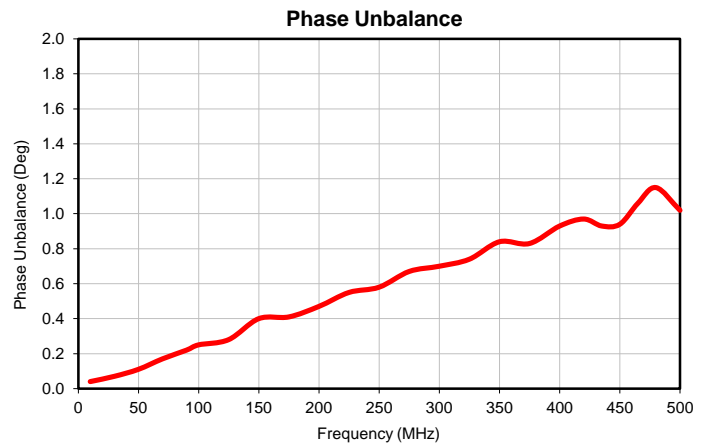

4 Way-0° Power Splitter/Combiner

ZB4PD-52-20W+

Typical Performance Curves

P.O. Box 350166, Brooklyn, New York 11235-0003 (718) 934-4500 • Fax (718) 332-4661 For detailed performance specs & shopping online see Mini-Circuits web site
The Design Engineers Search Engine Provides ACTUAL Data Instantly From MINI-CIRCUITS At: www.minicircuits.com

IF/RF MICROWAVE COMPONENTS

REV. OR
ZB4PD-52-20W+
2/24/2014
Page 1 of 1