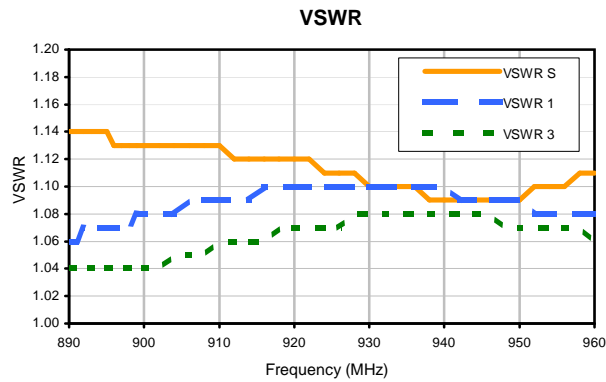

6 Way-0° Power Splitter/Combiner

ZB6PD1-960

Typical Performance Curves

REV. X2
ZB6PD1-960
100627
Page 1 of 1

Mini-Circuits®

IF/RF MICROWAVE COMPONENTS • ISO 9001 ISO 14001 AS 9100 CERTIFIED RoHS compliant
P.O. Box 350166, Brooklyn, New York 11235-0003 (718) 934-4500 Fax (718) 332-4661

The Design Engineers Search Engine finds the model you need, Instantly • For detailed performance specs & shopping online see minicircuits.com