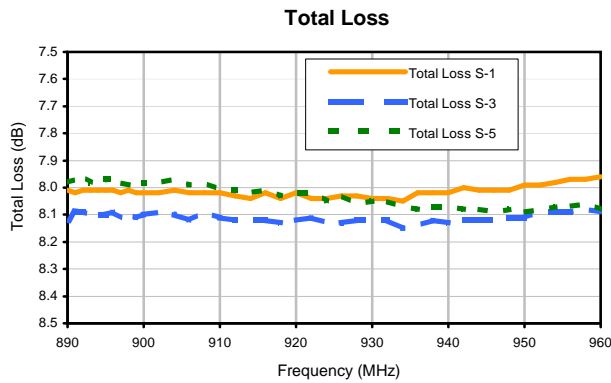

6 Way-0° Power Splitter/Combiner

ZB6PD1-960

Typical Performance Curves

REV. X2
ZB6PD1-960
100627
Page 1 of 1

Mini-Circuits®

IF/RF MICROWAVE COMPONENTS • ISO 9001 ISO 14001 AS 9100 CERTIFIED RoHS compliant
P.O. Box 350166, Brooklyn, New York 11235-0003 (718) 934-4500 Fax (718) 332-4661

The Design Engineers Search Engine finds the model you need, Instantly • For detailed performance specs & shopping online see minicircuits.com