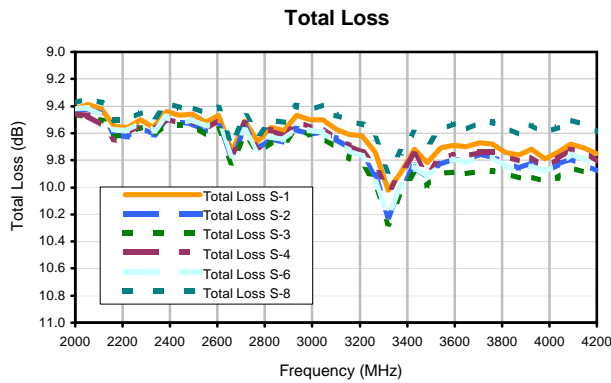

8 Way-0° Power Splitter/Combiner

ZB8PD-4+

Typical Performance Curves

REV. X2
ZB8PD-4+
100627
Page 1 of 1

Mini-Circuits®

RF/MICROWAVE COMPONENTS • ISO 9001 ISO 14001 AS 9100 CERTIFIED • RoHS compliant
P.O. Box 350166, Brooklyn, New York 11235-0006 (718) 934-4500 Fax (718) 332-4661

The Design Engineers Search Engine finds the model you need, instantly • For detailed performance specs & shopping online see minicircuits.com