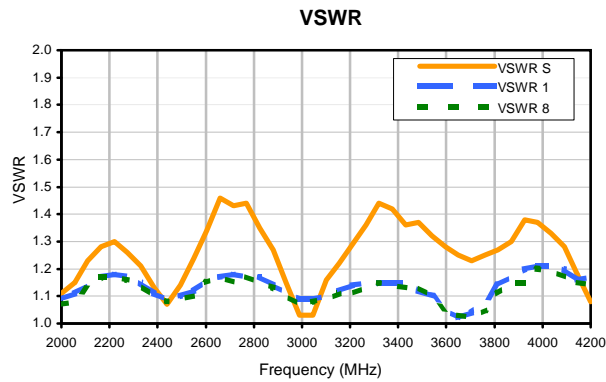

8 Way-0° Power Splitter/Combiner

ZB8PD-4+

Typical Performance Curves

REV. X2
ZB8PD-4+
100627
Page 1 of 1

Mini-Circuits®

RF/MICROWAVE COMPONENTS • ISO 9001 ISO 14001 AS 9100 CERTIFIED • RoHS compliant
P.O. Box 350166, Brooklyn, New York 11235-0006 (718) 934-4500 Fax (718) 332-4661

The Design Engineers Search Engine finds the model you need, instantly • For detailed performance specs & shopping online see minicircuits.com