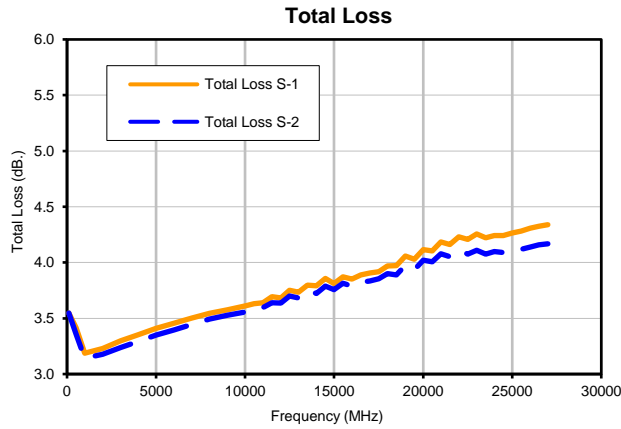

# 2 Way-0° Power Splitter/Combiner

## Typical Performance Curves