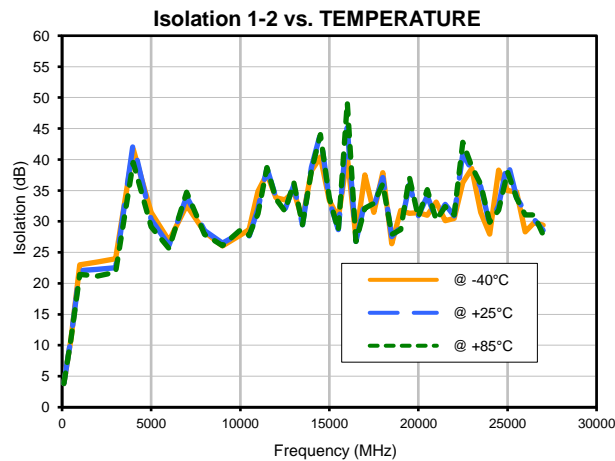

# 2 Way-0° Power Splitter/Combiner

## Typical Performance Curves