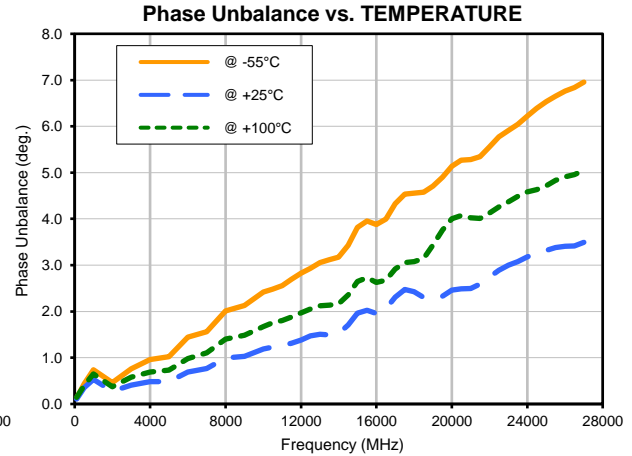

2 Way-0° Power Splitter/Combiner

ZC2PD-02263-S+

Typical Performance Curves

Typical Performance Curves