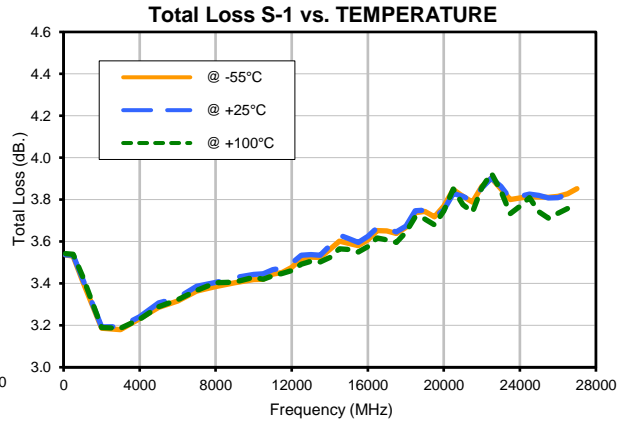

2 Way-0° Power Splitter/Combiner

ZC2PD-02263-S+

Typical Performance Curves

Typical Performance Curves