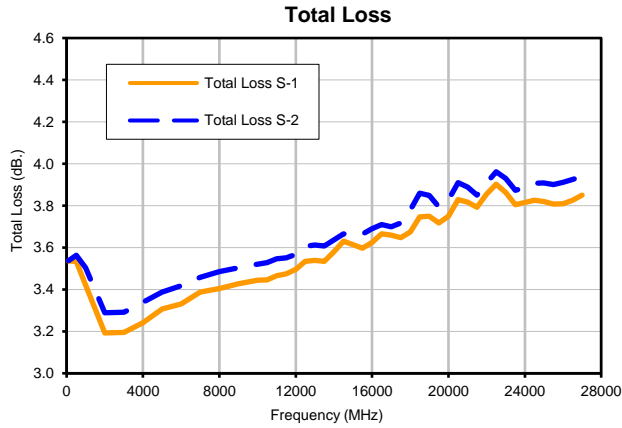

2 Way-0° Power Splitter/Combiner

ZC2PD-02263-S+

Typical Performance Curves

Typical Performance Curves