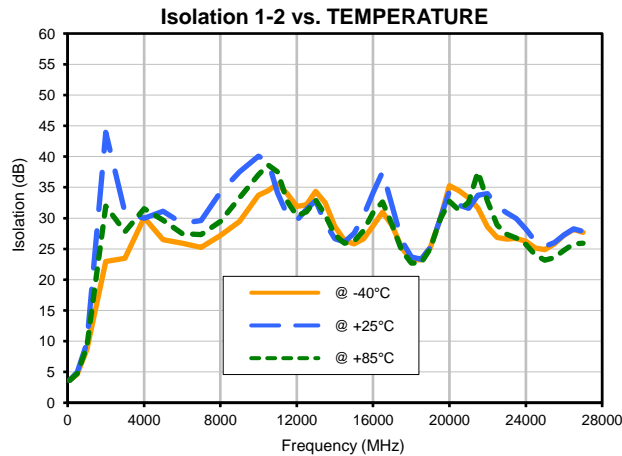

2 Way-0° Power Splitter/Combiner

ZC2PD-02263-S+

Typical Performance Curves

Typical Performance Curves