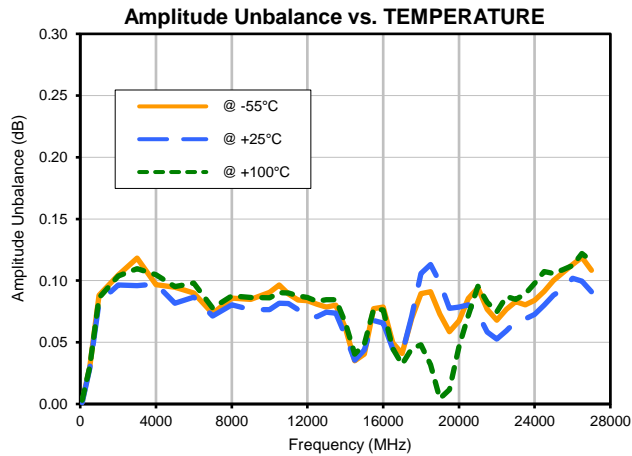

2 Way-0° Power Splitter/Combiner

ZC2PD-02263-S+

Typical Performance Curves

Typical Performance Curves