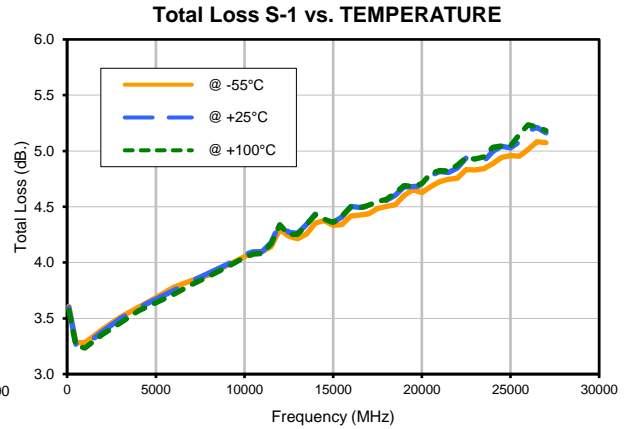

2 Way-0° Power Splitter/Combiner ZCP2D-5R263-S+

Typical Performance Curves

2 Way-0° Power Splitter/Combiner

ZCP2D-5R263-S+

Typical Performance Curves