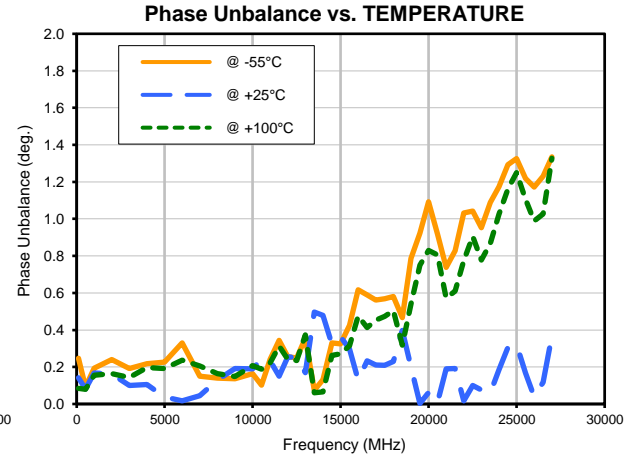

2 Way-0° Power Splitter/Combiner ZCP2D-5R263-S+

Typical Performance Curves

2 Way-0° Power Splitter/Combiner

ZCP2D-5R263-S+

Typical Performance Curves