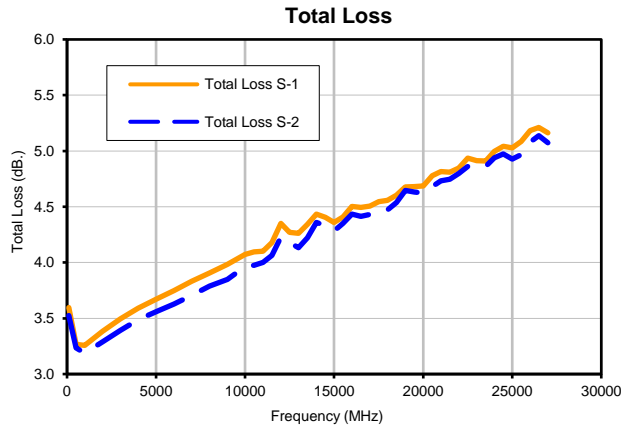

2 Way-0° Power Splitter/Combiner ZCP2D-5R263-S+

Typical Performance Curves

2 Way-0° Power Splitter/Combiner

ZCP2D-5R263-S+

Typical Performance Curves