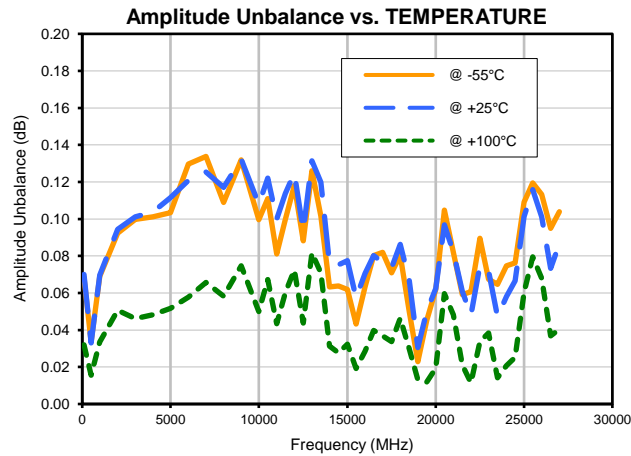

2 Way-0° Power Splitter/Combiner ZCP2D-5R263-S+

Typical Performance Curves

2 Way-0° Power Splitter/Combiner

ZCP2D-5R263-S+

Typical Performance Curves