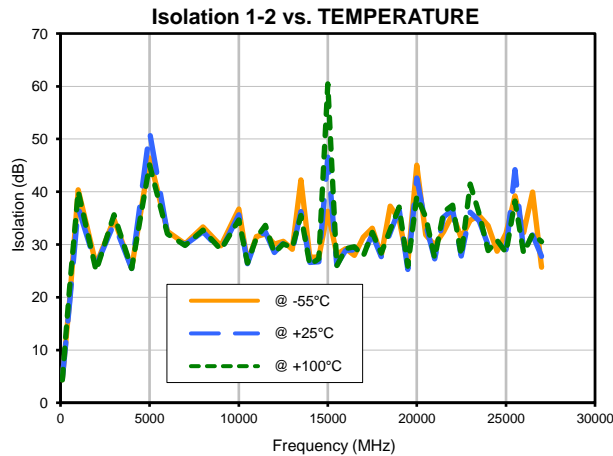

2 Way-0° Power Splitter/Combiner ZCP2D-5R263-S+

Typical Performance Curves

2 Way-0° Power Splitter/Combiner

ZCP2D-5R263-S+

Typical Performance Curves