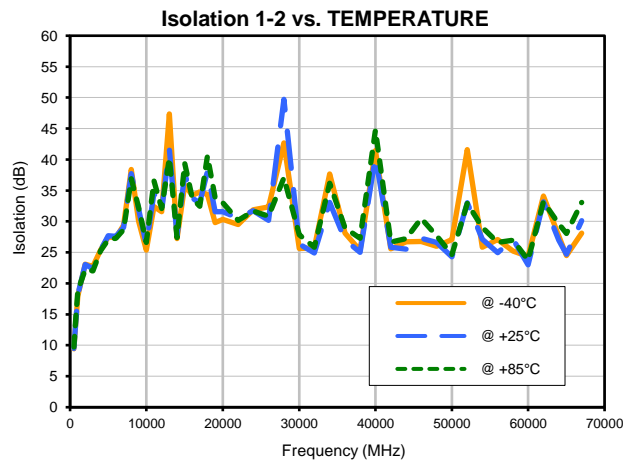

# 2 Way-0° Power Splitter/Combiner

## Typical Performance Curves