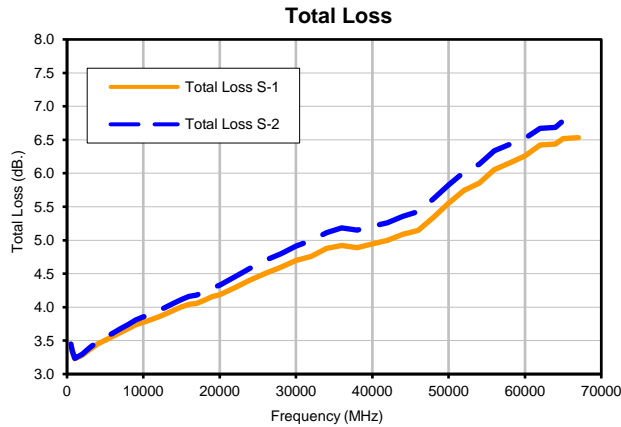

# 2 Way-0° Power Splitter/Combiner

## Typical Performance Curves