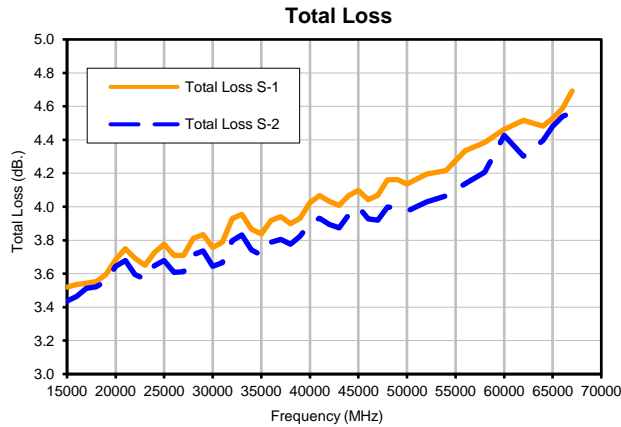

# 2 Way-0° Power Splitter/Combiner

## Typical Performance Curves