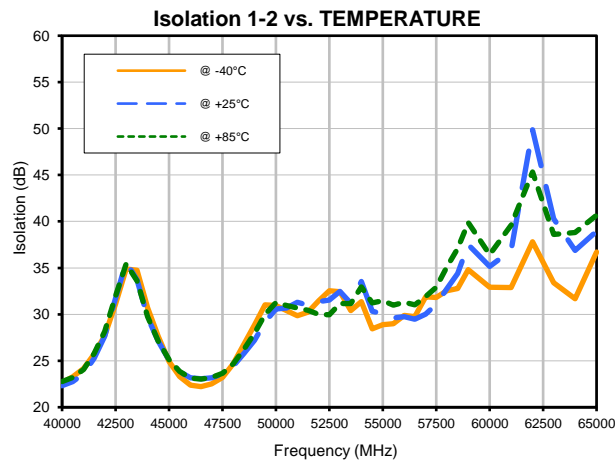

# 2 Way-0° Power Splitter/Combiner

## Typical Performance Curves