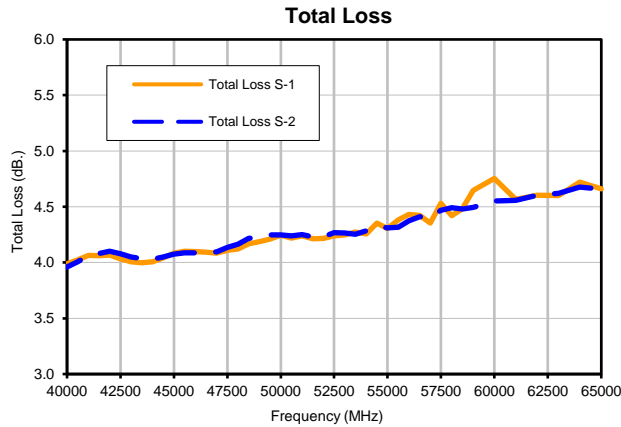

# 2 Way-0° Power Splitter/Combiner

## Typical Performance Curves