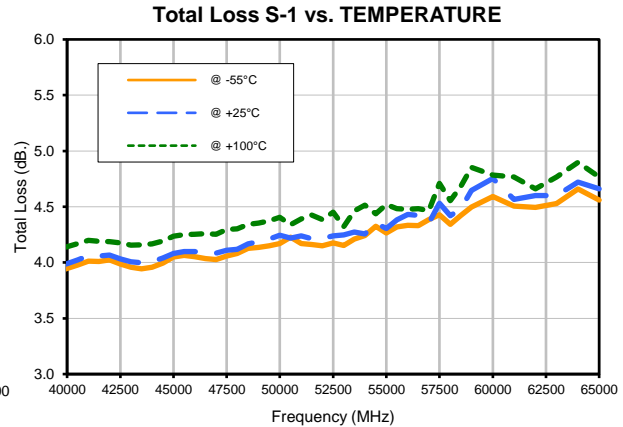

# 2 Way-0° Power Splitter/Combiner

## Typical Performance Curves