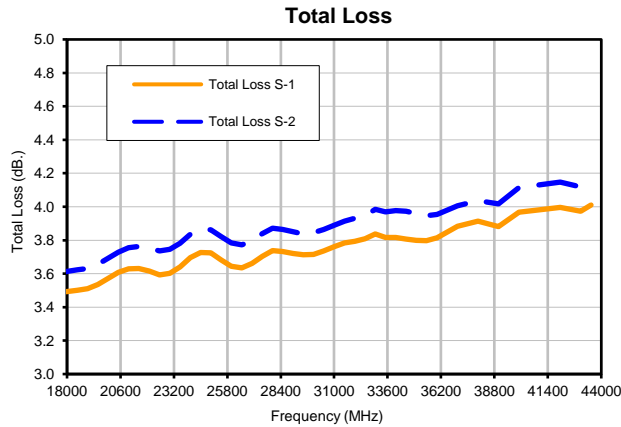

# 2 Way-0° Power Splitter/Combiner

## Typical Performance Curves