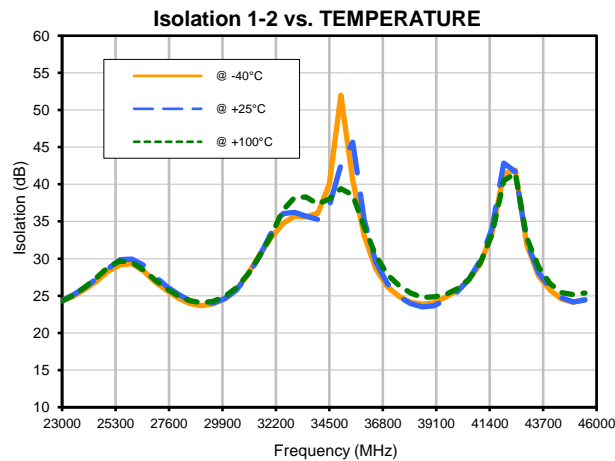

2 Way-0° Power Splitter/Combiner

ZC2PD-V24443+

Typical Performance Curves

Typical Performance Curves