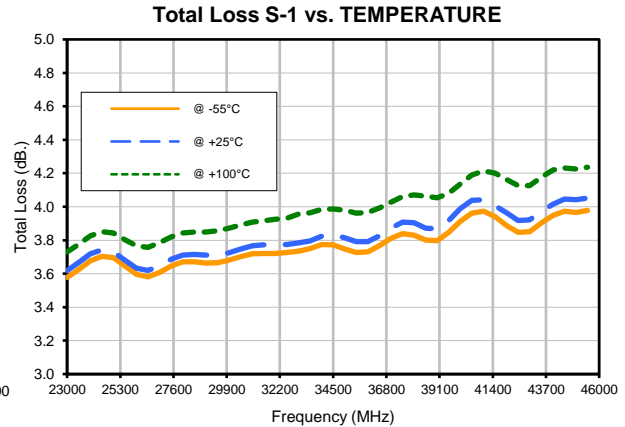

2 Way-0° Power Splitter/Combiner

ZC2PD-V24443+

Typical Performance Curves

Typical Performance Curves