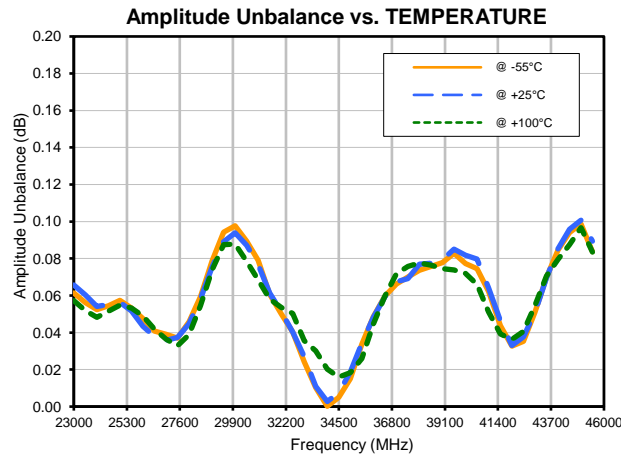

2 Way-0° Power Splitter/Combiner

ZC2PD-V24443+

Typical Performance Curves

Typical Performance Curves