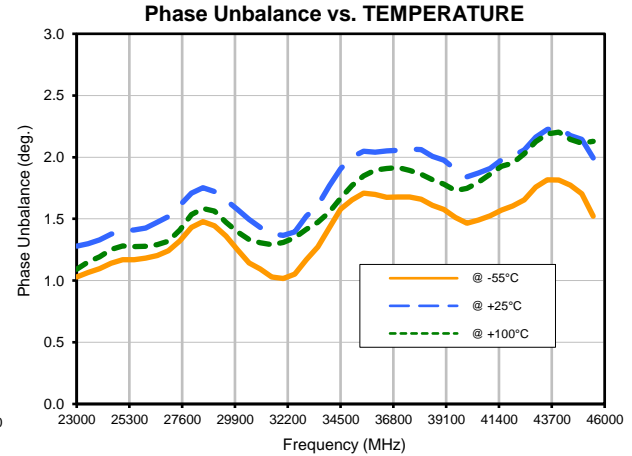

2 Way-0° Power Splitter/Combiner

ZC2PD-V24443+

Typical Performance Curves

Typical Performance Curves