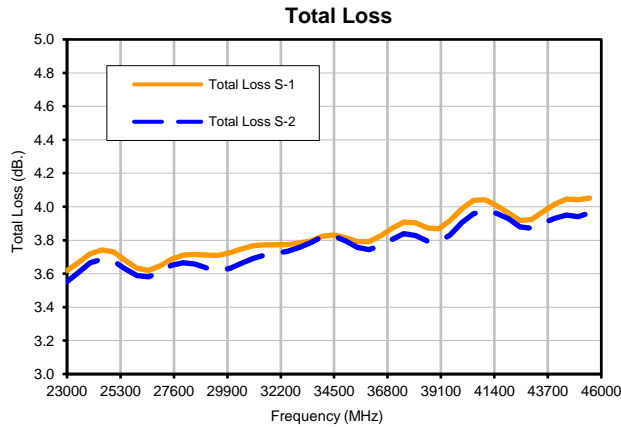

2 Way-0° Power Splitter/Combiner

ZC2PD-V24443+

Typical Performance Curves

Typical Performance Curves