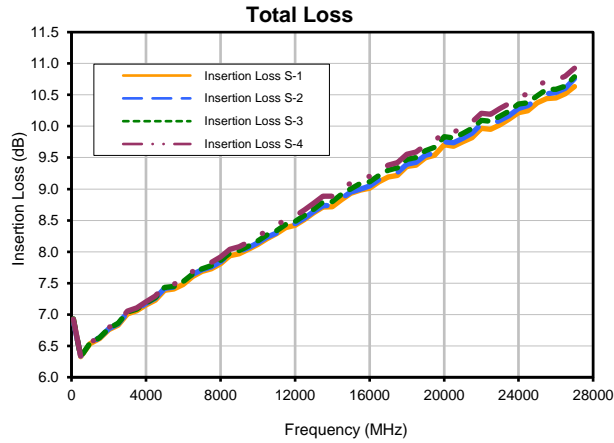

# 4 Way-0° Power Splitter/Combiner ZC4PD-5R263-S+

## Typical Performance Curves