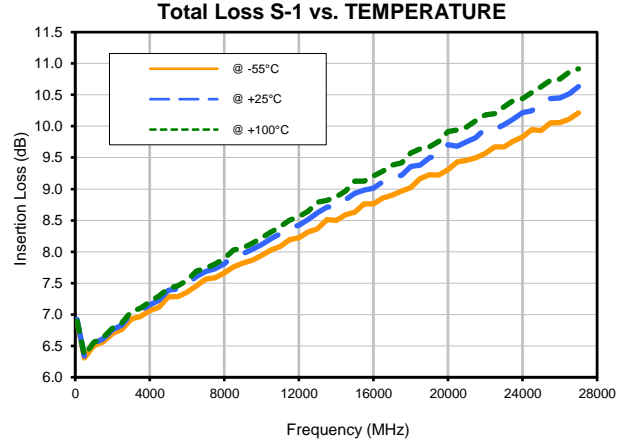

# 4 Way-0° Power Splitter/Combiner ZC4PD-5R263-S+

## Typical Performance Curves