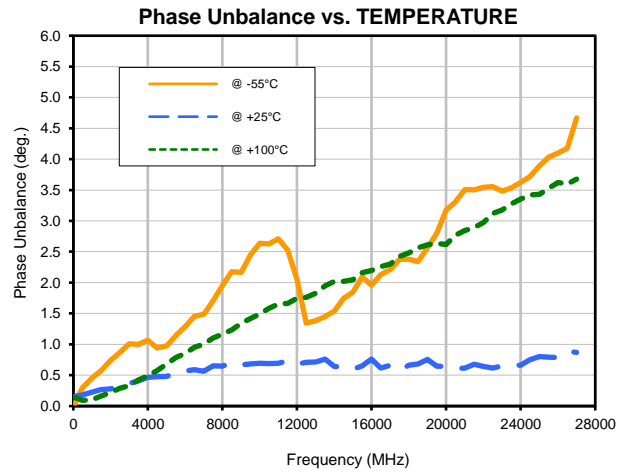

# 4 Way-0° Power Splitter/Combiner ZC4PD-5R263-S+

## Typical Performance Curves