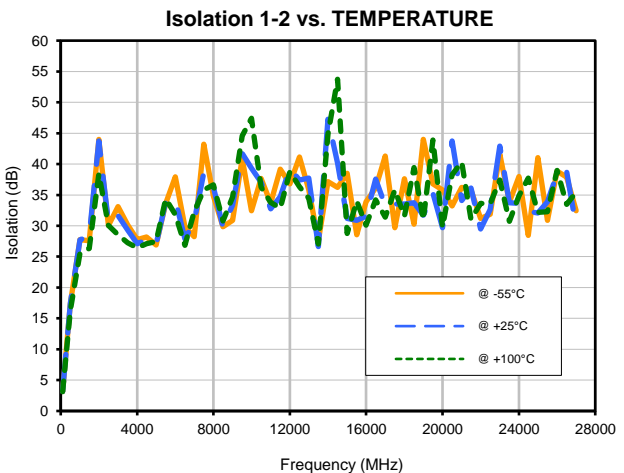

# 4 Way-0° Power Splitter/Combiner ZC4PD-5R263-S+

## Typical Performance Curves