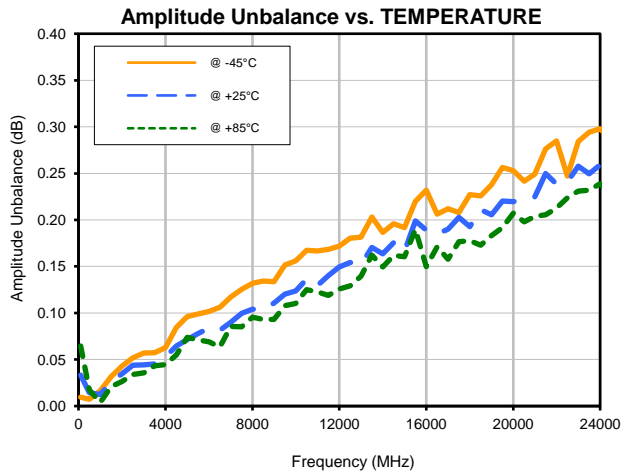

# 4 Way-0° Power Splitter/Combiner ZC4PD-5R263-S+

## Typical Performance Curves