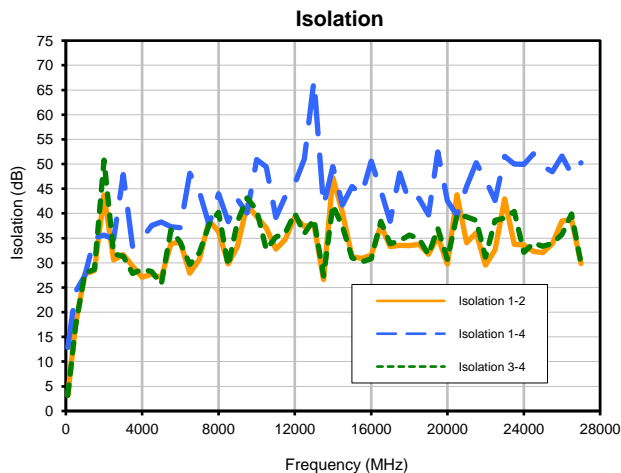

# 4 Way-0° Power Splitter/Combiner ZC4PD-5R263-S+

## Typical Performance Curves