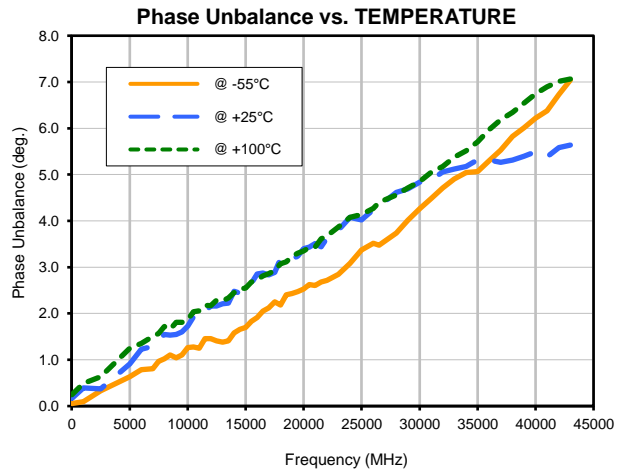

4 Way-0° Power Splitter/Combiner

ZC4PD-K0144+

Typical Performance Curves

P.O. Box 350166, Brooklyn, New York 11235-0003 (718) 934-4500 • Fax (718) 332-4661 For detailed performance specs & shopping online see Mini-Circuits web site
 The Design Engineers Search Engine Provides ACTUAL Data Instantly From MINI-CIRCUITS At: www.minicircuits.com

IF/RF MICROWAVE COMPONENTS

REV. OR
 ZC4PD-K0144+
 4/22/2019
 Page 1 of 2

Typical Performance Curves