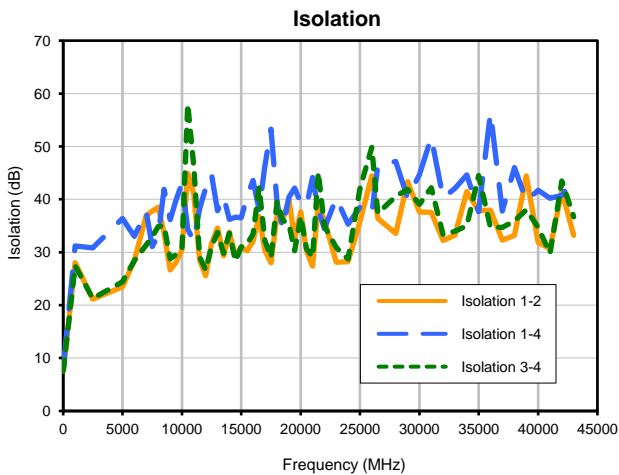

4 Way-0° Power Splitter/Combiner

ZC4PD-K0144+

Typical Performance Curves

P.O. Box 350166, Brooklyn, New York 11235-0003 (718) 934-4500 • Fax (718) 332-4661 For detailed performance specs & shopping online see Mini-Circuits web site
 The Design Engineers Search Engine Provides ACTUAL Data Instantly From MINI-CIRCUITS At: www.minicircuits.com

IF/RF MICROWAVE COMPONENTS

REV. OR
 ZC4PD-K0144+
 4/22/2019
 Page 1 of 2

Typical Performance Curves