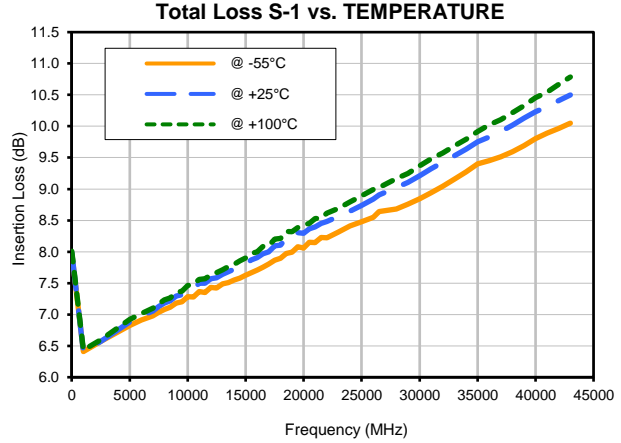

4 Way-0° Power Splitter/Combiner

ZC4PD-K0144+

Typical Performance Curves

P.O. Box 350166, Brooklyn, New York 11235-0003 (718) 934-4500 • Fax (718) 332-4661 For detailed performance specs & shopping online see Mini-Circuits web site
 The Design Engineers Search Engine Provides ACTUAL Data Instantly From MINI-CIRCUITS At: www.minicircuits.com

IF/RF MICROWAVE COMPONENTS

REV. OR
 ZC4PD-K0144+
 4/22/2019
 Page 1 of 2

Typical Performance Curves