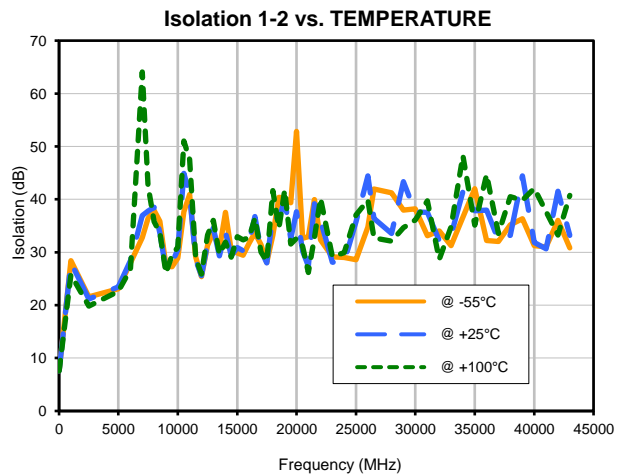

4 Way-0° Power Splitter/Combiner

ZC4PD-K0144+

Typical Performance Curves

P.O. Box 350166, Brooklyn, New York 11235-0003 (718) 934-4500 • Fax (718) 332-4661 For detailed performance specs & shopping online see Mini-Circuits web site
 The Design Engineers Search Engine Provides ACTUAL Data Instantly From MINI-CIRCUITS At: www.minicircuits.com

IF/RF MICROWAVE COMPONENTS

REV. OR
 ZC4PD-K0144+
 4/22/2019
 Page 1 of 2

Typical Performance Curves