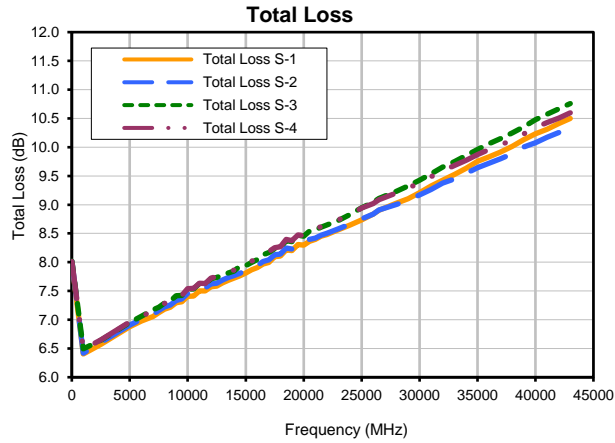

4 Way-0° Power Splitter/Combiner

ZC4PD-K0144+

Typical Performance Curves

P.O. Box 350166, Brooklyn, New York 11235-0003 (718) 934-4500 • Fax (718) 332-4661 For detailed performance specs & shopping online see Mini-Circuits web site
 The Design Engineers Search Engine Provides ACTUAL Data Instantly From MINI-CIRCUITS At: www.minicircuits.com

IF/RF MICROWAVE COMPONENTS

REV. OR
 ZC4PD-K0144+
 4/22/2019
 Page 1 of 2

Typical Performance Curves