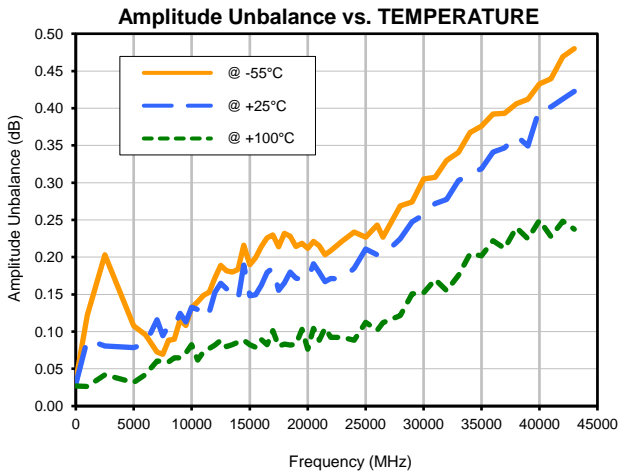

4 Way-0° Power Splitter/Combiner

ZC4PD-K0144+

Typical Performance Curves

P.O. Box 350166, Brooklyn, New York 11235-0003 (718) 934-4500 • Fax (718) 332-4661 For detailed performance specs & shopping online see Mini-Circuits web site
 The Design Engineers Search Engine Provides ACTUAL Data Instantly From MINI-CIRCUITS At: www.minicircuits.com