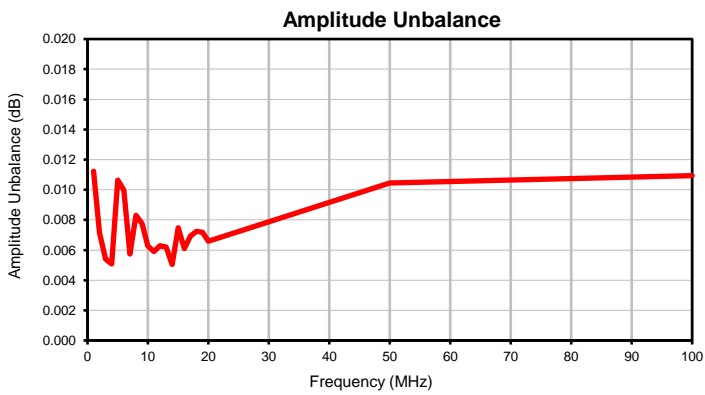

Dual-Channel 8 Way-0° Power Splitter/Combiner ZC8SC272-12DL+

Typical Performance Curves

Low Pass

Dual-Channel 8 Way-0° Power Splitter/Combiner ZC8SC272-12DL+

Typical Performance Curves

High Pass