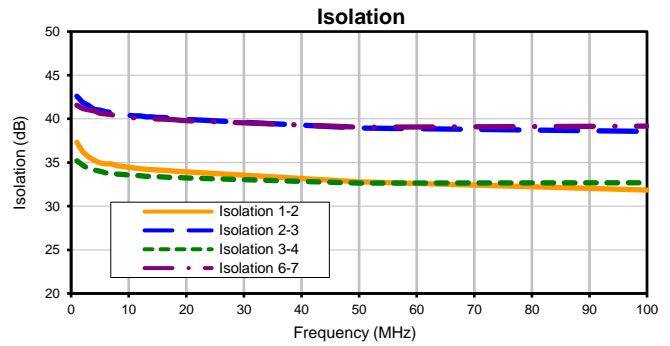

Dual-Channel 8 Way-0° Power Splitter/Combiner ZC8SC272-12DL+

Typical Performance Curves

Low Pass

Dual-Channel 8 Way-0° Power Splitter/Combiner ZC8SC272-12DL+

Typical Performance Curves

High Pass