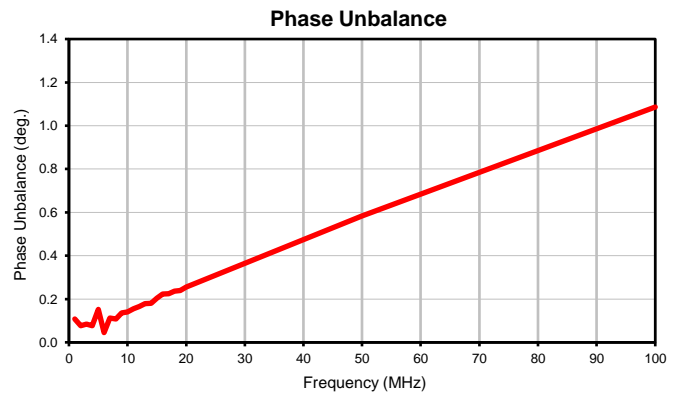

Dual-Channel 8 Way-0° Power Splitter/Combiner ZC8SC272-12DL+

Typical Performance Curves

Low Pass

Dual-Channel 8 Way-0° Power Splitter/Combiner ZC8SC272-12DL+

Typical Performance Curves

High Pass