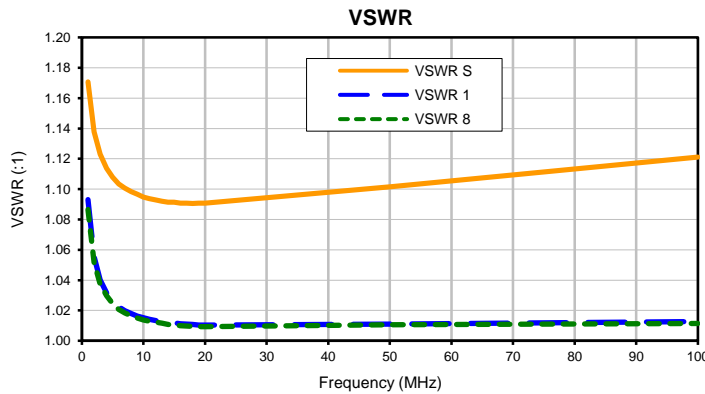

Dual-Channel 8 Way-0° Power Splitter/Combiner ZC8SC272-12DL+

Typical Performance Curves

Low Pass

Dual-Channel 8 Way-0° Power Splitter/Combiner ZC8SC272-12DL+

Typical Performance Curves

High Pass