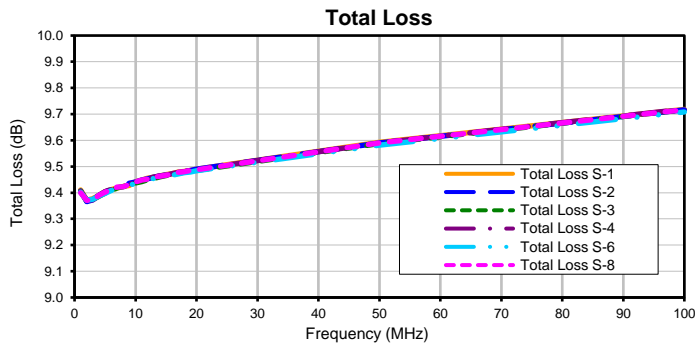

Dual-Channel 8 Way-0° Power Splitter/Combiner ZC8SC272-12DL+

Typical Performance Curves

Low Pass

Dual-Channel 8 Way-0° Power Splitter/Combiner ZC8SC272-12DL+

Typical Performance Curves

High Pass