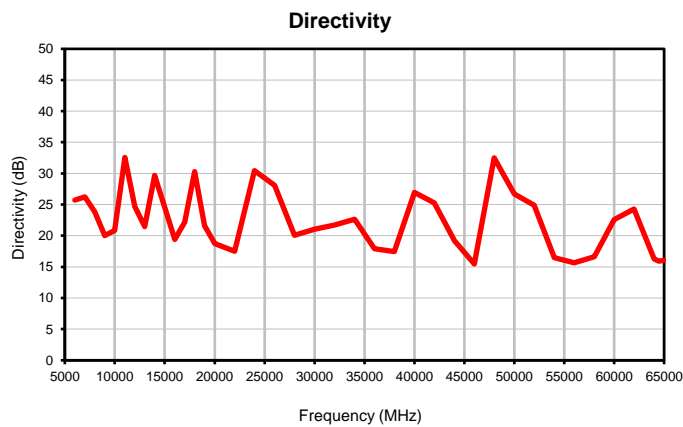

Directional Coupler

Typical Performance Curves

ZCDC10-E6653+

P.O. Box 350166, Brooklyn, New York 11235-0003 (718) 934-4500 • Fax (718) 332-4661 For detailed performance specs & shopping online see Mini-Circuits web site
 The Design Engineers Search Engine Provides ACTUAL Data Instantly From MINI-CIRCUITS At: www.minicircuits.com