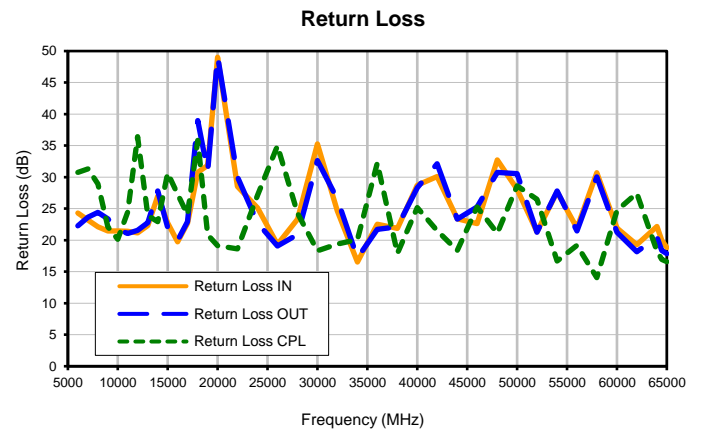

Directional Coupler

Typical Performance Curves

ZCDC10-E6653+

P.O. Box 350166, Brooklyn, New York 11235-0003 (718) 934-4500 • Fax (718) 332-4661 For detailed performance specs & shopping online see Mini-Circuits web site
 The Design Engineers Search Engine Provides ACTUAL Data Instantly From MINI-CIRCUITS At: www.minicircuits.com