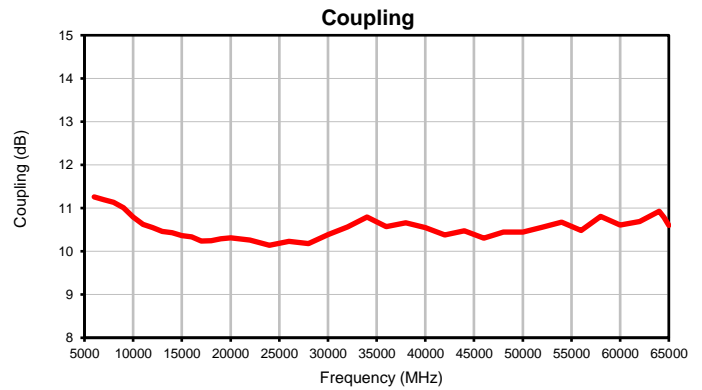

Directional Coupler

Typical Performance Curves

ZCDC10-E6653+

P.O. Box 350166, Brooklyn, New York 11235-0003 (718) 934-4500 • Fax (718) 332-4661 For detailed performance specs & shopping online see Mini-Circuits web site
 The Design Engineers Search Engine Provides ACTUAL Data Instantly From MINI-CIRCUITS At: www.minicircuits.com