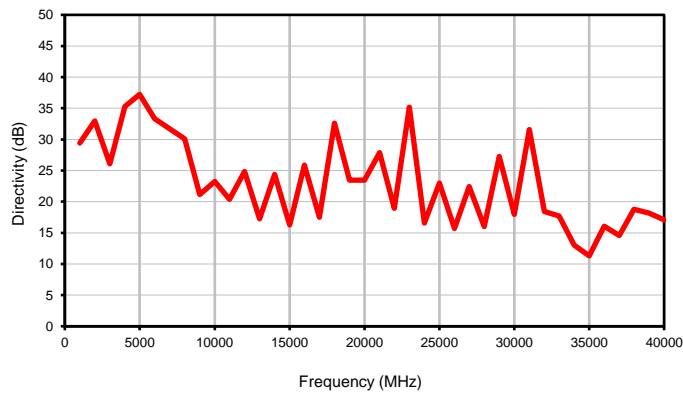

Directional Coupler

Typical Performance Curves

ZCDC13-K0244+

Insertion Loss

Coupling

Directivity

Return Loss