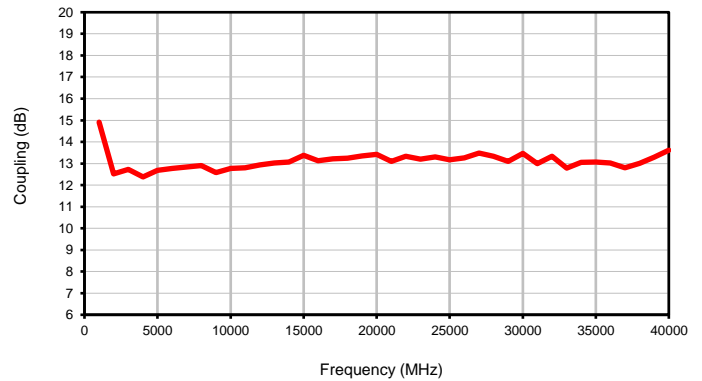

Directional Coupler

Typical Performance Curves

ZCDC13-K0244+

Insertion Loss

Coupling

Directivity

Return Loss