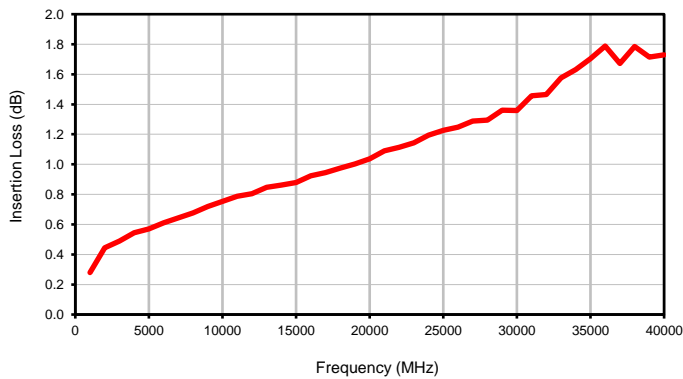

Directional Coupler

Typical Performance Curves

ZCDC13-K0244+

Insertion Loss

Coupling

Directivity

Return Loss