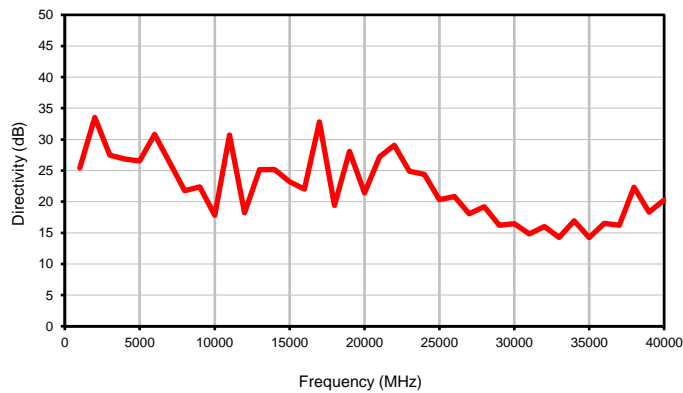

## Typical Performance Curves

ZCDC16-K0244+

Insertion Loss

Coupling

Directivity

Return Loss