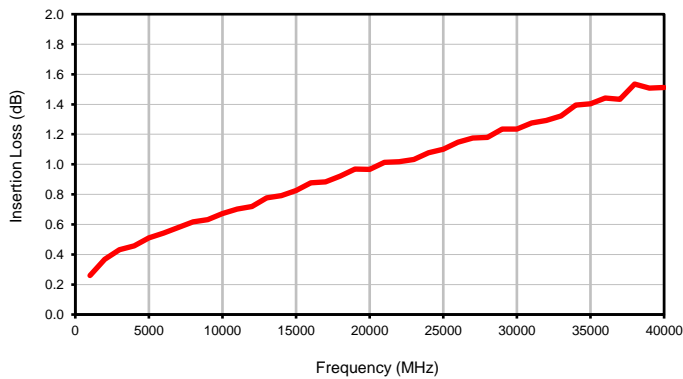

# Directional Coupler

## Typical Performance Curves

ZCDC16-K0244+

Insertion Loss

Coupling

Directivity

Return Loss