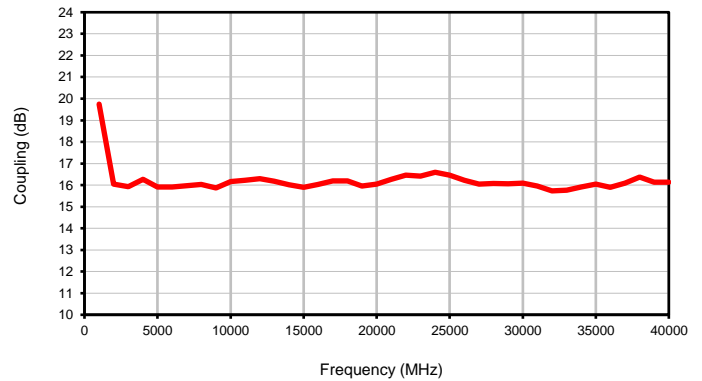

# Directional Coupler

## Typical Performance Curves

ZCDC16-K0244+

Insertion Loss

Coupling

Directivity

Return Loss