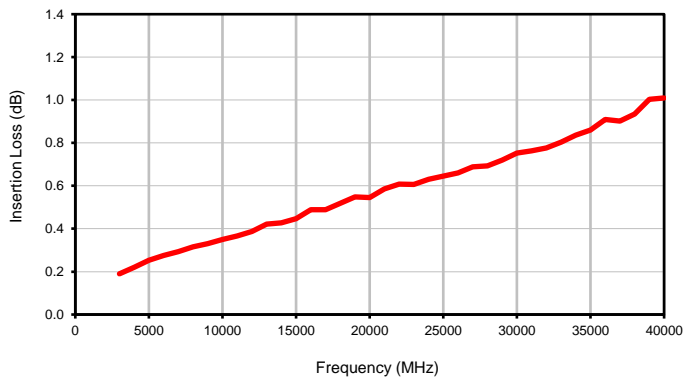

Directional Coupler

Typical Performance Curves

ZCDC20-K0644+

Insertion Loss

Coupling

Directivity

Return Loss