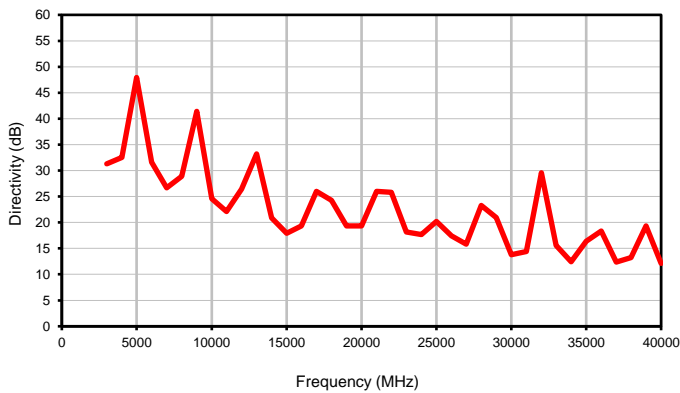

Directional Coupler

Typical Performance Curves

ZCDC20-K0644+

Insertion Loss

Coupling

Directivity

Return Loss