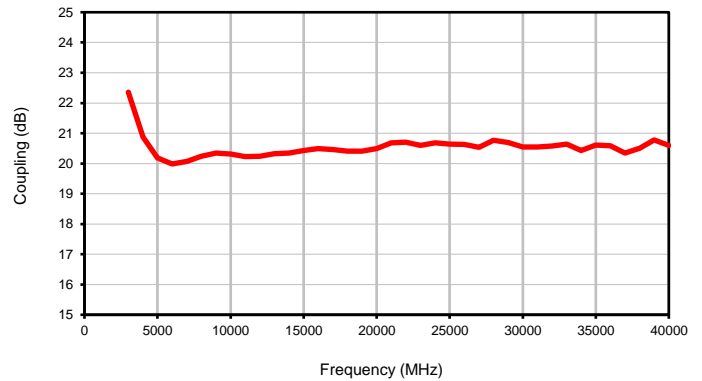

Directional Coupler

Typical Performance Curves

ZCDC20-K0644+

Insertion Loss

Coupling

Directivity

Return Loss