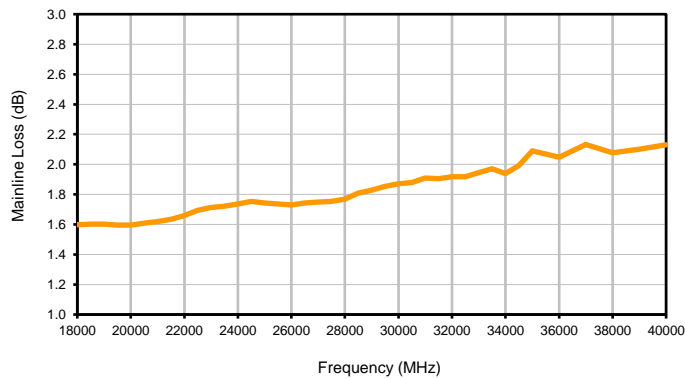

Dual-Directional Coupler

Typical Performance Curves

ZDDC10-K1844+

Mainline Loss

Coupling

Directivity

Return Loss