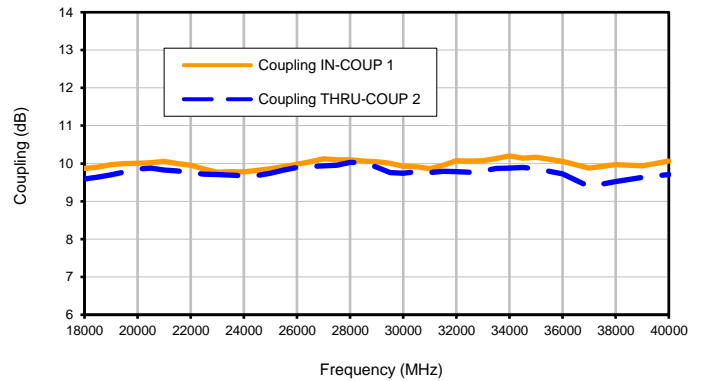

Dual-Directional Coupler

Typical Performance Curves

ZDDC10-K1844+

Mainline Loss

Coupling

Directivity

Return Loss