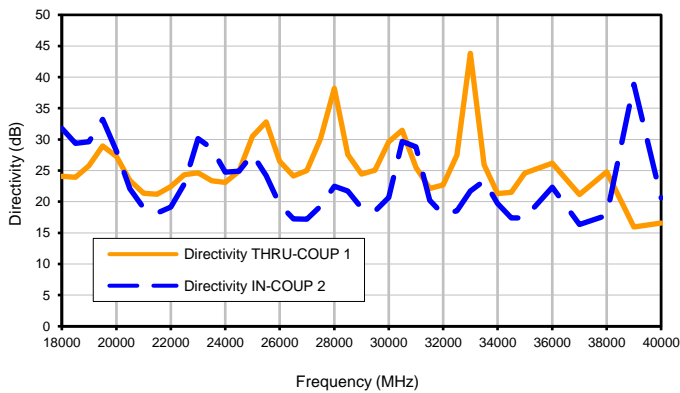

Dual-Directional Coupler

Typical Performance Curves

ZDDC10-K1844+

Mainline Loss

Coupling

Directivity

Return Loss