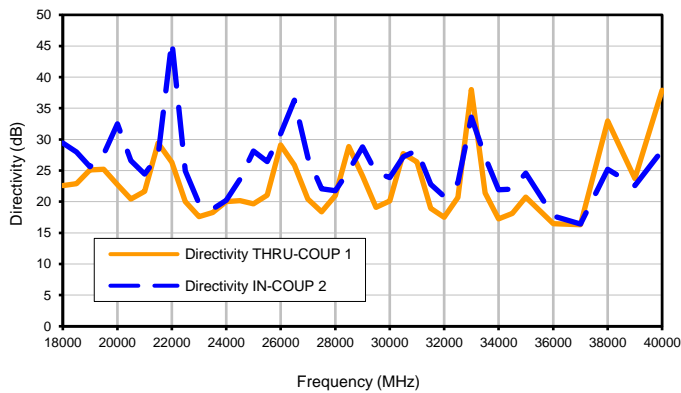

Dual-Directional Coupler

Typical Performance Curves

ZDDC30-K1844+

Mainline Loss

Coupling

Directivity

Return Loss