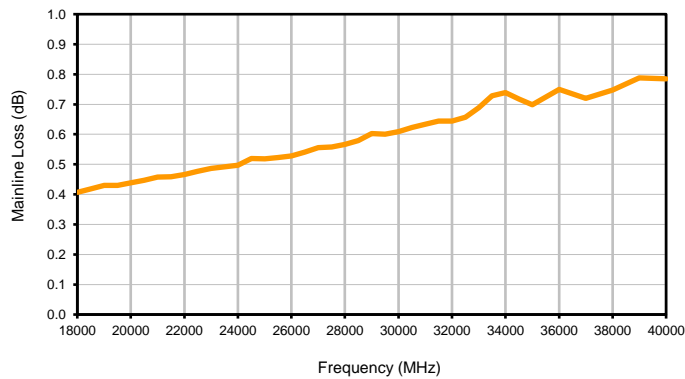

Dual-Directional Coupler

Typical Performance Curves

ZDDC30-K1844+

Mainline Loss

Coupling

Directivity

Return Loss