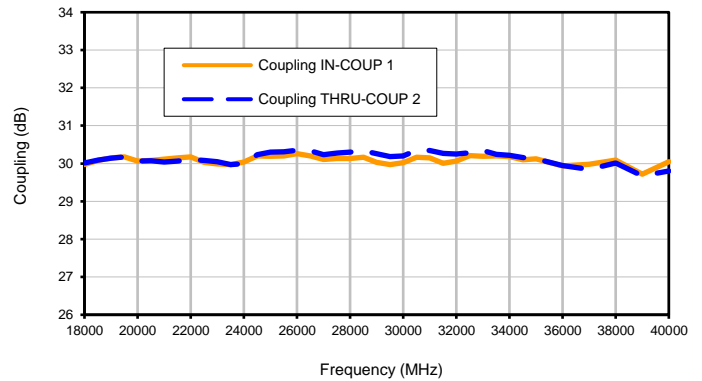

Dual-Directional Coupler

Typical Performance Curves

ZDDC30-K1844+

Mainline Loss

Coupling

Directivity

Return Loss