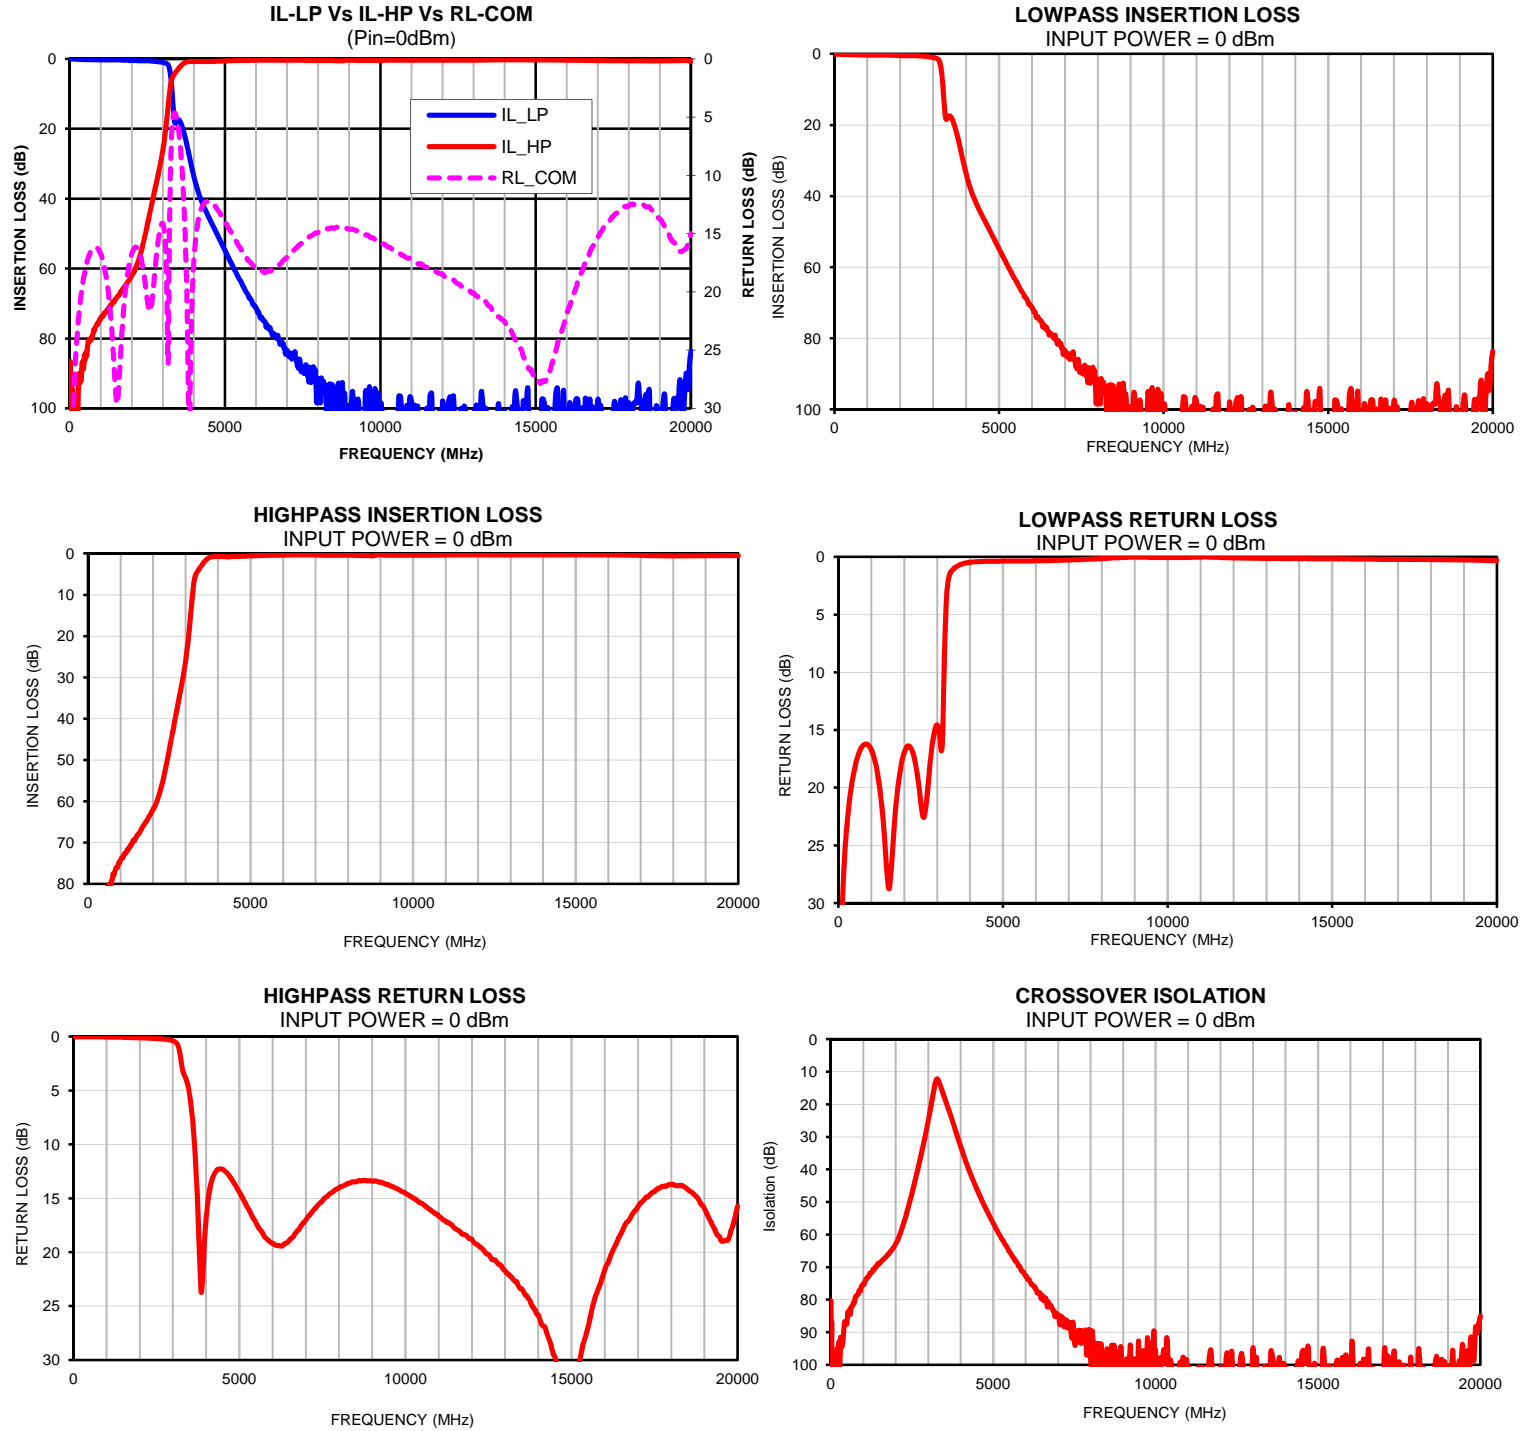

# Suspended substrate stripline Diplexer

# ZDSS-3G4G-S+

## Typical Performance Curves

P.O. Box 350166, Brooklyn, New York 11235-0003 (718) 934-4500 • Fax (718) 332-4661 For detailed performance specs & shopping online see Mini-Circuits web site  
The Design Engineers Search Engine Provides ACTUAL Data Instantly From MINI-CIRCUITS At: [www.minicircuits.com](http://www.minicircuits.com)