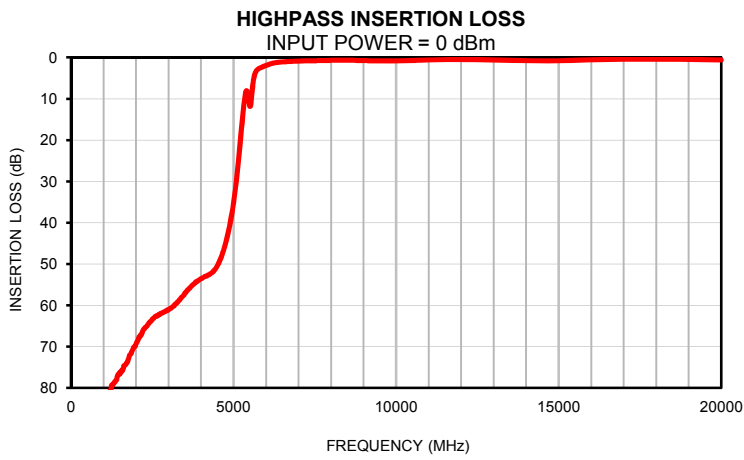

Suspended substrate stripline Diplexer

ZDSS-5G6G+

Typical Performance Curves

P.O. Box 350166, Brooklyn, New York 11235-0003 (718) 934-4500 • Fax (718) 332-4661 For detailed performance specs & shopping online see Mini-Circuits web site
The Design Engineers Search Engine Provides ACTUAL Data Instantly From MINI-CIRCUITS At: www.minicircuits.com