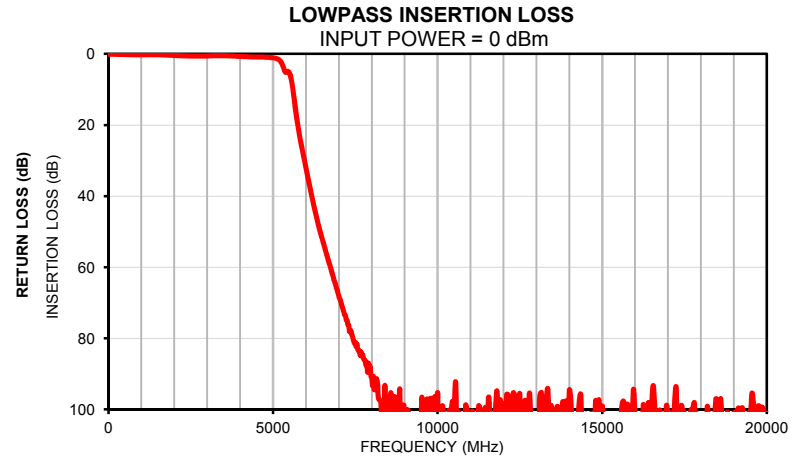

Suspended substrate stripline Diplexer

ZDSS-5G6G+

Typical Performance Curves

P.O. Box 350166, Brooklyn, New York 11235-0003 (718) 934-4500 • Fax (718) 332-4661 For detailed performance specs & shopping online see Mini-Circuits web site
The Design Engineers Search Engine Provides ACTUAL Data Instantly From MINI-CIRCUITS At: www.minicircuits.com

IF/RF MICROWAVE COMPONENTS

REV. OR
ZDSS-5G6G-S+
190201
Page 1 of 1