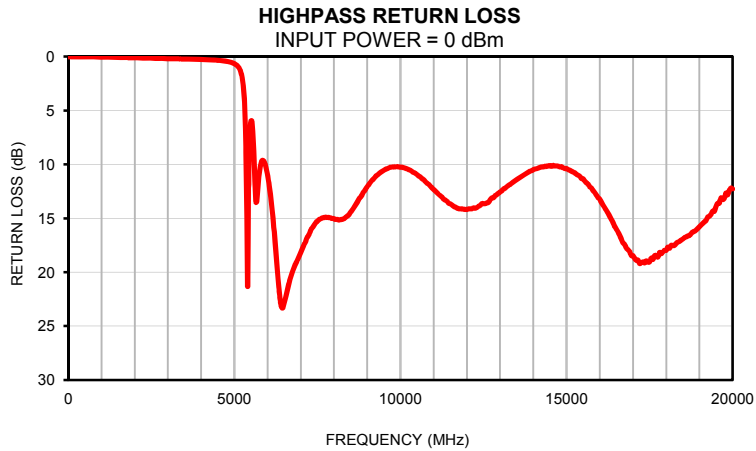

Suspended substrate stripline Diplexer

ZDSS-5G6G+

Typical Performance Curves

P.O. Box 350166, Brooklyn, New York 11235-0003 (718) 934-4500 • Fax (718) 332-4661 For detailed performance specs & shopping online see Mini-Circuits web site
The Design Engineers Search Engine Provides ACTUAL Data Instantly From MINI-CIRCUITS At: www.minicircuits.com