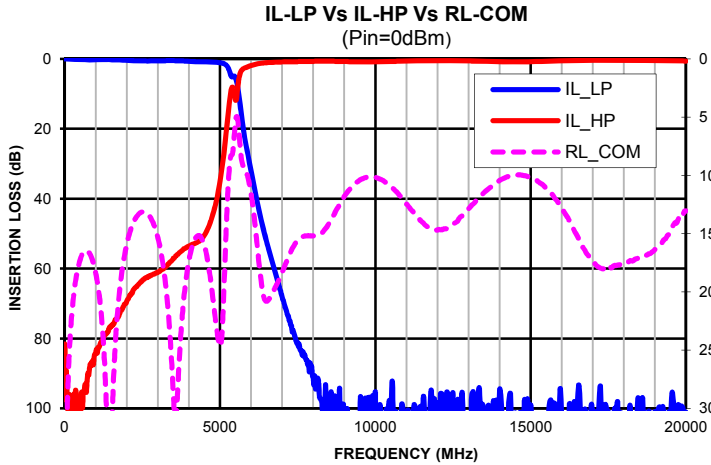

Suspended substrate stripline Diplexer

ZDSS-5G6G+

Typical Performance Curves

P.O. Box 350166, Brooklyn, New York 11235-0003 (718) 934-4500 • Fax (718) 332-4661 For detailed performance specs & shopping online see Mini-Circuits web site
The Design Engineers Search Engine Provides ACTUAL Data Instantly From MINI-CIRCUITS At: www.minicircuits.com

IF/RF MICROWAVE COMPONENTS

REV. OR
ZDSS-5G6G-S+
190201
Page 1 of 1