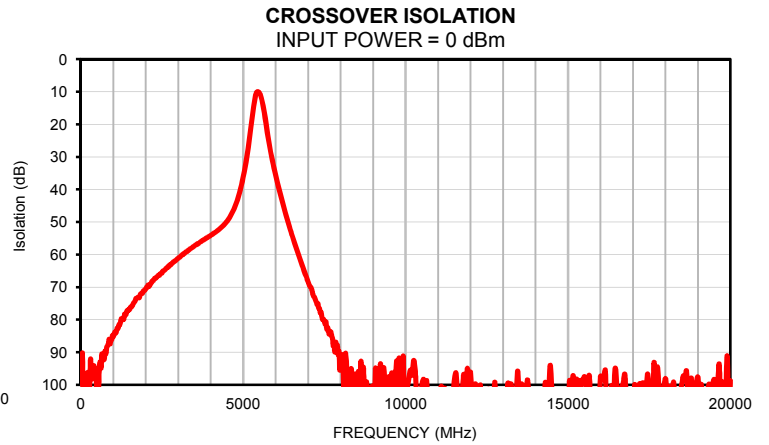

Suspended substrate stripline Diplexer

ZDSS-5G6G+

Typical Performance Curves

P.O. Box 350166, Brooklyn, New York 11235-0003 (718) 934-4500 • Fax (718) 332-4661 For detailed performance specs & shopping online see Mini-Circuits web site
The Design Engineers Search Engine Provides ACTUAL Data Instantly From MINI-CIRCUITS At: www.minicircuits.com