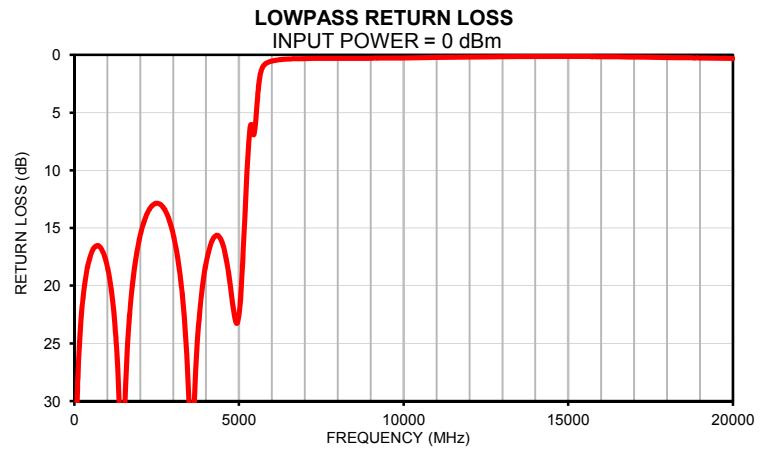

Suspended substrate stripline Diplexer

ZDSS-5G6G+

Typical Performance Curves

P.O. Box 350166, Brooklyn, New York 11235-0003 (718) 934-4500 • Fax (718) 332-4661 For detailed performance specs & shopping online see Mini-Circuits web site
The Design Engineers Search Engine Provides ACTUAL Data Instantly From MINI-CIRCUITS At: www.minicircuits.com