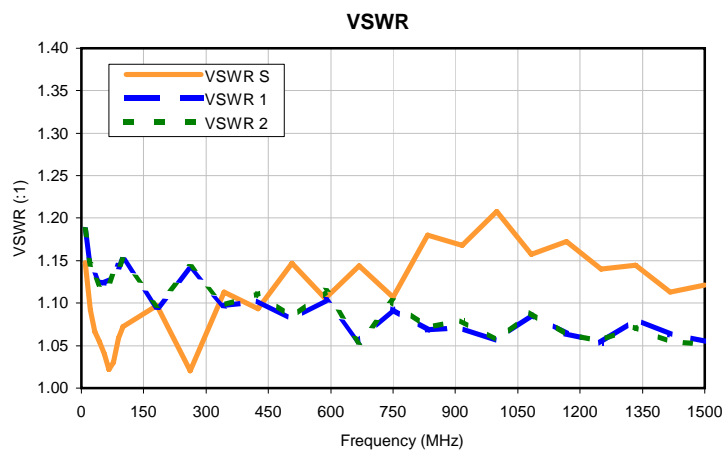

2 Way-0° Power Splitter/Combiner

ZFSC-2-5+

Typical Performance Curves

P.O. Box 350166, Brooklyn, New York 11235-0003 (718) 934-4500 • Fax (718) 332-4661 For detailed performance specs & shopping online see Mini-Circuits web site
The Design Engineers Search Engine Provides ACTUAL Data Instantly From MINI-CIRCUITS At: www.minicircuits.com

IF/RF MICROWAVE COMPONENTS

REV. X3
ZFSC-2-5+
8/12/2010
Page 1 of 1