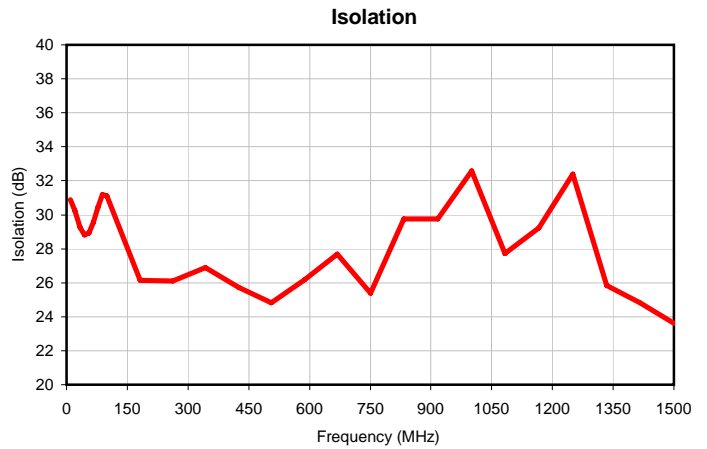

2 Way-0° Power Splitter/Combiner

ZFSC-2-5+

Typical Performance Curves

P.O. Box 350166, Brooklyn, New York 11235-0003 (718) 934-4500 • Fax (718) 332-4661 For detailed performance specs & shopping online see Mini-Circuits web site
The Design Engineers Search Engine Provides ACTUAL Data Instantly From MINI-CIRCUITS At: www.minicircuits.com