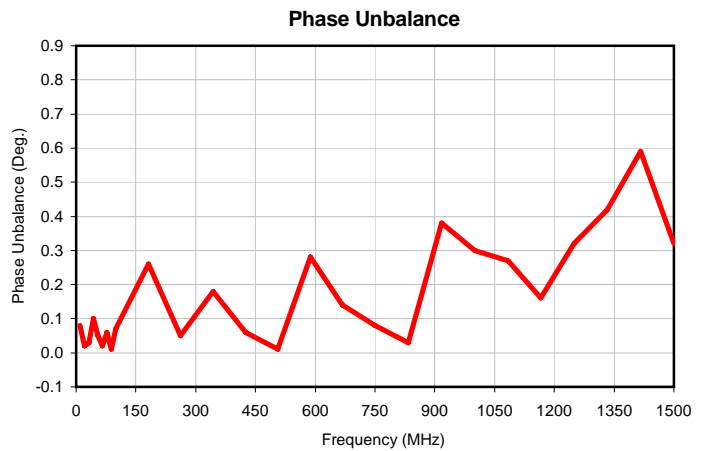

2 Way-0° Power Splitter/Combiner

ZFSC-2-5+

Typical Performance Curves

P.O. Box 350166, Brooklyn, New York 11235-0003 (718) 934-4500 • Fax (718) 332-4661 For detailed performance specs & shopping online see Mini-Circuits web site
The Design Engineers Search Engine Provides ACTUAL Data Instantly From MINI-CIRCUITS At: www.minicircuits.com