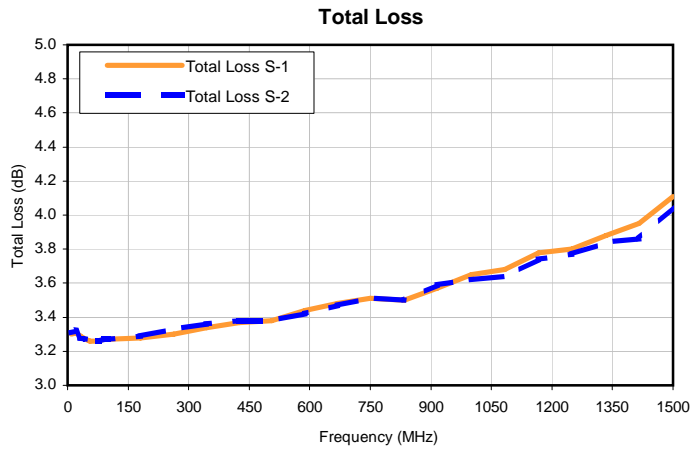

2 Way-0° Power Splitter/Combiner

ZFSC-2-5+

Typical Performance Curves

P.O. Box 350166, Brooklyn, New York 11235-0003 (718) 934-4500 • Fax (718) 332-4661 For detailed performance specs & shopping online see Mini-Circuits web site
The Design Engineers Search Engine Provides ACTUAL Data Instantly From MINI-CIRCUITS At: www.minicircuits.com