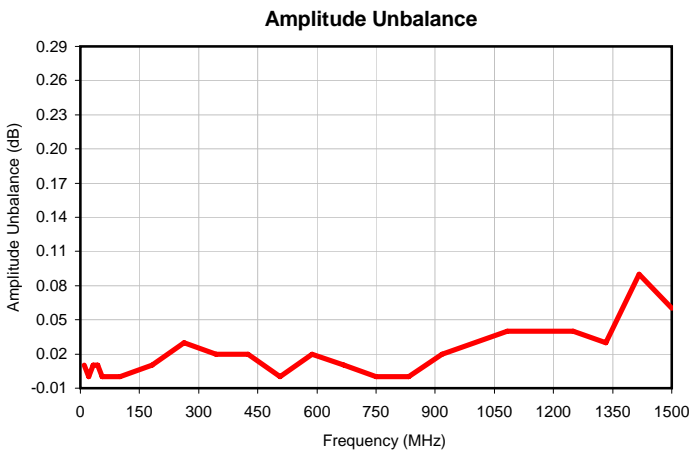

2 Way-0° Power Splitter/Combiner

ZFSC-2-5+

Typical Performance Curves

P.O. Box 350166, Brooklyn, New York 11235-0003 (718) 934-4500 • Fax (718) 332-4661 For detailed performance specs & shopping online see Mini-Circuits web site
The Design Engineers Search Engine Provides ACTUAL Data Instantly From MINI-CIRCUITS At: www.minicircuits.com