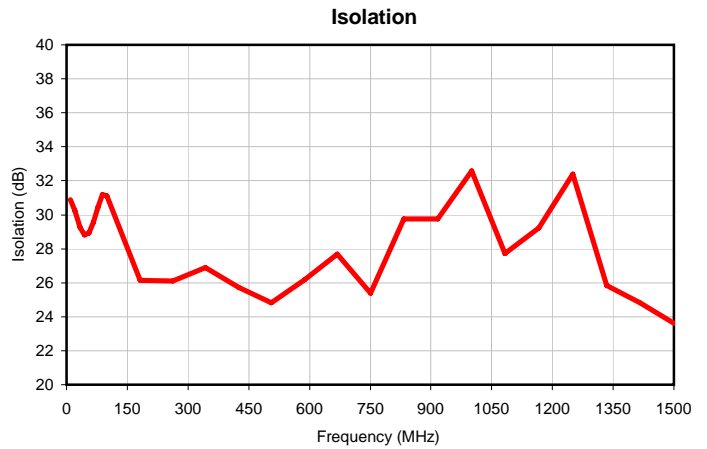

2 Way-0° Power Splitter/Combiner

ZFSC-2-5

Typical Performance Curves

P.O. Box 350166, Brooklyn, New York 11235-0003 • (718) 934-4500 • Fax (718) 332-4661 For detailed performance specs & shopping online see Mini-Circuits web site
The Design Engineers Search Engine Provides ACTUAL Data Instantly From MINI-CIRCUITS At: www.minicircuits.com