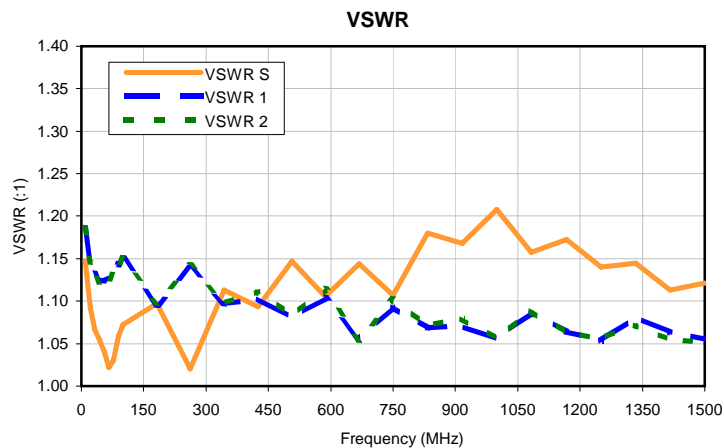

2 Way-0° Power Splitter/Combiner

ZFSC-2-5

Typical Performance Curves

P.O. Box 350166, Brooklyn, New York 11235-0003 • (718) 934-4500 • Fax (718) 332-4661 For detailed performance specs & shopping online see Mini-Circuits web site
The Design Engineers Search Engine Provides ACTUAL Data Instantly From MINI-CIRCUITS At: www.minicircuits.com

IF/RF MICROWAVE COMPONENTS

REV. X3
ZFSC-2-5
8/12/2010
Page 1 of 1