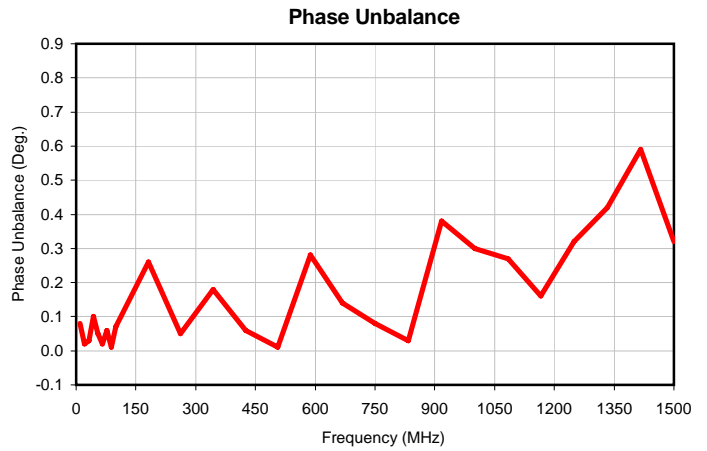

2 Way-0° Power Splitter/Combiner

ZFSC-2-5

Typical Performance Curves

P.O. Box 350166, Brooklyn, New York 11235-0003 • (718) 934-4500 • Fax (718) 332-4661 For detailed performance specs & shopping online see Mini-Circuits web site
The Design Engineers Search Engine Provides ACTUAL Data Instantly From MINI-CIRCUITS At: www.minicircuits.com