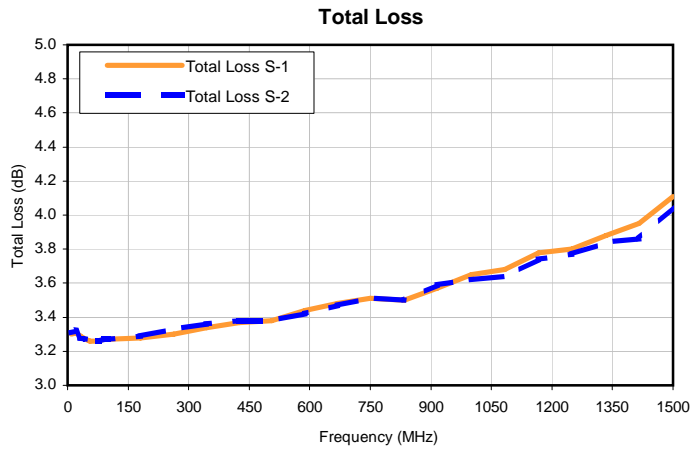

2 Way-0° Power Splitter/Combiner

ZFSC-2-5

Typical Performance Curves

P.O. Box 350166, Brooklyn, New York 11235-0003 • (718) 934-4500 • Fax (718) 332-4661 For detailed performance specs & shopping online see Mini-Circuits web site
The Design Engineers Search Engine Provides ACTUAL Data Instantly From MINI-CIRCUITS At: www.minicircuits.com