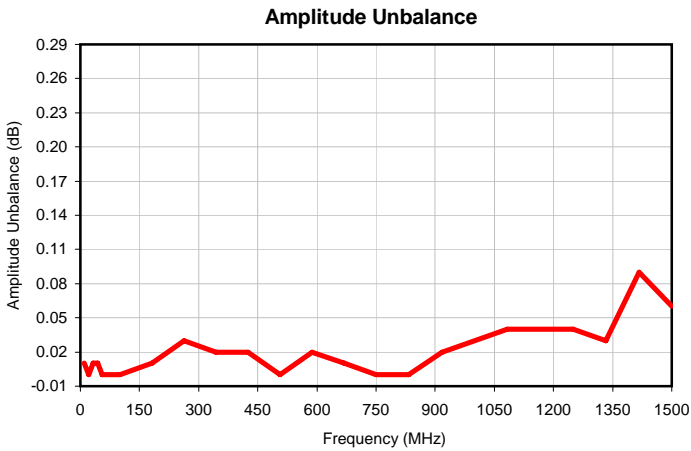

2 Way-0° Power Splitter/Combiner

ZFSC-2-5

Typical Performance Curves

P.O. Box 350166, Brooklyn, New York 11235-0003 • (718) 934-4500 • Fax (718) 332-4661 For detailed performance specs & shopping online see Mini-Circuits web site
The Design Engineers Search Engine Provides ACTUAL Data Instantly From MINI-CIRCUITS At: www.minicircuits.com