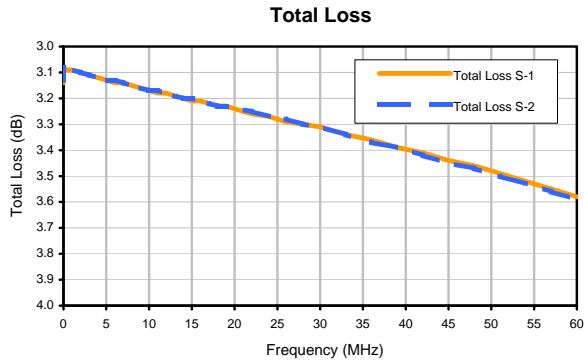

# 2 Way-0° Power Splitter/Combiner

## Typical Performance Curves

REV. X2  
ZFSC-2-6-75  
100711  
Page 1 of 1