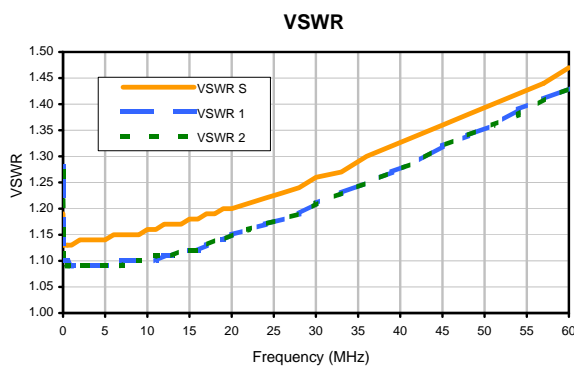

# 2 Way-0° Power Splitter/Combiner

## Typical Performance Curves

REV. X2  
ZFSC-2-6-75  
100711  
Page 1 of 1