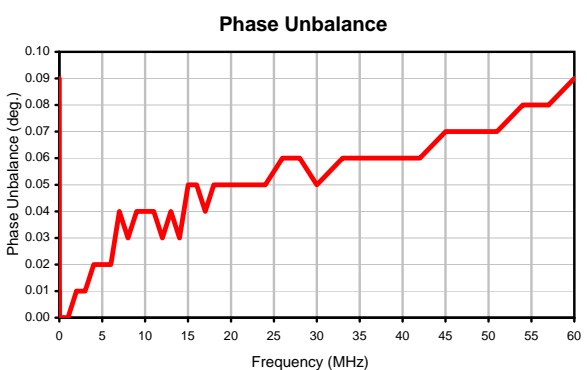

# 2 Way-0° Power Splitter/Combiner

## Typical Performance Curves

REV. X2  
ZFSC-2-6-75  
100711  
Page 1 of 1