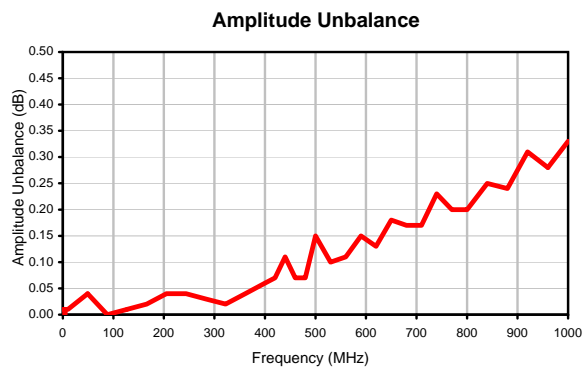

3 Way-0° Power Splitter/Combiner

ZFSC-3-4+

Typical Performance Curves

REV. X2
ZFSC-3-4+
100627
Page 1 of 1