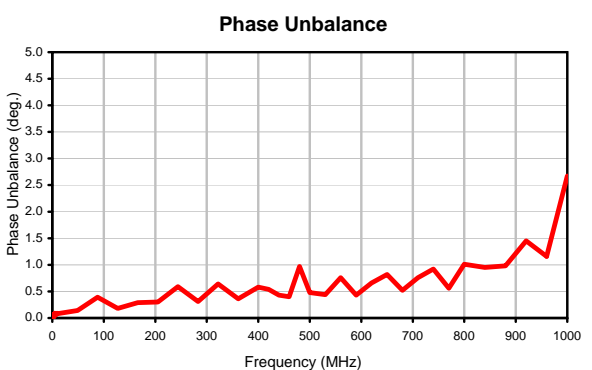

3 Way-0° Power Splitter/Combiner

ZFSC-3-4+

Typical Performance Curves

REV. X2
ZFSC-3-4+
100627
Page 1 of 1