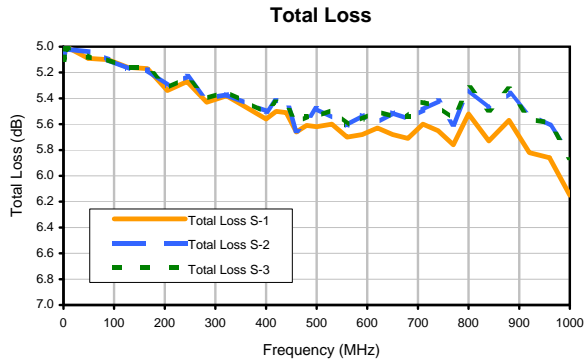

3 Way-0° Power Splitter/Combiner

ZFSC-3-4+

Typical Performance Curves

REV. X2
ZFSC-3-4+
100627
Page 1 of 1