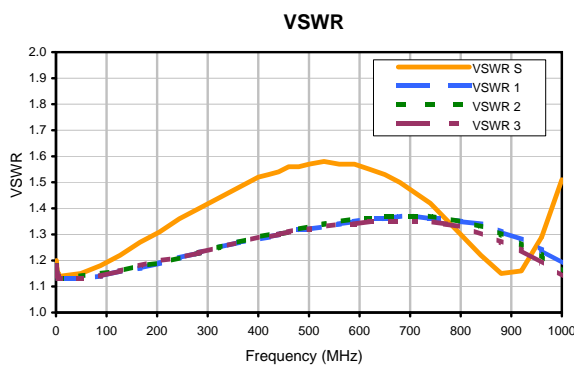

3 Way-0° Power Splitter/Combiner

ZFSC-3-4+

Typical Performance Curves

REV. X2
ZFSC-3-4+
100627
Page 1 of 1