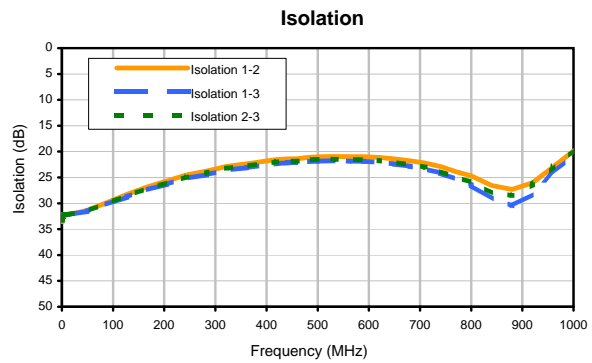

3 Way-0° Power Splitter/Combiner

ZFSC-3-4+

Typical Performance Curves

REV. X2
ZFSC-3-4+
100627
Page 1 of 1