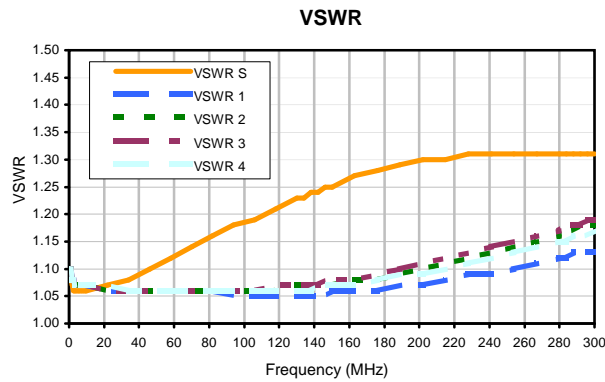

5 Way-0° Power Splitter/Combiner

ZFSC-5-1+

Typical Performance Curves

REV. X2
ZFSC-5-1+
100627
Page 1 of 1

IF/RF MICROWAVE COMPONENTS • ISO 9001 ISO 14001 AS 9100 CERTIFIED RoHS compliant
P.O. Box 350166, Brooklyn, New York 11235-0003 (718) 934-4500 Fax (718) 332-4661