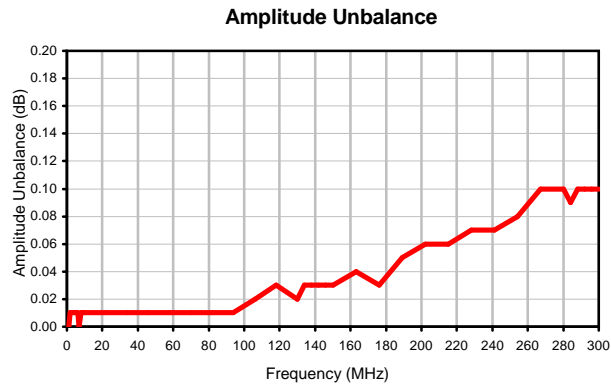

5 Way-0° Power Splitter/Combiner

ZFSC-5-1+

Typical Performance Curves

REV. X2
ZFSC-5-1+
100627
Page 1 of 1

IF/RF MICROWAVE COMPONENTS • ISO 9001 ISO 14001 AS 9100 CERTIFIED RoHS compliant
P.O. Box 350166, Brooklyn, New York 11235-0003 (718) 934-4500 Fax (718) 332-4661