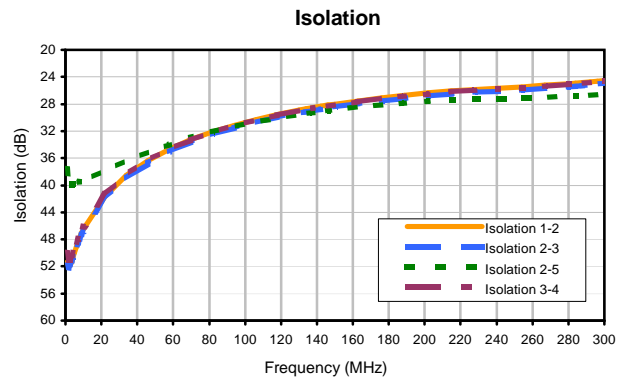

5 Way-0° Power Splitter/Combiner

ZFSC-5-1+

Typical Performance Curves

REV. X2
ZFSC-5-1+
100627
Page 1 of 1

IF/RF MICROWAVE COMPONENTS • ISO 9001 ISO 14001 AS 9100 CERTIFIED RoHS compliant
P.O. Box 350166, Brooklyn, New York 11235-0003 (718) 934-4500 Fax (718) 332-4661