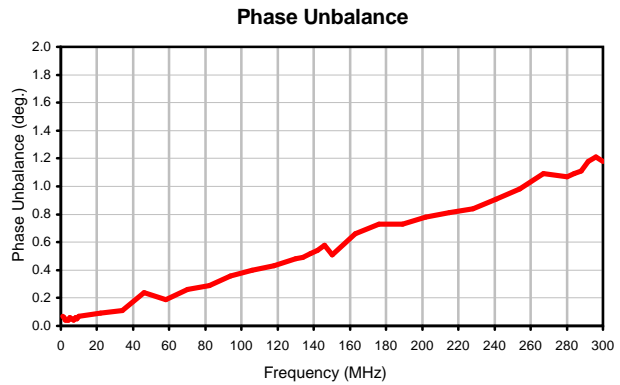

5 Way-0° Power Splitter/Combiner

ZFSC-5-1+

Typical Performance Curves

REV. X2
ZFSC-5-1+
100627
Page 1 of 1

IF/RF MICROWAVE COMPONENTS • ISO 9001 ISO 14001 AS 9100 CERTIFIED RoHS compliant
P.O. Box 350166, Brooklyn, New York 11235-0003 (718) 934-4500 Fax (718) 332-4661