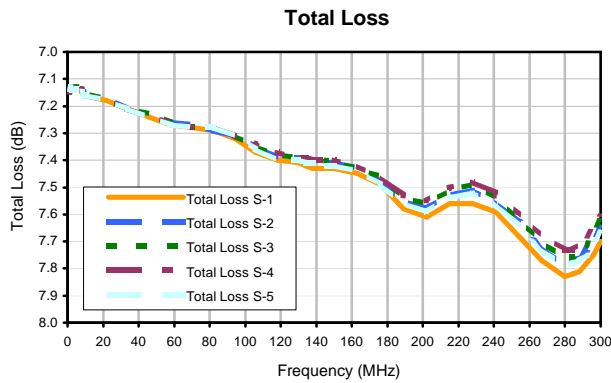

5 Way-0° Power Splitter/Combiner

ZFSC-5-1+

Typical Performance Curves

REV. X2
ZFSC-5-1+
100627
Page 1 of 1

IF/RF MICROWAVE COMPONENTS • ISO 9001 ISO 14001 AS 9100 CERTIFIED RoHS compliant
P.O. Box 350166, Brooklyn, New York 11235-0003 (718) 934-4500 Fax (718) 332-4661