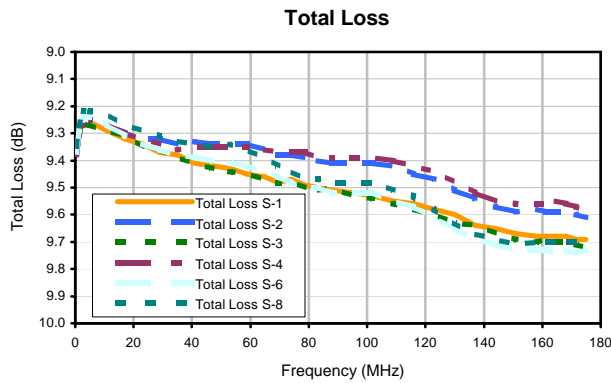

8 Way-0° Power Splitter/Combiner

ZFSC-8-1+

Typical Performance Curves

REV. X2
ZFSC-8-1+
100721
Page 1 of 1

Mini-Circuits®

IF/RF MICROWAVE COMPONENTS • ISO 9001 ISO 14001 AS 9100 CERTIFIED • RoHS compliant
P.O. Box 350166, Brooklyn, New York 11235-0003 (718) 934-4500 Fax (718) 332-4661

The Design Engineers Search Engine finds the model you need, Instantly • For detailed performance specs & shopping online see