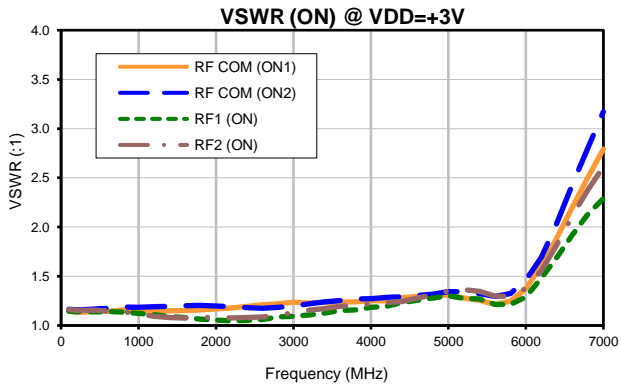

RF Switch SPDT

ZFSWA2R-63DR+

Typical Performance Curves

P.O. Box 350166, Brooklyn, New York 11235-0003 (718) 934-4500 • Fax (718) 332-4661 For detailed performance specs & shopping online see Mini-Circuits web site

The Design Engineers Search Engine Provides ACTUAL Data Instantly From MINI-CIRCUITS At: www.minicircuits.com

IF/RF MICROWAVE COMPONENTS

REV. OR
ZFSWA2R-63DR+
6/8/2016
Page 1 of 2