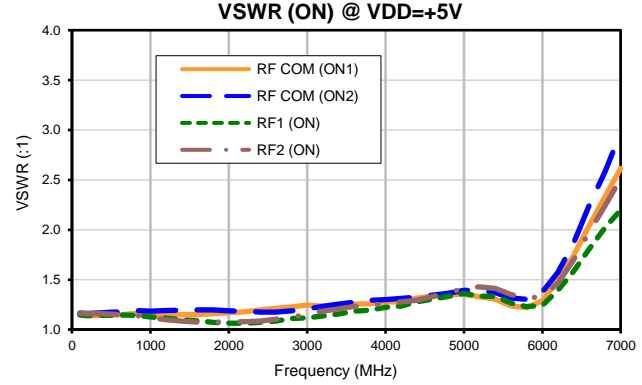

RF Switch SPDT

ZFSWA2R-63DR+

Typical Performance Curves

P.O. Box 350166, Brooklyn, New York 11235-0003 (718) 934-4500 • Fax (718) 332-4661 For detailed performance specs & shopping online see Mini-Circuits web site

The Design Engineers Search Engine Provides ACTUAL Data Instantly From MINI-CIRCUITS At: www.minicircuits.com

IF/RF MICROWAVE COMPONENTS

REV. OR
ZFSWA2R-63DR+
6/8/2016
Page 1 of 2