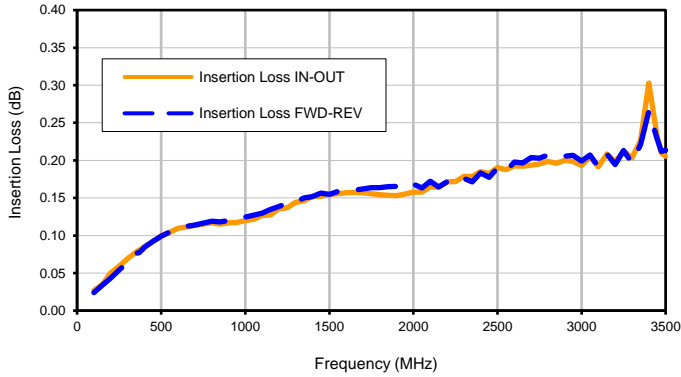

DC PASS Bi-Directional Coupler

ZGBDC20-33H-S+

Typical Performance Curves

Insertion Loss

Coupling

Directivity

Return Loss