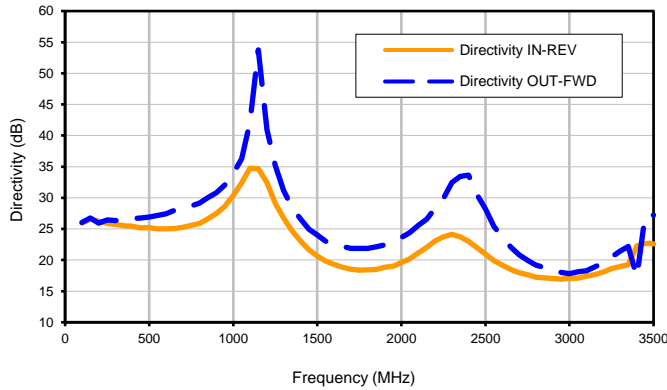

DC PASS Bi-Directional Coupler

ZGBDC20-33H-S+

Typical Performance Curves

Insertion Loss

Coupling

Directivity

Return Loss