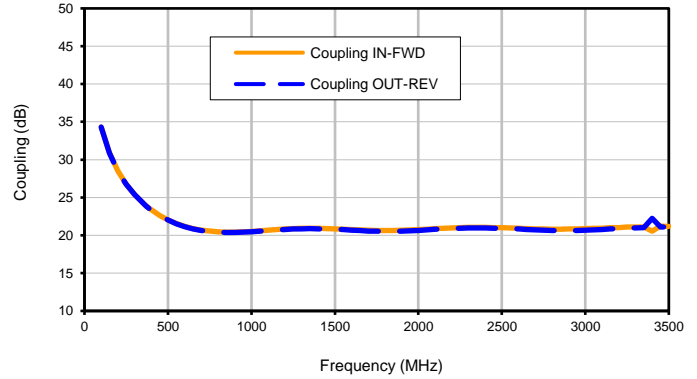

DC PASS Bi-Directional Coupler

ZGBDC20-33H-S+

Typical Performance Curves

Insertion Loss

Coupling

Directivity

Return Loss