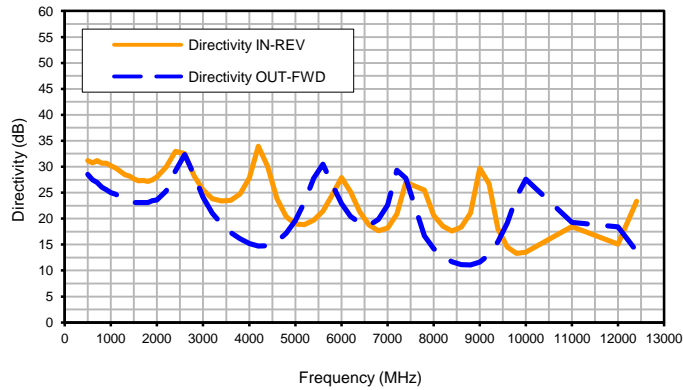

DC PASS Bi-Directional Coupler

ZGBDC35-93HP+

Typical Performance Curves

Insertion Loss

Coupling

Directivity

Return Loss