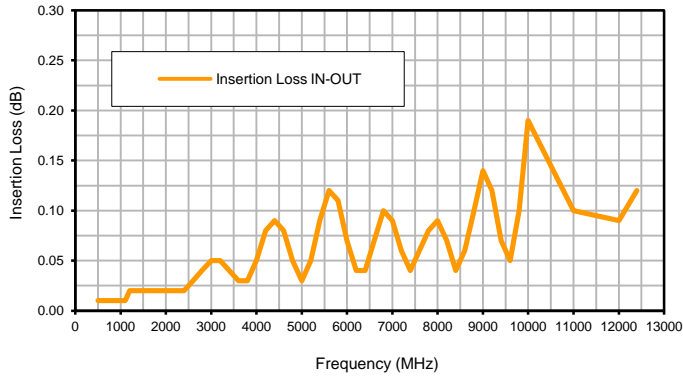

DC PASS Bi-Directional Coupler

ZGBDC35-93HP+

Typical Performance Curves

Insertion Loss

Coupling

Directivity

Return Loss