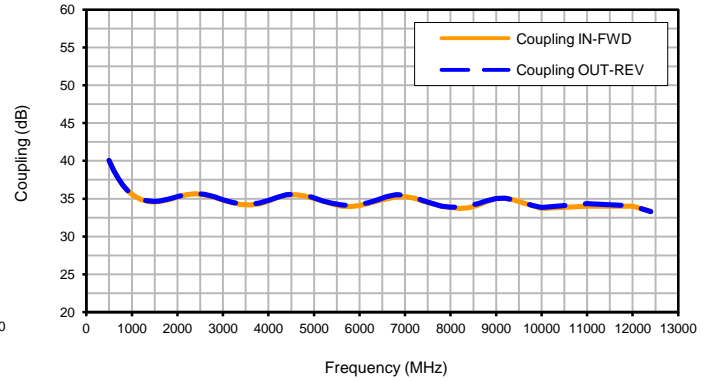

DC PASS Bi-Directional Coupler

ZGBDC35-93HP+

Typical Performance Curves

Insertion Loss

Coupling

Directivity

Return Loss