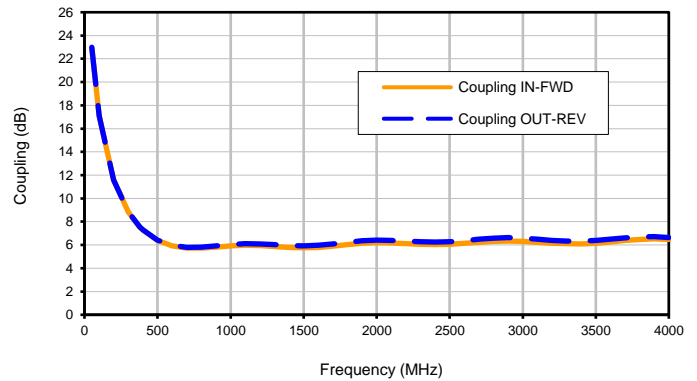

Bi-Directional Coupler

Typical Performance Curves

ZGBDC6-372HP+

Insertion Loss

Coupling

Directivity

Return Loss