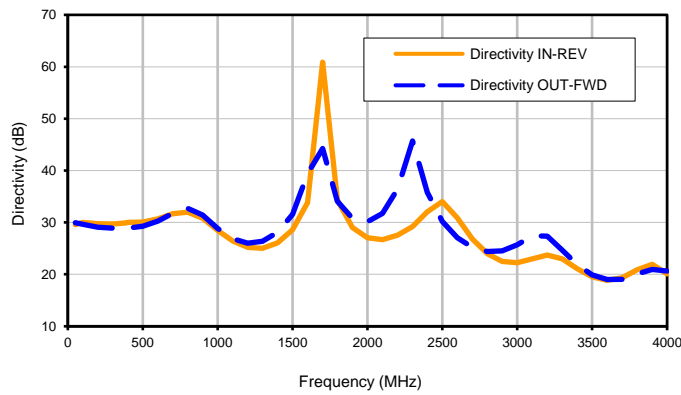

Bi-Directional Coupler

Typical Performance Curves

ZGBDC6-372HP+

Insertion Loss

Coupling

Directivity

Return Loss