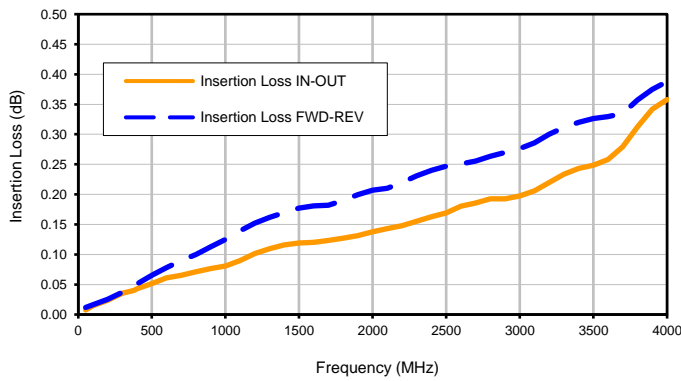

Bi-Directional Coupler

Typical Performance Curves

ZGBDC6-372HP+

Insertion Loss

Coupling

Directivity

Return Loss