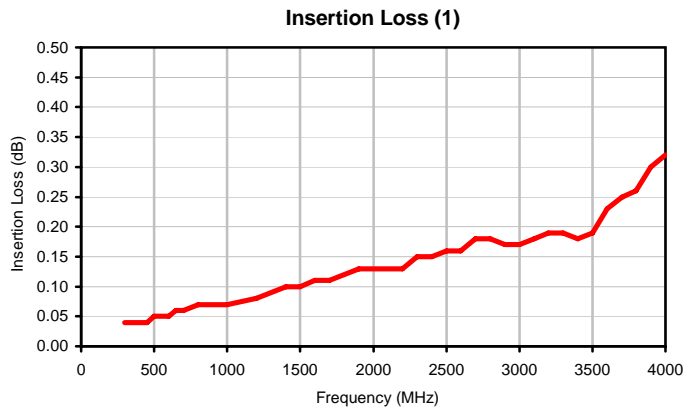

# Directional Coupler

# ZGDC10-362HP+

## Typical Performance Curves

(1) Does not include coupling loss