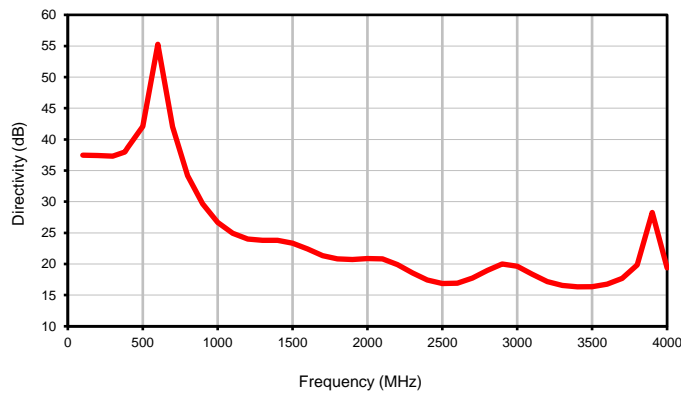

Directional Coupler

Typical Performance Curves

ZGDC20-372HP+

Insertion Loss

Coupling

Directivity

Return Loss