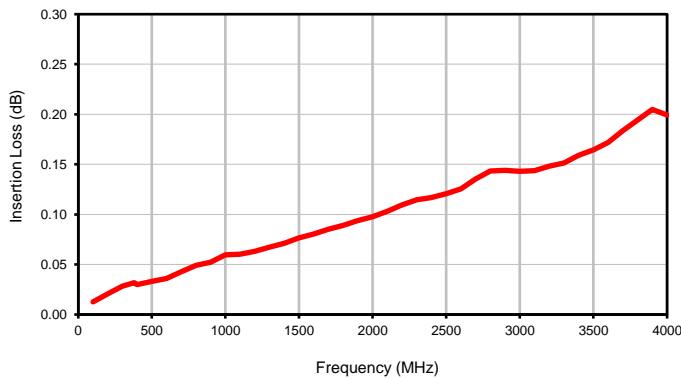

Directional Coupler

Typical Performance Curves

ZGDC20-372HP+

Insertion Loss

Coupling

Directivity

Return Loss