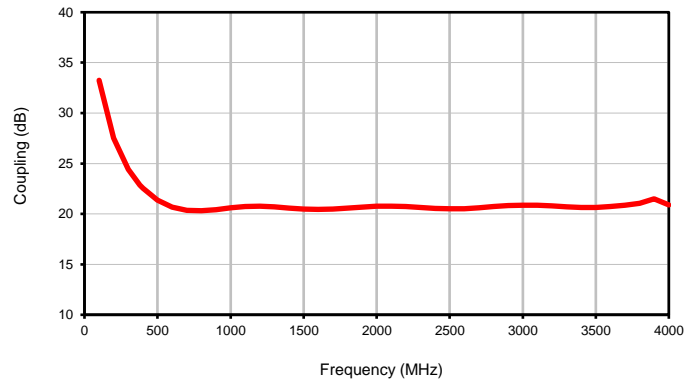

Directional Coupler

Typical Performance Curves

ZGDC20-372HP+

Insertion Loss

Coupling

Directivity

Return Loss