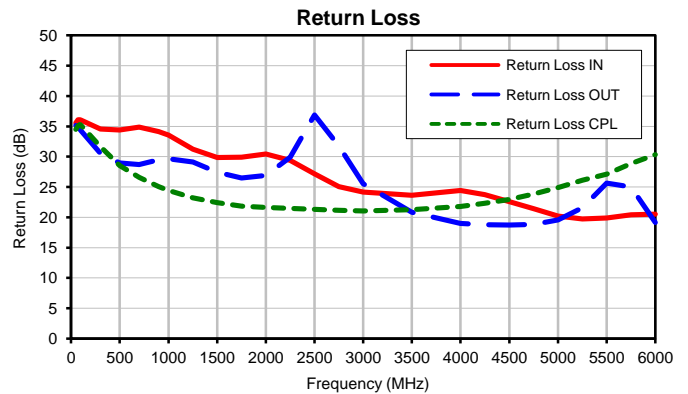

Directional Coupler

ZHDC-10-63+

Typical Performance Curves

P.O. Box 350166, Brooklyn, New York 11235-0003 (718) 934-4500 • Fax (718) 332-4661 For detailed performance specs & shopping online see Mini-Circuits web site