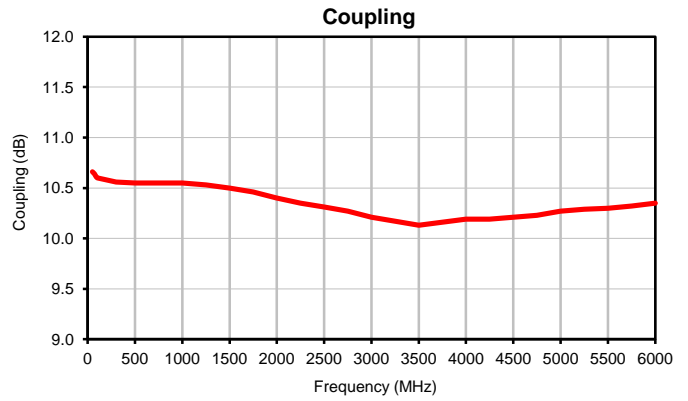

Directional Coupler

ZHDC-10-63+

Typical Performance Curves

P.O. Box 350166, Brooklyn, New York 11235-0003 (718) 934-4500 • Fax (718) 332-4661 For detailed performance specs & shopping online see Mini-Circuits web site