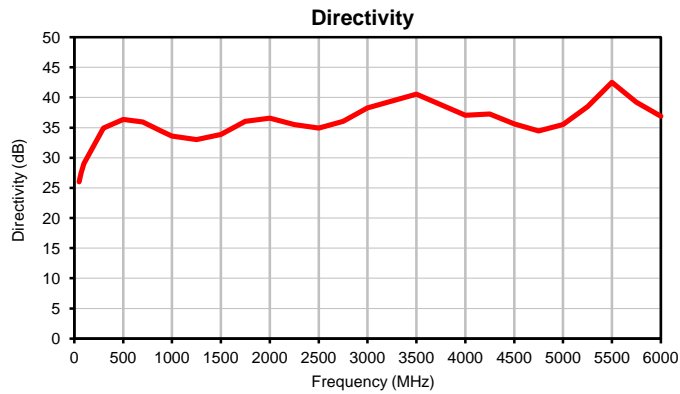

Directional Coupler

ZHDC-10-63+

Typical Performance Curves

P.O. Box 350166, Brooklyn, New York 11235-0003 (718) 934-4500 • Fax (718) 332-4661 For detailed performance specs & shopping online see Mini-Circuits web site