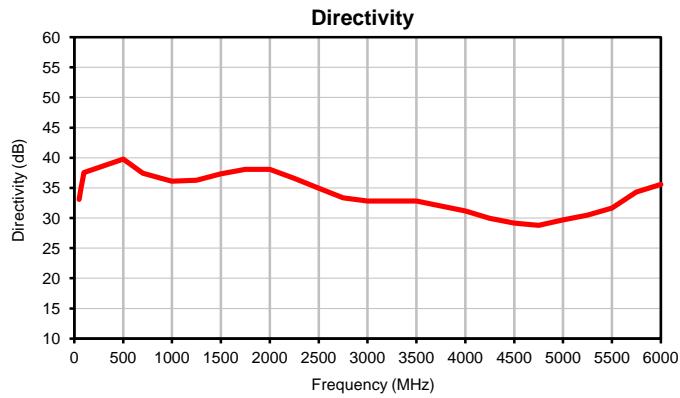

Directional Coupler

ZHDC-16-63+

Typical Performance Curves

P.O. Box 350166, Brooklyn, New York 11235-0003 (718) 934-4500 • Fax (718) 332-4661 For detailed performance specs & shopping online see Mini-Circuits web site