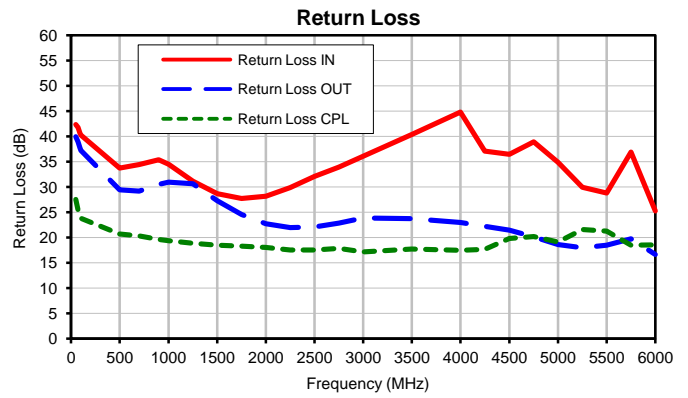

Directional Coupler

ZHDC-16-63+

Typical Performance Curves

P.O. Box 350166, Brooklyn, New York 11235-0003 (718) 934-4500 • Fax (718) 332-4661 For detailed performance specs & shopping online see Mini-Circuits web site