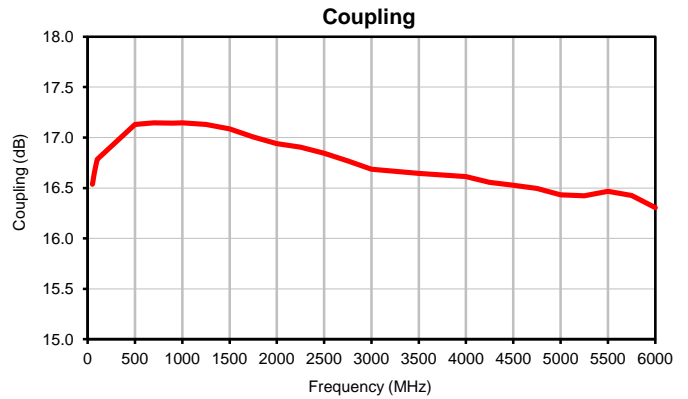

Directional Coupler

ZHDC-16-63+

Typical Performance Curves

P.O. Box 350166, Brooklyn, New York 11235-0003 (718) 934-4500 • Fax (718) 332-4661 For detailed performance specs & shopping online see Mini-Circuits web site