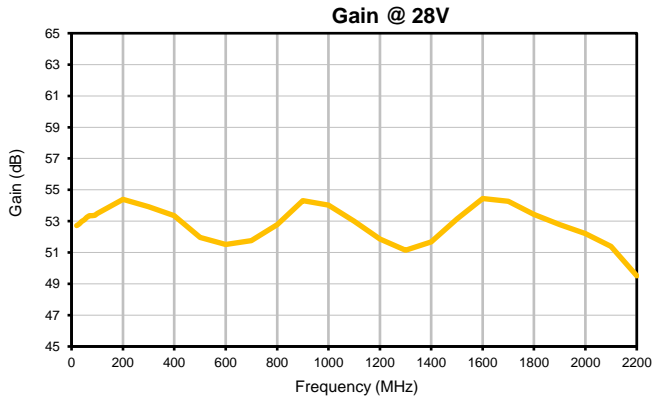

## Typical Performance Curves

ZHL-20W-202-S+

P.O. Box 350166, Brooklyn, New York 11235-0003 (718) 934-4500 • Fax (718) 332-4661 For detailed performance specs & shopping online see Mini-Circuits web site  
The Design Engineers Search Engine Provides ACTUAL Data Instantly From MINI-CIRCUITS At: www.minicircuits.com