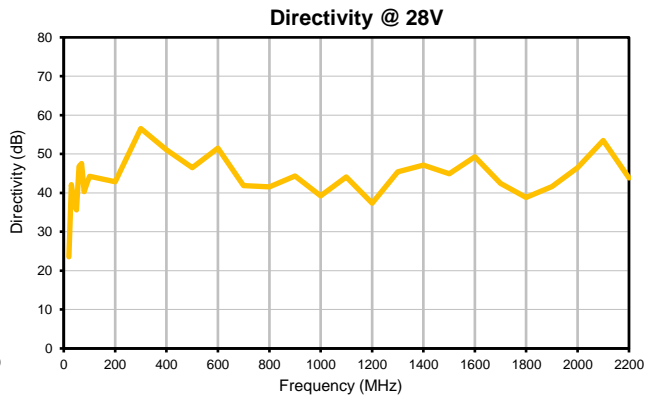

## Typical Performance Curves

ZHL-20W-202-S+

P.O. Box 350166, Brooklyn, New York 11235-0003 (718) 934-4500 • Fax (718) 332-4661 For detailed performance specs & shopping online see Mini-Circuits web site  
The Design Engineers Search Engine Provides ACTUAL Data Instantly From MINI-CIRCUITS At: www.minicircuits.com