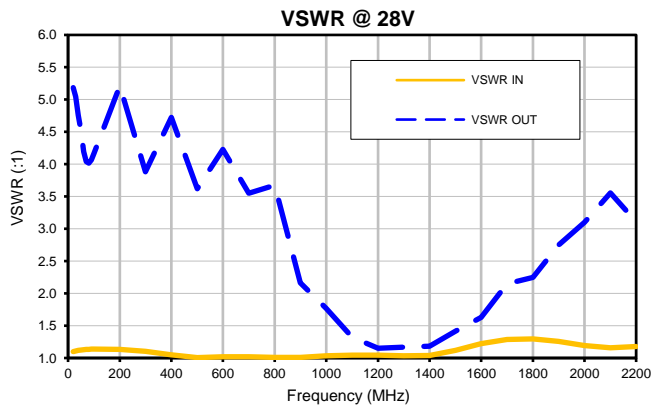

## Typical Performance Curves

ZHL-20W-202-S+

P.O. Box 350166, Brooklyn, New York 11235-0003 (718) 934-4500 • Fax (718) 332-4661 For detailed performance specs & shopping online see Mini-Circuits web site  
The Design Engineers Search Engine Provides ACTUAL Data Instantly From MINI-CIRCUITS At: www.minicircuits.com