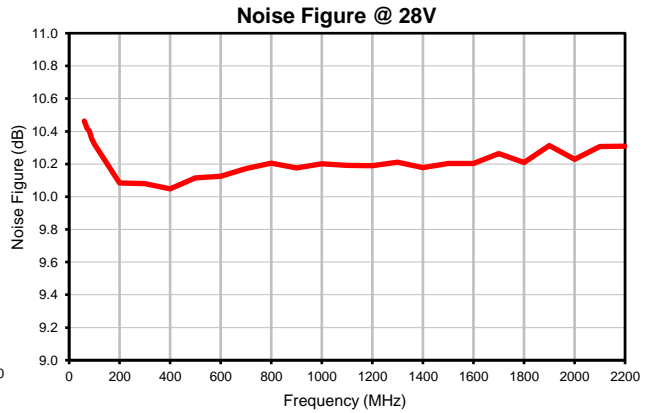

## Typical Performance Curves

ZHL-20W-202-S+

P.O. Box 350166, Brooklyn, New York 11235-0003 (718) 934-4500 • Fax (718) 332-4661 For detailed performance specs & shopping online see Mini-Circuits web site  
The Design Engineers Search Engine Provides ACTUAL Data Instantly From MINI-CIRCUITS At: www.minicircuits.com