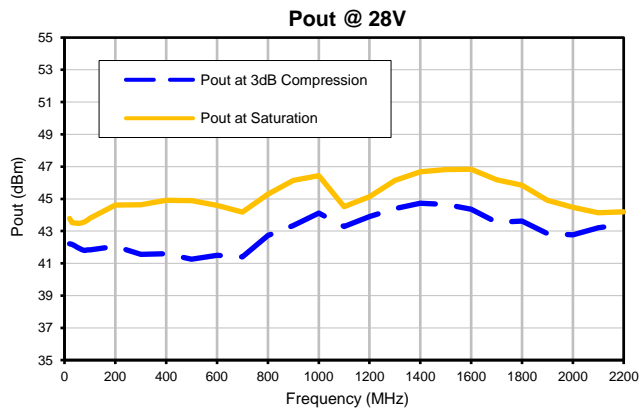

## Typical Performance Curves

ZHL-20W-202-S+

P.O. Box 350166, Brooklyn, New York 11235-0003 (718) 934-4500 • Fax (718) 332-4661 For detailed performance specs & shopping online see Mini-Circuits web site  
The Design Engineers Search Engine Provides ACTUAL Data Instantly From MINI-CIRCUITS At: www.minicircuits.com