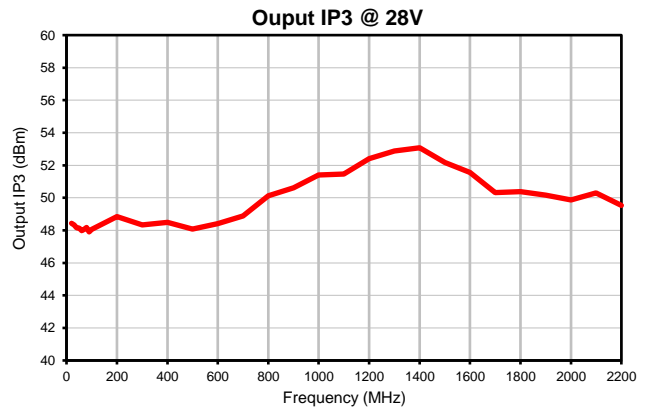

## Typical Performance Curves

ZHL-20W-202-S+

P.O. Box 350166, Brooklyn, New York 11235-0003 (718) 934-4500 • Fax (718) 332-4661 For detailed performance specs & shopping online see Mini-Circuits web site  
The Design Engineers Search Engine Provides ACTUAL Data Instantly From MINI-CIRCUITS At: www.minicircuits.com