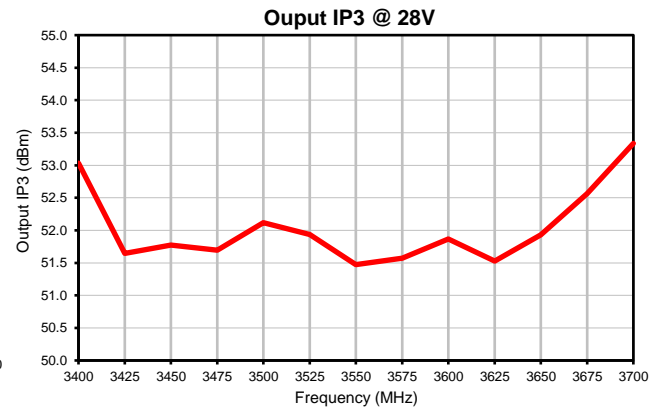

High Power Amplifier

Typical Performance Curves

ZHL-40W-372-S+

P.O. Box 350166, Brooklyn, New York 11235-0003 (718) 934-4500 • Fax (718) 332-4661 For detailed performance specs & shopping online see Mini-Circuits web site
 The Design Engineers Search Engine Provides ACTUAL Data Instantly From MINI-CIRCUITS At: www.minicircuits.com