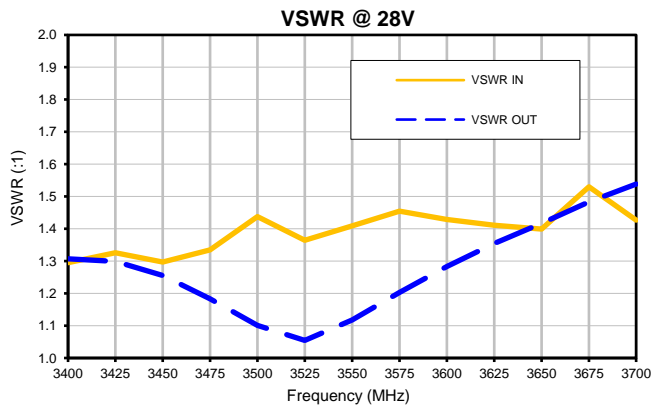

High Power Amplifier

Typical Performance Curves

ZHL-40W-372-S+

P.O. Box 350166, Brooklyn, New York 11235-0003 (718) 934-4500 • Fax (718) 332-4661 For detailed performance specs & shopping online see Mini-Circuits web site
 The Design Engineers Search Engine Provides ACTUAL Data Instantly From MINI-CIRCUITS At: www.minicircuits.com

IF/RF MICROWAVE COMPONENTS

REV. OR
 ZHL-40W-372-S+
 5/24/2019
 Page 1 of 1