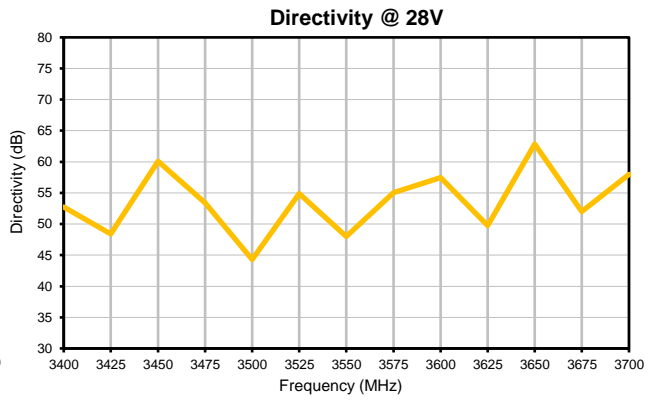

High Power Amplifier

Typical Performance Curves

ZHL-40W-372-S+

P.O. Box 350166, Brooklyn, New York 11235-0003 (718) 934-4500 • Fax (718) 332-4661 For detailed performance specs & shopping online see Mini-Circuits web site
 The Design Engineers Search Engine Provides ACTUAL Data Instantly From MINI-CIRCUITS At: www.minicircuits.com