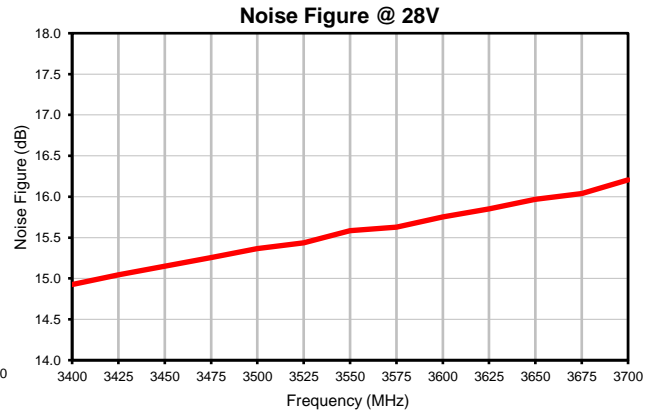

High Power Amplifier

Typical Performance Curves

ZHL-40W-372-S+

P.O. Box 350166, Brooklyn, New York 11235-0003 (718) 934-4500 • Fax (718) 332-4661 For detailed performance specs & shopping online see Mini-Circuits web site
 The Design Engineers Search Engine Provides ACTUAL Data Instantly From MINI-CIRCUITS At: www.minicircuits.com