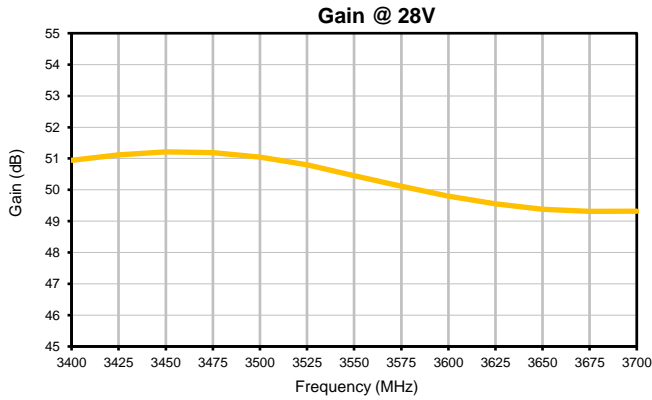

High Power Amplifier

Typical Performance Curves

ZHL-40W-372-S+

P.O. Box 350166, Brooklyn, New York 11235-0003 (718) 934-4500 • Fax (718) 332-4661 For detailed performance specs & shopping online see Mini-Circuits web site
 The Design Engineers Search Engine Provides ACTUAL Data Instantly From MINI-CIRCUITS At: www.minicircuits.com