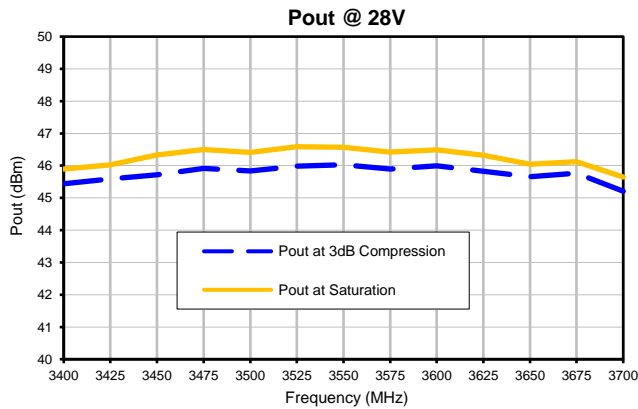

High Power Amplifier

Typical Performance Curves

ZHL-40W-372-S+

P.O. Box 350166, Brooklyn, New York 11235-0003 (718) 934-4500 • Fax (718) 332-4661 For detailed performance specs & shopping online see Mini-Circuits web site
 The Design Engineers Search Engine Provides ACTUAL Data Instantly From MINI-CIRCUITS At: www.minicircuits.com