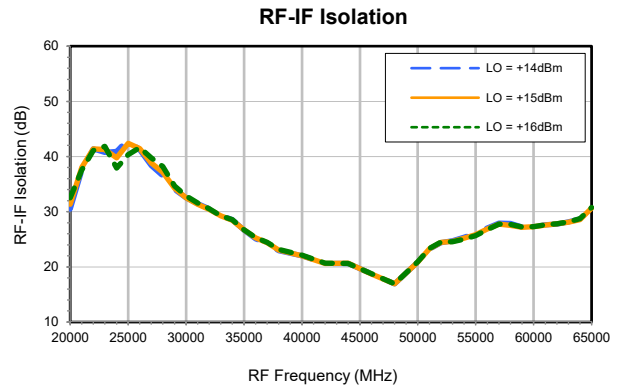

Frequency Mixer

ZMDB-653H-E+

Typical Performance Curves

P.O. Box 350166, Brooklyn, New York 11235-0003 (718) 934-4500 • Fax (718) 332-4661 For detailed performance specs & shopping online see Mini-Circuits web site
 The Design Engineers Search Engine Provides ACTUAL Data Instantly From MINI-CIRCUITS At: www.minicircuits.com

IF/RF MICROWAVE COMPONENTS

REV. OR
 ZMDB-65H-E+
 8/29/2022
 Page 1 of 2

Frequency Mixer

ZMDB-653H-E+

Typical Performance Curves

P.O. Box 350166, Brooklyn, New York 11235-0003 (718) 934-4500 • Fax (718) 332-4661 For detailed performance specs & shopping online see Mini-Circuits web site