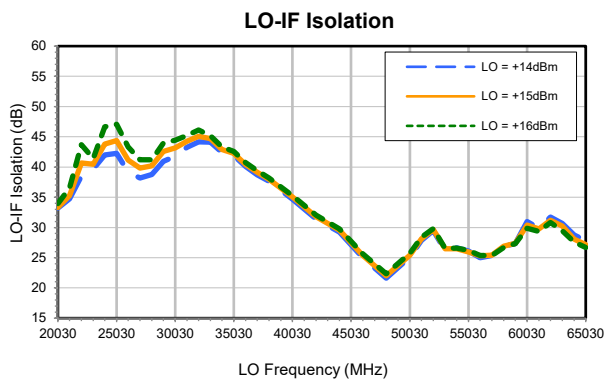

Frequency Mixer

ZMDB-653H-E+

Typical Performance Curves

P.O. Box 350166, Brooklyn, New York 11235-0003 (718) 934-4500 • Fax (718) 332-4661 For detailed performance specs & shopping online see Mini-Circuits web site
 The Design Engineers Search Engine Provides ACTUAL Data Instantly From MINI-CIRCUITS At: www.minicircuits.com

IF/RF MICROWAVE COMPONENTS

REV. OR
 ZMDB-65H-E+
 8/29/2022
 Page 1 of 2

Frequency Mixer

ZMDB-653H-E+

Typical Performance Curves

P.O. Box 350166, Brooklyn, New York 11235-0003 (718) 934-4500 • Fax (718) 332-4661 For detailed performance specs & shopping online see Mini-Circuits web site