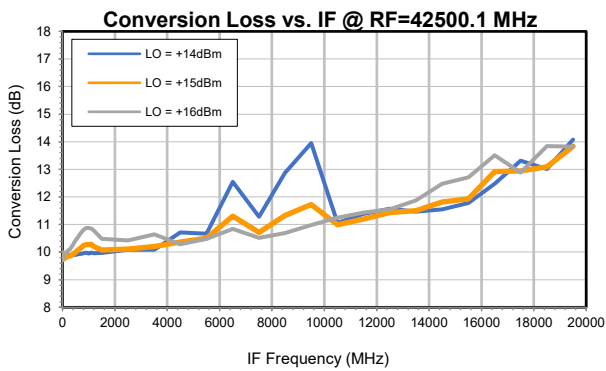

Frequency Mixer

ZMDB-653H-E+

Typical Performance Curves

P.O. Box 350166, Brooklyn, New York 11235-0003 (718) 934-4500 • Fax (718) 332-4661 For detailed performance specs & shopping online see Mini-Circuits web site
 The Design Engineers Search Engine Provides ACTUAL Data Instantly From MINI-CIRCUITS At: www.minicircuits.com

IF/RF MICROWAVE COMPONENTS

REV. OR
 ZMDB-65H-E+
 8/29/2022
 Page 1 of 2

Frequency Mixer

ZMDB-653H-E+

Typical Performance Curves

P.O. Box 350166, Brooklyn, New York 11235-0003 (718) 934-4500 • Fax (718) 332-4661 For detailed performance specs & shopping online see Mini-Circuits web site