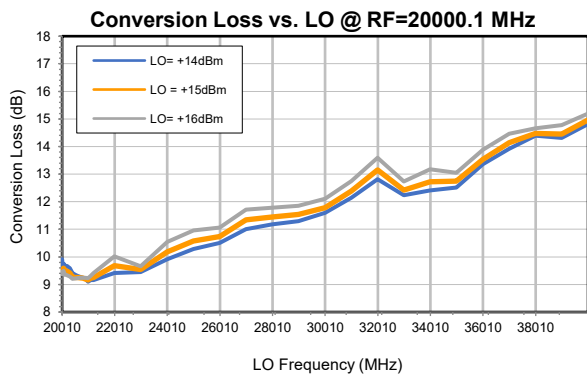

Frequency Mixer

ZMDB-653H-E+

Typical Performance Curves

P.O. Box 350166, Brooklyn, New York 11235-0003 (718) 934-4500 • Fax (718) 332-4661 For detailed performance specs & shopping online see Mini-Circuits web site
 The Design Engineers Search Engine Provides ACTUAL Data Instantly From MINI-CIRCUITS At: www.minicircuits.com

IF/RF MICROWAVE COMPONENTS

REV. OR
 ZMDB-65H-E+
 8/29/2022
 Page 1 of 2

Frequency Mixer

ZMDB-653H-E+

Typical Performance Curves

P.O. Box 350166, Brooklyn, New York 11235-0003 (718) 934-4500 • Fax (718) 332-4661 For detailed performance specs & shopping online see Mini-Circuits web site