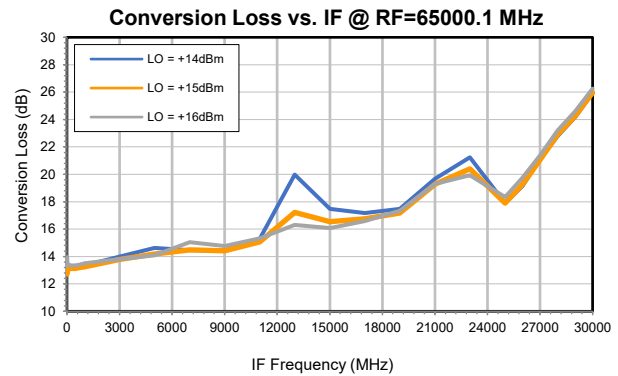

Frequency Mixer

ZMDB-653H-E+

Typical Performance Curves

P.O. Box 350166, Brooklyn, New York 11235-0003 (718) 934-4500 • Fax (718) 332-4661 For detailed performance specs & shopping online see Mini-Circuits web site
 The Design Engineers Search Engine Provides ACTUAL Data Instantly From MINI-CIRCUITS At: www.minicircuits.com

IF/RF MICROWAVE COMPONENTS

REV. OR
 ZMDB-65H-E+
 8/29/2022
 Page 1 of 2

Frequency Mixer

ZMDB-653H-E+

Typical Performance Curves

P.O. Box 350166, Brooklyn, New York 11235-0003 (718) 934-4500 • Fax (718) 332-4661 For detailed performance specs & shopping online see Mini-Circuits web site