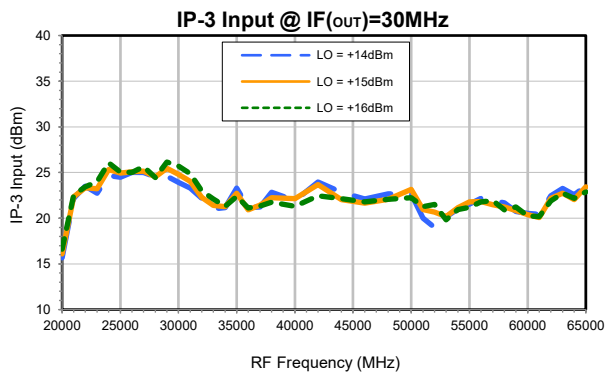

Frequency Mixer

ZMDB-653H-E+

Typical Performance Curves

P.O. Box 350166, Brooklyn, New York 11235-0003 (718) 934-4500 • Fax (718) 332-4661 For detailed performance specs & shopping online see Mini-Circuits web site
 The Design Engineers Search Engine Provides ACTUAL Data Instantly From MINI-CIRCUITS At: www.minicircuits.com

IF/RF MICROWAVE COMPONENTS

REV. OR
 ZMDB-65H-E+
 8/29/2022
 Page 1 of 2

Frequency Mixer

ZMDB-653H-E+

Typical Performance Curves

P.O. Box 350166, Brooklyn, New York 11235-0003 (718) 934-4500 • Fax (718) 332-4661 For detailed performance specs & shopping online see Mini-Circuits web site