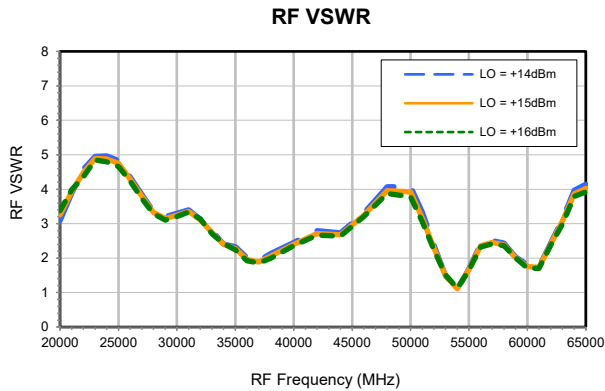

Frequency Mixer

ZMDB-653H-E+

Typical Performance Curves

P.O. Box 350166, Brooklyn, New York 11235-0003 (718) 934-4500 • Fax (718) 332-4661 For detailed performance specs & shopping online see Mini-Circuits web site
 The Design Engineers Search Engine Provides ACTUAL Data Instantly From MINI-CIRCUITS At: www.minicircuits.com

IF/RF MICROWAVE COMPONENTS

REV. OR
 ZMDB-65H-E+
 8/29/2022
 Page 1 of 2

Frequency Mixer

ZMDB-653H-E+

Typical Performance Curves

P.O. Box 350166, Brooklyn, New York 11235-0003 (718) 934-4500 • Fax (718) 332-4661 For detailed performance specs & shopping online see Mini-Circuits web site