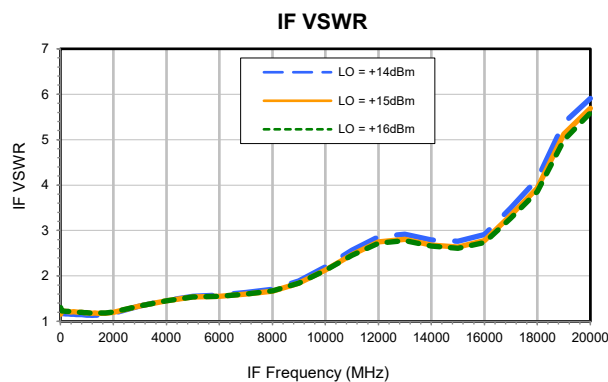

Frequency Mixer

ZMDB-653H-E+

Typical Performance Curves

P.O. Box 350166, Brooklyn, New York 11235-0003 (718) 934-4500 • Fax (718) 332-4661 For detailed performance specs & shopping online see Mini-Circuits web site
 The Design Engineers Search Engine Provides ACTUAL Data Instantly From MINI-CIRCUITS At: www.minicircuits.com

IF/RF MICROWAVE COMPONENTS

REV. OR
 ZMDB-65H-E+
 8/29/2022
 Page 1 of 2

Frequency Mixer

ZMDB-653H-E+

Typical Performance Curves

P.O. Box 350166, Brooklyn, New York 11235-0003 (718) 934-4500 • Fax (718) 332-4661 For detailed performance specs & shopping online see Mini-Circuits web site