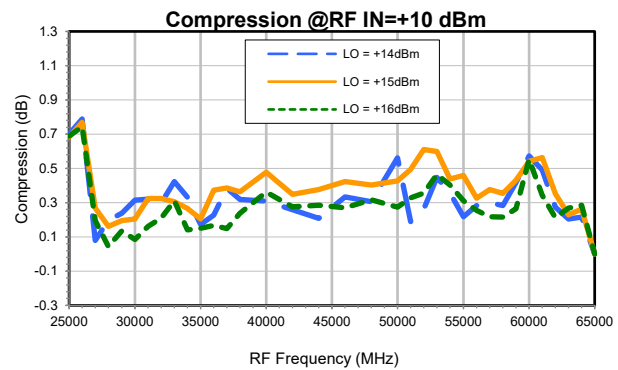

Frequency Mixer

ZMDB-653H-E+

Typical Performance Curves

P.O. Box 350166, Brooklyn, New York 11235-0003 (718) 934-4500 • Fax (718) 332-4661 For detailed performance specs & shopping online see Mini-Circuits web site
 The Design Engineers Search Engine Provides ACTUAL Data Instantly From MINI-CIRCUITS At: www.minicircuits.com

IF/RF MICROWAVE COMPONENTS

REV. OR
 ZMDB-65H-E+
 8/29/2022
 Page 1 of 2

Frequency Mixer

ZMDB-653H-E+

Typical Performance Curves

P.O. Box 350166, Brooklyn, New York 11235-0003 (718) 934-4500 • Fax (718) 332-4661 For detailed performance specs & shopping online see Mini-Circuits web site