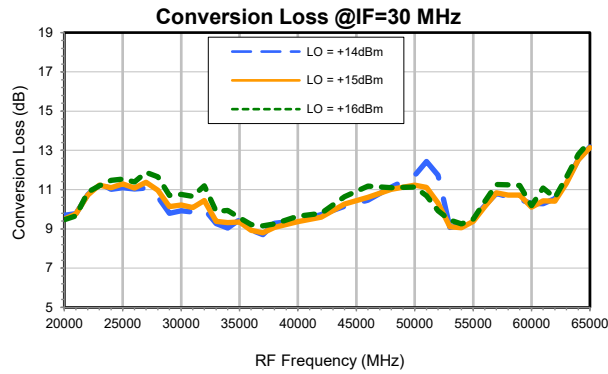

Frequency Mixer

ZMDB-653H-E+

Typical Performance Curves

P.O. Box 350166, Brooklyn, New York 11235-0003 (718) 934-4500 • Fax (718) 332-4661 For detailed performance specs & shopping online see Mini-Circuits web site
 The Design Engineers Search Engine Provides ACTUAL Data Instantly From MINI-CIRCUITS At: www.minicircuits.com

IF/RF MICROWAVE COMPONENTS

REV. OR
 ZMDB-65H-E+
 8/29/2022
 Page 1 of 2

Frequency Mixer

ZMDB-653H-E+

Typical Performance Curves

P.O. Box 350166, Brooklyn, New York 11235-0003 (718) 934-4500 • Fax (718) 332-4661 For detailed performance specs & shopping online see Mini-Circuits web site