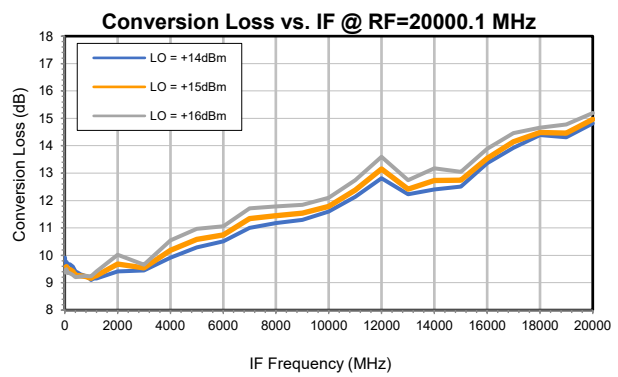

Frequency Mixer

ZMDB-653H-E+

Typical Performance Curves

P.O. Box 350166, Brooklyn, New York 11235-0003 (718) 934-4500 • Fax (718) 332-4661 For detailed performance specs & shopping online see Mini-Circuits web site
 The Design Engineers Search Engine Provides ACTUAL Data Instantly From MINI-CIRCUITS At: www.minicircuits.com

IF/RF MICROWAVE COMPONENTS

REV. OR
 ZMDB-65H-E+
 8/29/2022
 Page 1 of 2

Frequency Mixer

ZMDB-653H-E+

Typical Performance Curves

P.O. Box 350166, Brooklyn, New York 11235-0003 (718) 934-4500 • Fax (718) 332-4661 For detailed performance specs & shopping online see Mini-Circuits web site