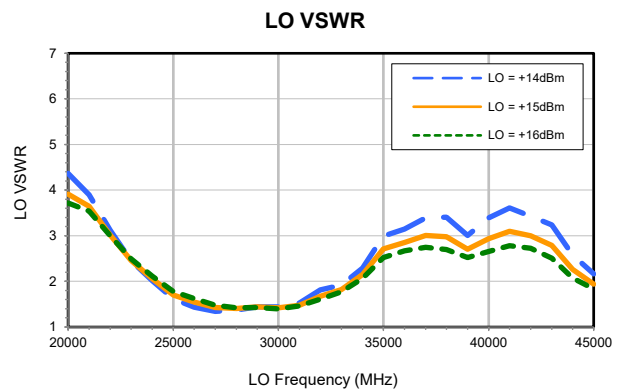

Frequency Mixer

ZMDB-653H-E+

Typical Performance Curves

P.O. Box 350166, Brooklyn, New York 11235-0003 (718) 934-4500 • Fax (718) 332-4661 For detailed performance specs & shopping online see Mini-Circuits web site
 The Design Engineers Search Engine Provides ACTUAL Data Instantly From MINI-CIRCUITS At: www.minicircuits.com

IF/RF MICROWAVE COMPONENTS

REV. OR
 ZMDB-65H-E+
 8/29/2022
 Page 1 of 2

Frequency Mixer

ZMDB-653H-E+

Typical Performance Curves

P.O. Box 350166, Brooklyn, New York 11235-0003 (718) 934-4500 • Fax (718) 332-4661 For detailed performance specs & shopping online see Mini-Circuits web site