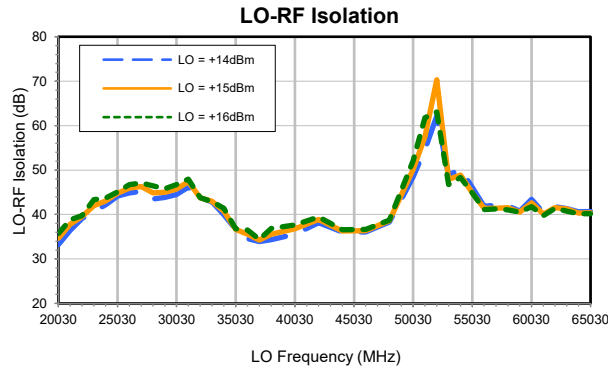

Frequency Mixer

ZMDB-653H-E+

Typical Performance Curves

P.O. Box 350166, Brooklyn, New York 11235-0003 (718) 934-4500 • Fax (718) 332-4661 For detailed performance specs & shopping online see Mini-Circuits web site
 The Design Engineers Search Engine Provides ACTUAL Data Instantly From MINI-CIRCUITS At: www.minicircuits.com

IF/RF MICROWAVE COMPONENTS

REV. OR
 ZMDB-65H-E+
 8/29/2022
 Page 1 of 2

Frequency Mixer

ZMDB-653H-E+

Typical Performance Curves

P.O. Box 350166, Brooklyn, New York 11235-0003 (718) 934-4500 • Fax (718) 332-4661 For detailed performance specs & shopping online see Mini-Circuits web site